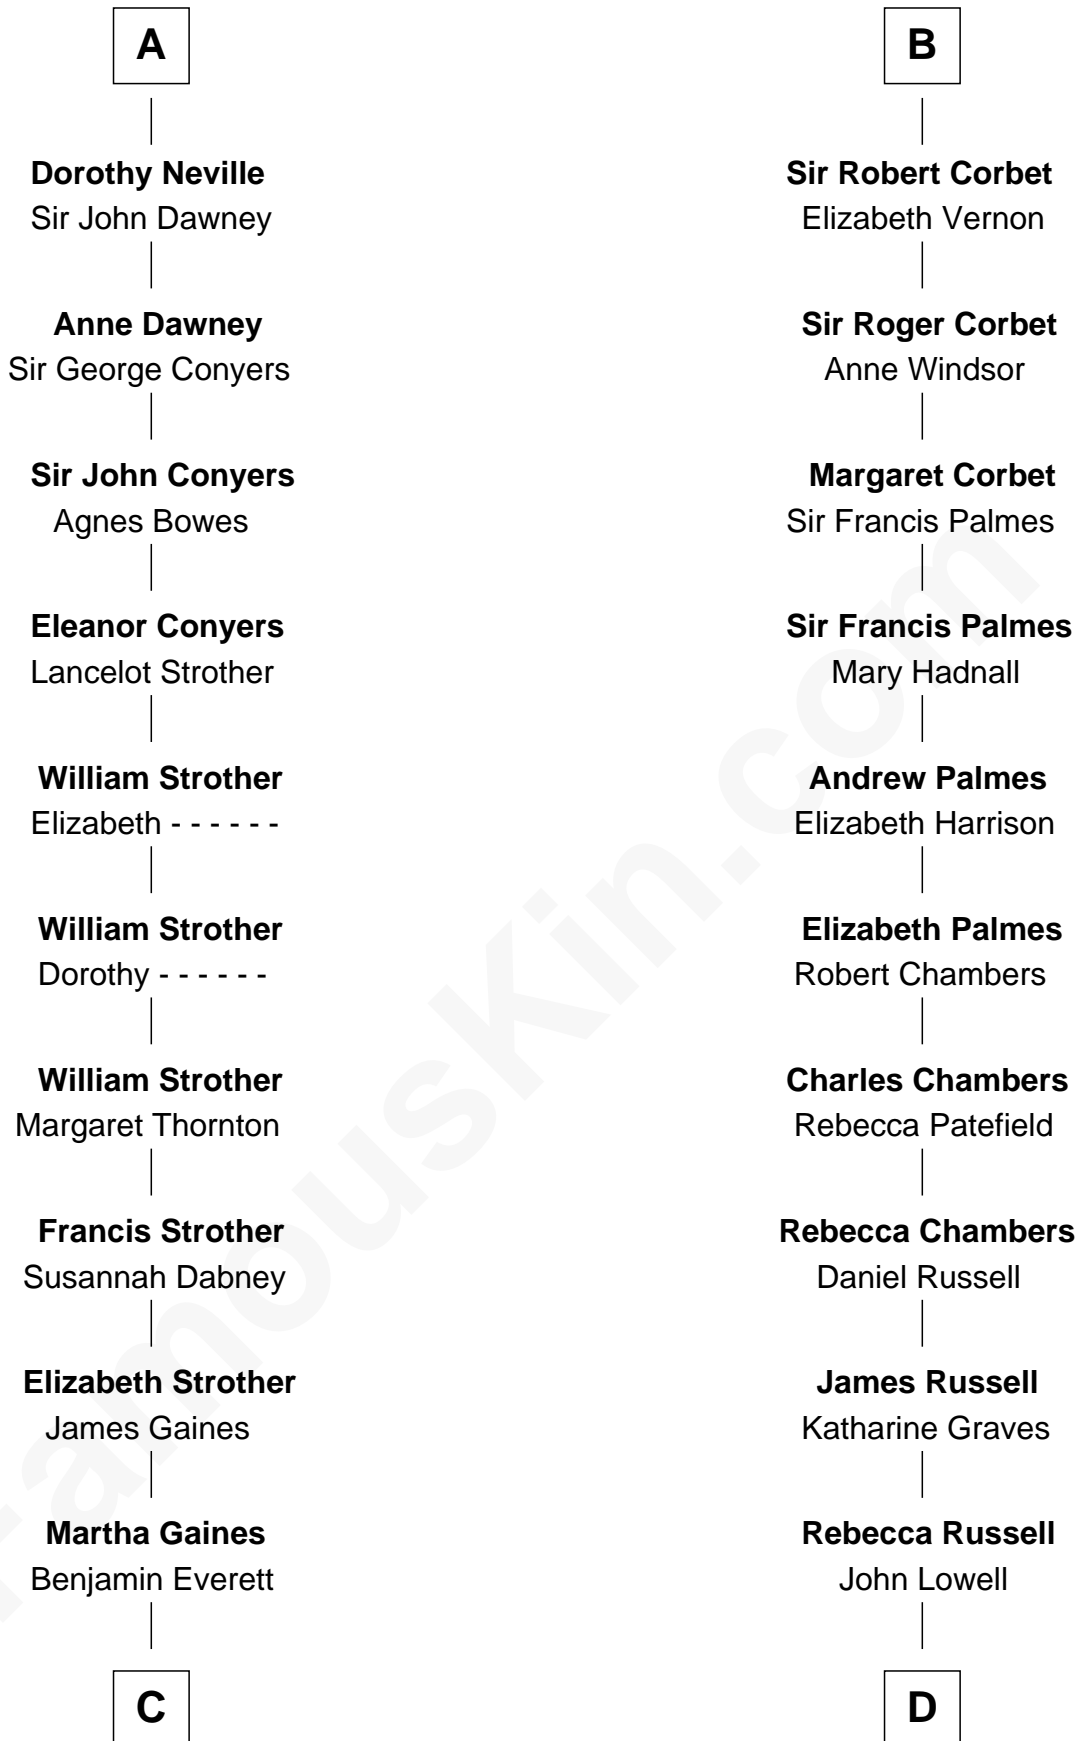

FamousKin.com Relationship Chart of

William H. Macy

TV and Movie Actor

18th cousin 3 times removed of

James Russell Lowell

American "Fireside" Poet

FamousKin.com