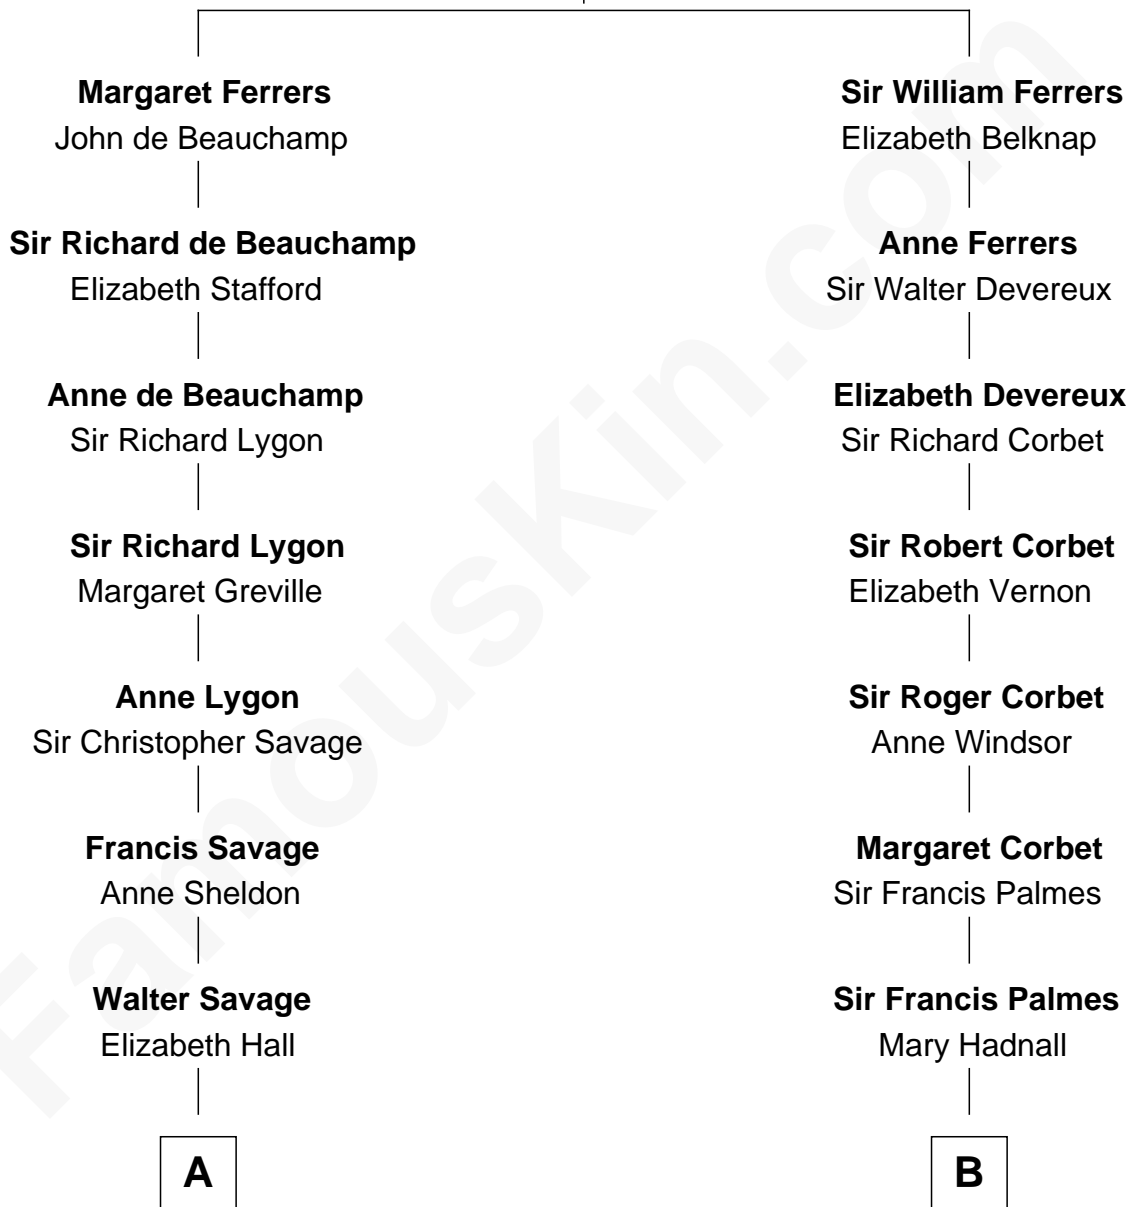

FamousKin.com Relationship Chart of

William H. Macy

TV and Movie Actor

14th cousin 4 times removed of

James Russell Lowell

American "Fireside" Poet

Sir Edmund Ferrers

Ellen Roche

C

—
Lois Elizabeth Overstreet

William Hall Macy

—
William H. Macy

TV and Movie Actor

FamousKin.com