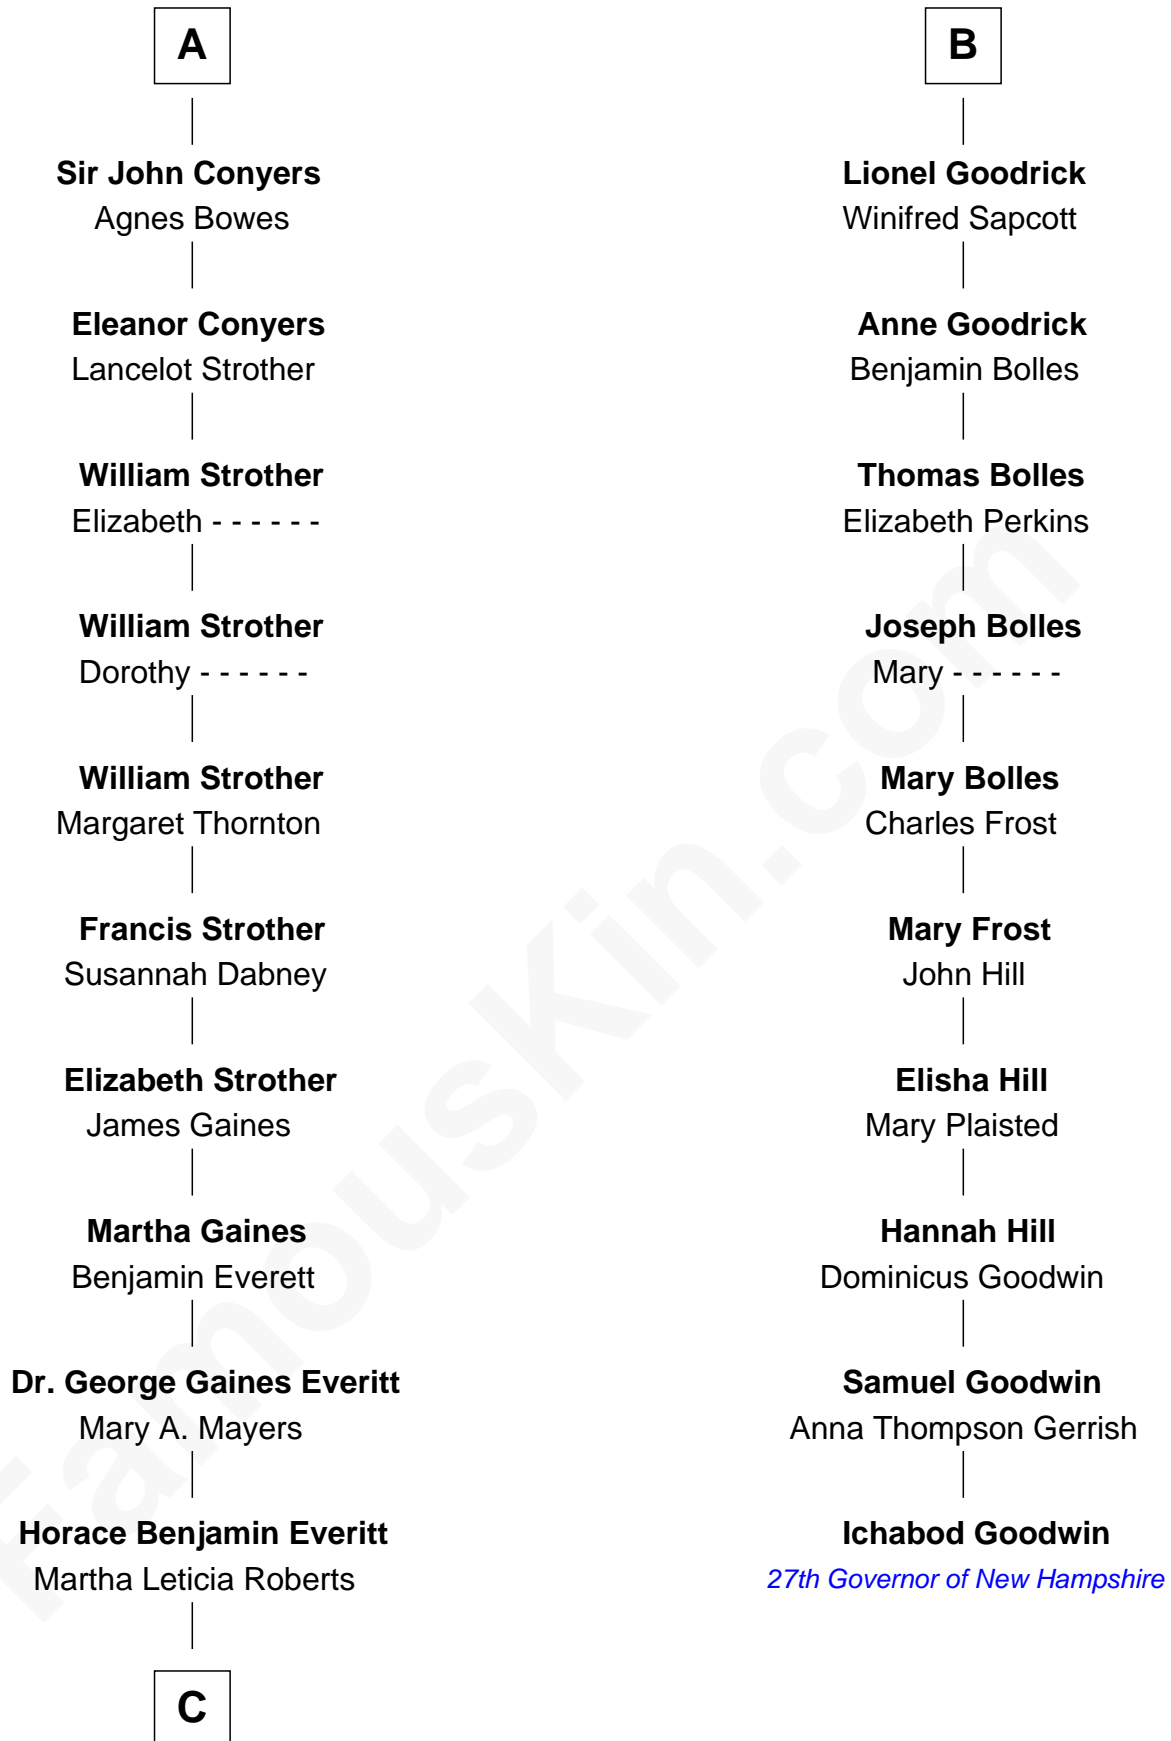

# FamousKin.com Relationship Chart of

**William H. Macy**

*TV and Movie Actor*

16th cousin 3 times removed of

**Ichabod Goodwin**

*27th Governor of New Hampshire*

**C**

—  
**Mary Lois Everitt**  
Clement Overstreet

—  
**Lois Elizabeth Overstreet**  
William Hall Macy

—  
**William H. Macy**  
*TV and Movie Actor*

FamousKin.com