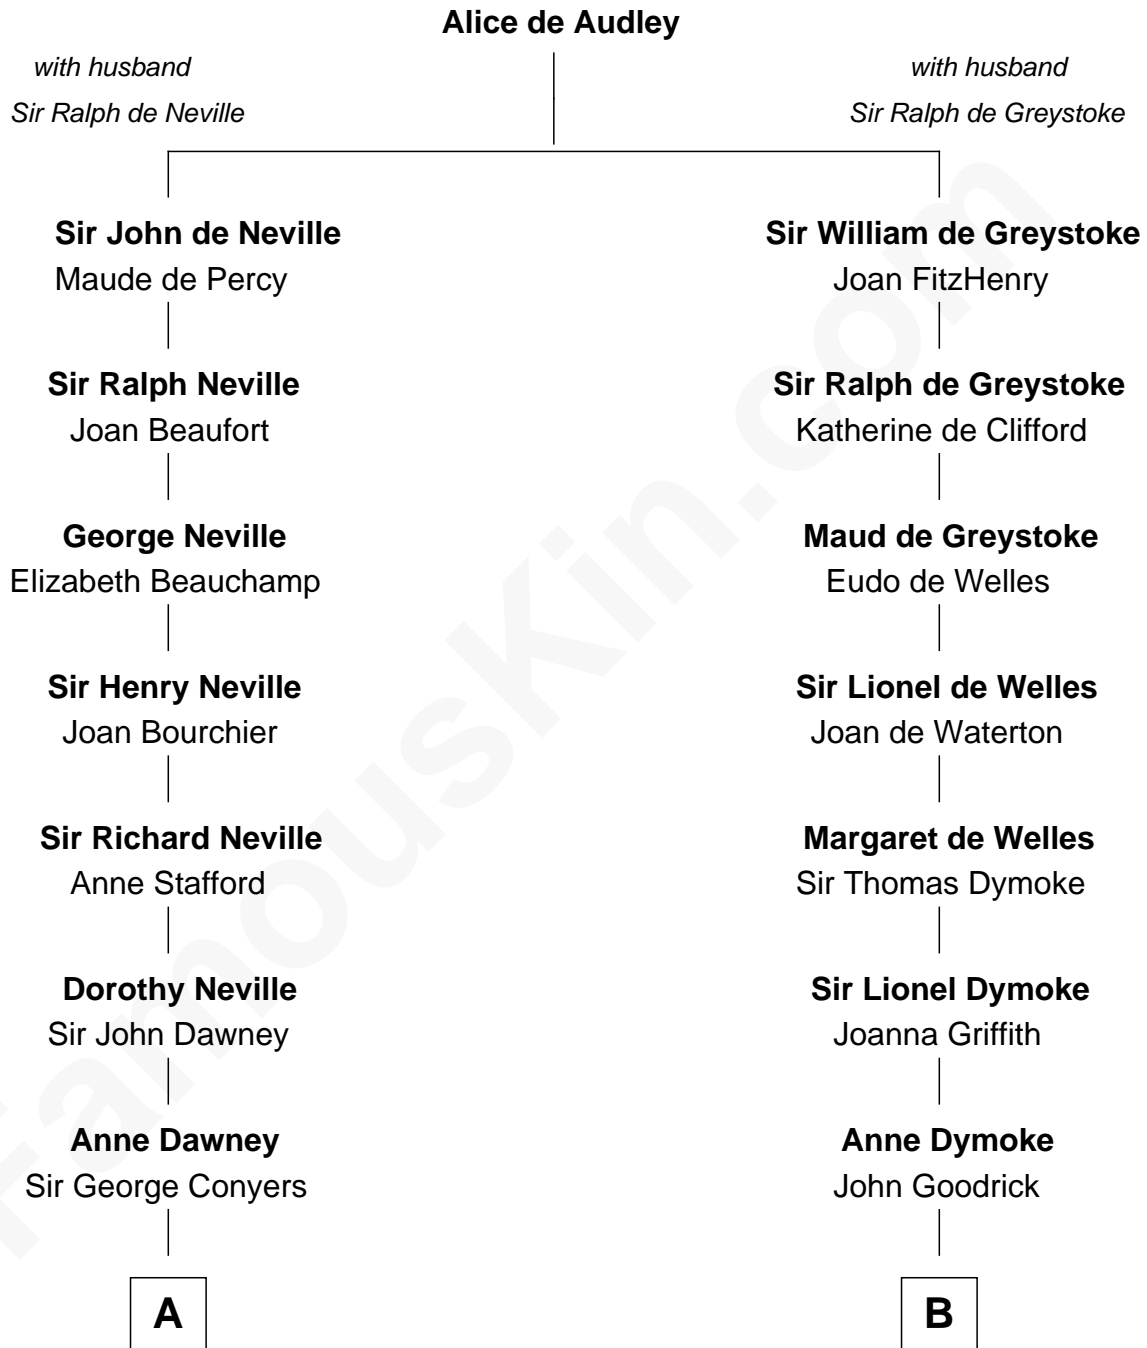

# FamousKin.com Relationship Chart of

**William H. Macy**

*TV and Movie Actor*

16th cousin 3 times removed of

**Ichabod Goodwin**

*27th Governor of New Hampshire*

**C**

—  
**Mary Lois Everitt**  
Clement Overstreet

—  
**Lois Elizabeth Overstreet**  
William Hall Macy

—  
**William H. Macy**  
*TV and Movie Actor*

FamousKin.com