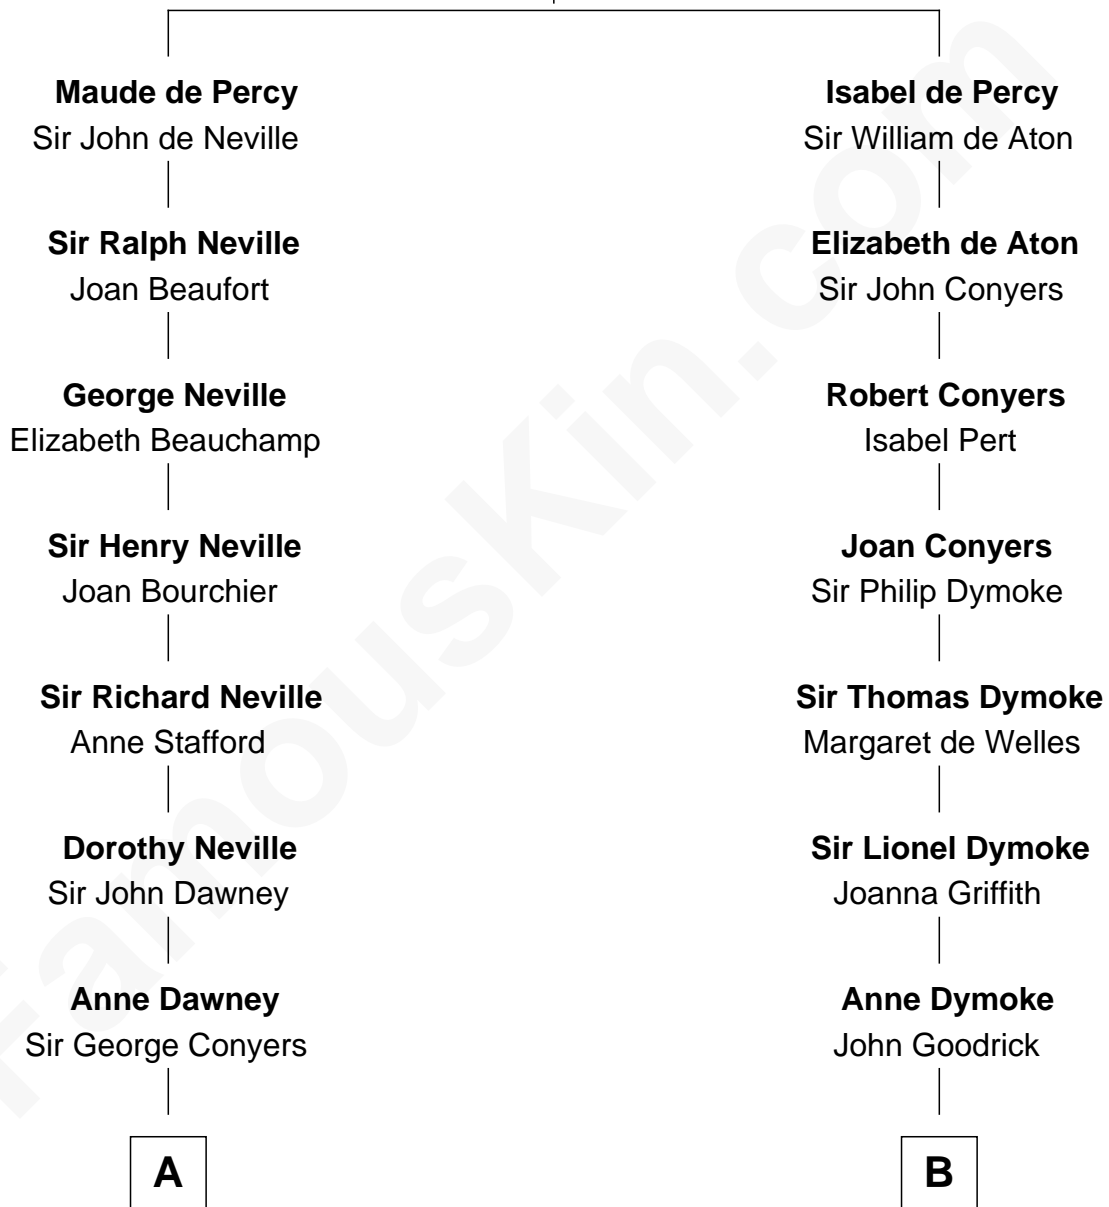

FamousKin.com Relationship Chart of

William H. Macy

TV and Movie Actor

16th cousin 3 times removed of

Ichabod Goodwin

27th Governor of New Hampshire

Sir Henry de Percy

Idoine de Clifford

C

—
Mary Lois Everitt
Clement Overstreet

—
Lois Elizabeth Overstreet
William Hall Macy

—
William H. Macy
TV and Movie Actor

FamousKin.com