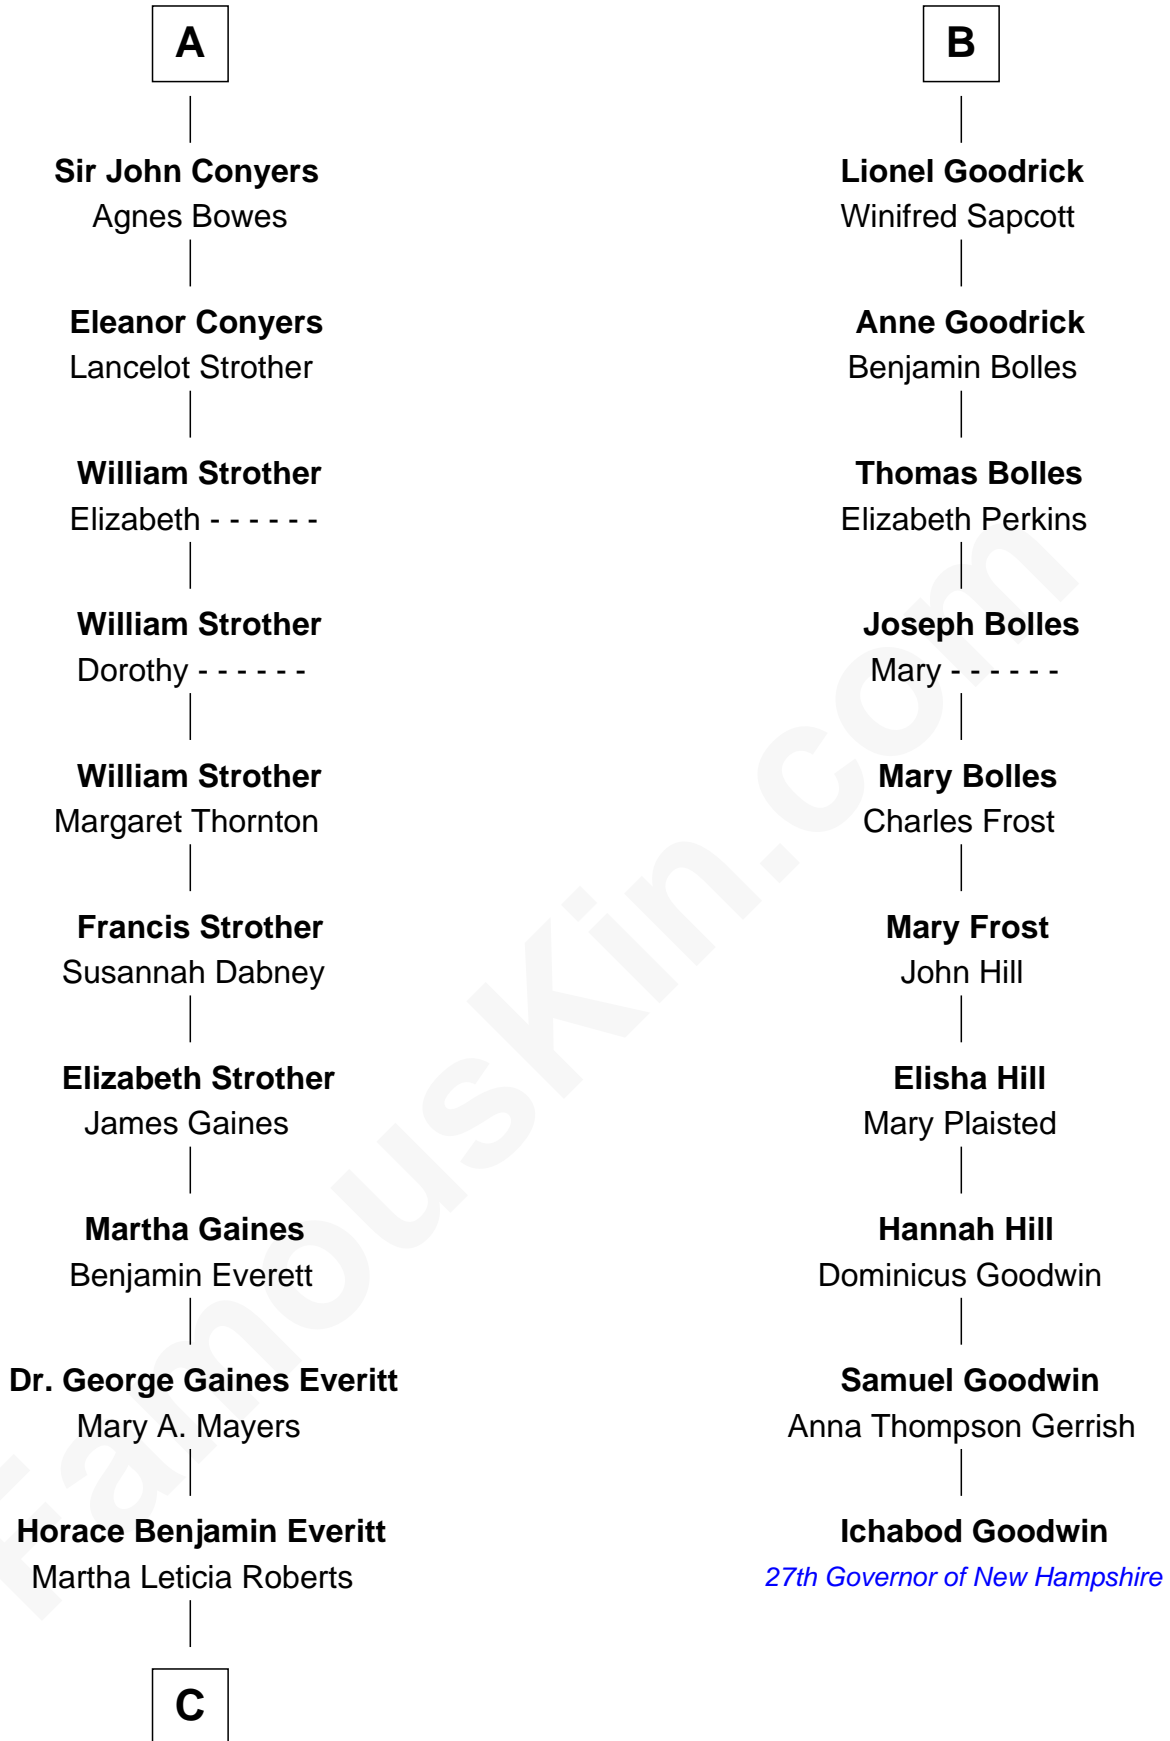

FamousKin.com Relationship Chart of

William H. Macy

TV and Movie Actor

16th cousin 3 times removed of

Ichabod Goodwin

27th Governor of New Hampshire

Sir Henry de Percy

Idoine de Clifford

C

—
Mary Lois Everitt
Clement Overstreet

—
Lois Elizabeth Overstreet
William Hall Macy

—
William H. Macy
TV and Movie Actor

FamousKin.com