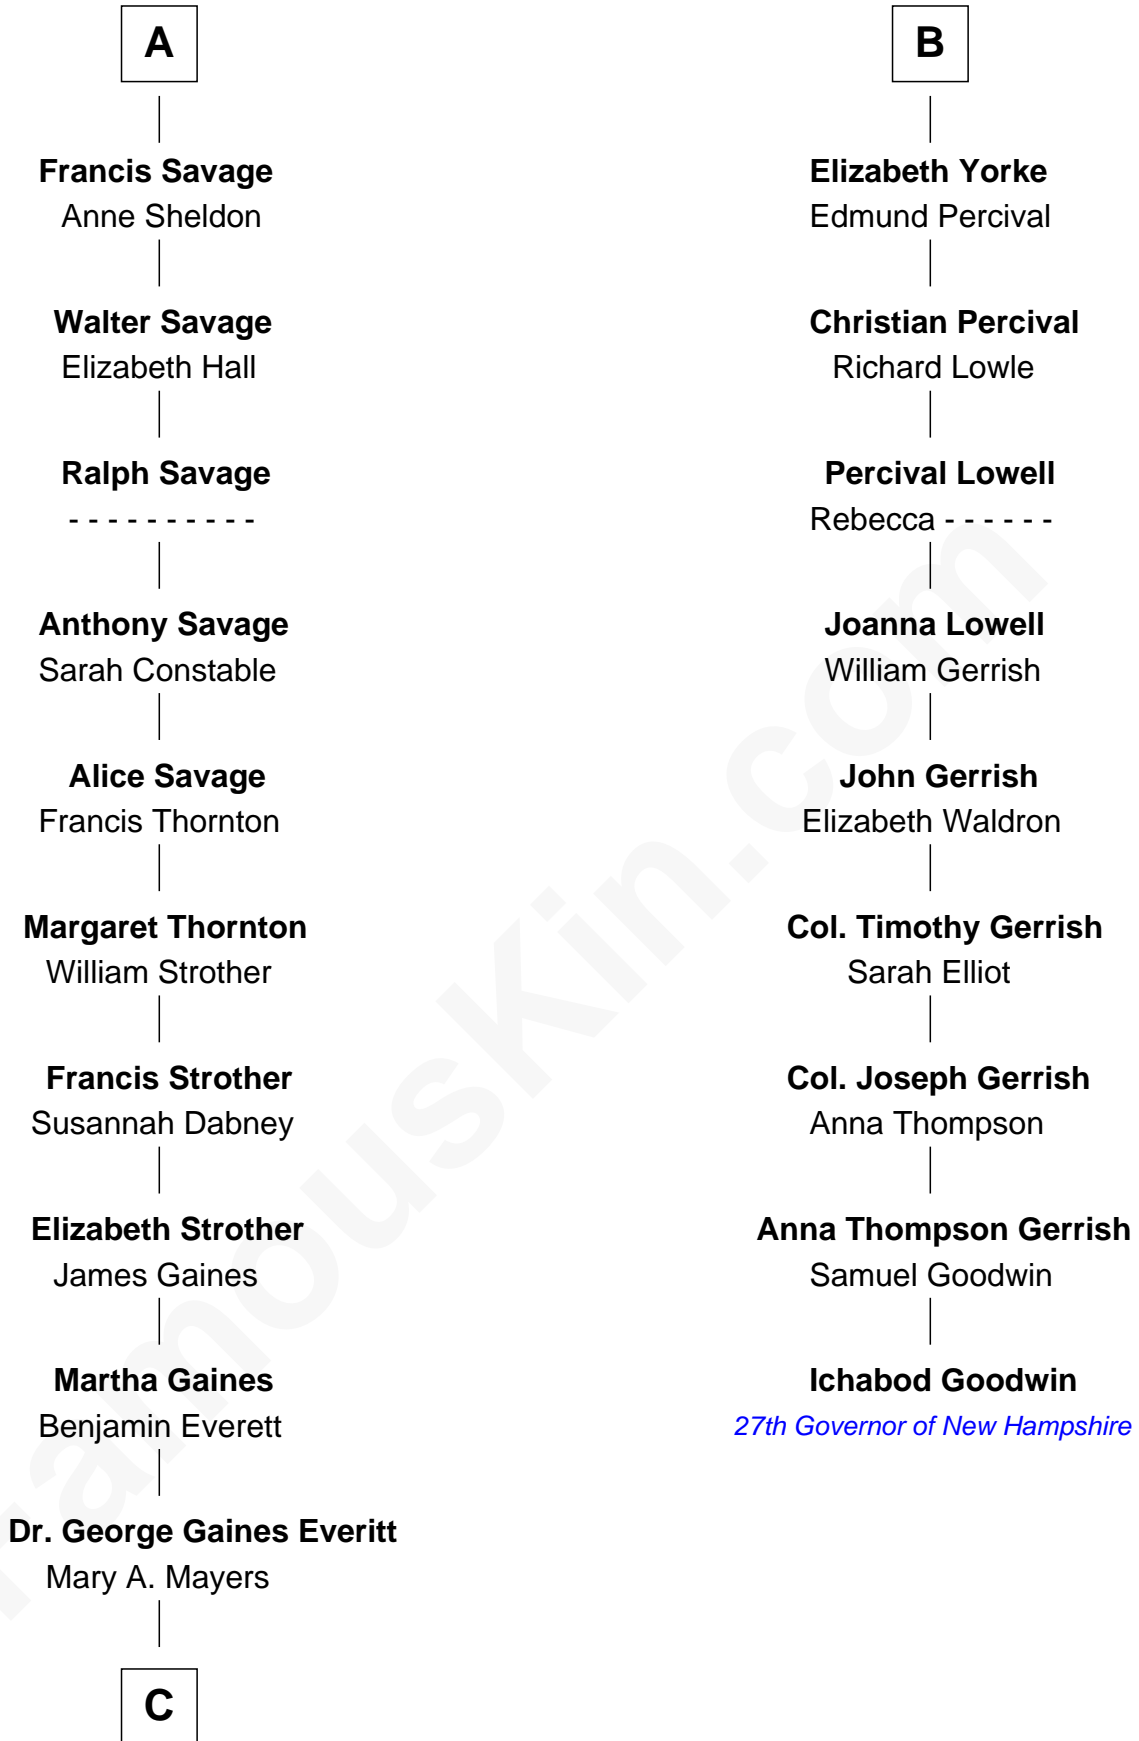

FamousKin.com Relationship Chart of

William H. Macy

TV and Movie Actor

15th cousin 5 times removed of

Ichabod Goodwin

27th Governor of New Hampshire

Humphrey de Bohun

Elizabeth Plantagenet

Sir William de Bohun
Elizabeth de Badlesmere

Elizabeth de Bohun
Sir Richard Fitzalan

Elizabeth Fitzalan
Sir Robert Goushill

Joan Goushill
Sir Thomas Stanley

Katherine Stanley
Sir John Savage

Sir Christopher Savage
Anne Stanley

Sir Christopher Savage
Anne Lygon

A

Margaret de Bohun
Sir Hugh de Courtnay

Elizabeth de Courtnay
Sir Andrew Luttrell

Sir Hugh Luttrell
Catherine de Beaumont

Sir John Luttrell
Margaret Touchet

Sir James Luttrell
Elizabeth Courtnay

Sir Hugh Luttrell
Margaret Hill

Eleanor Luttrell
Roger Yorke

B

C

—
Horace Benjamin Everitt

Martha Leticia Roberts

—
Mary Lois Everitt

Clement Overstreet