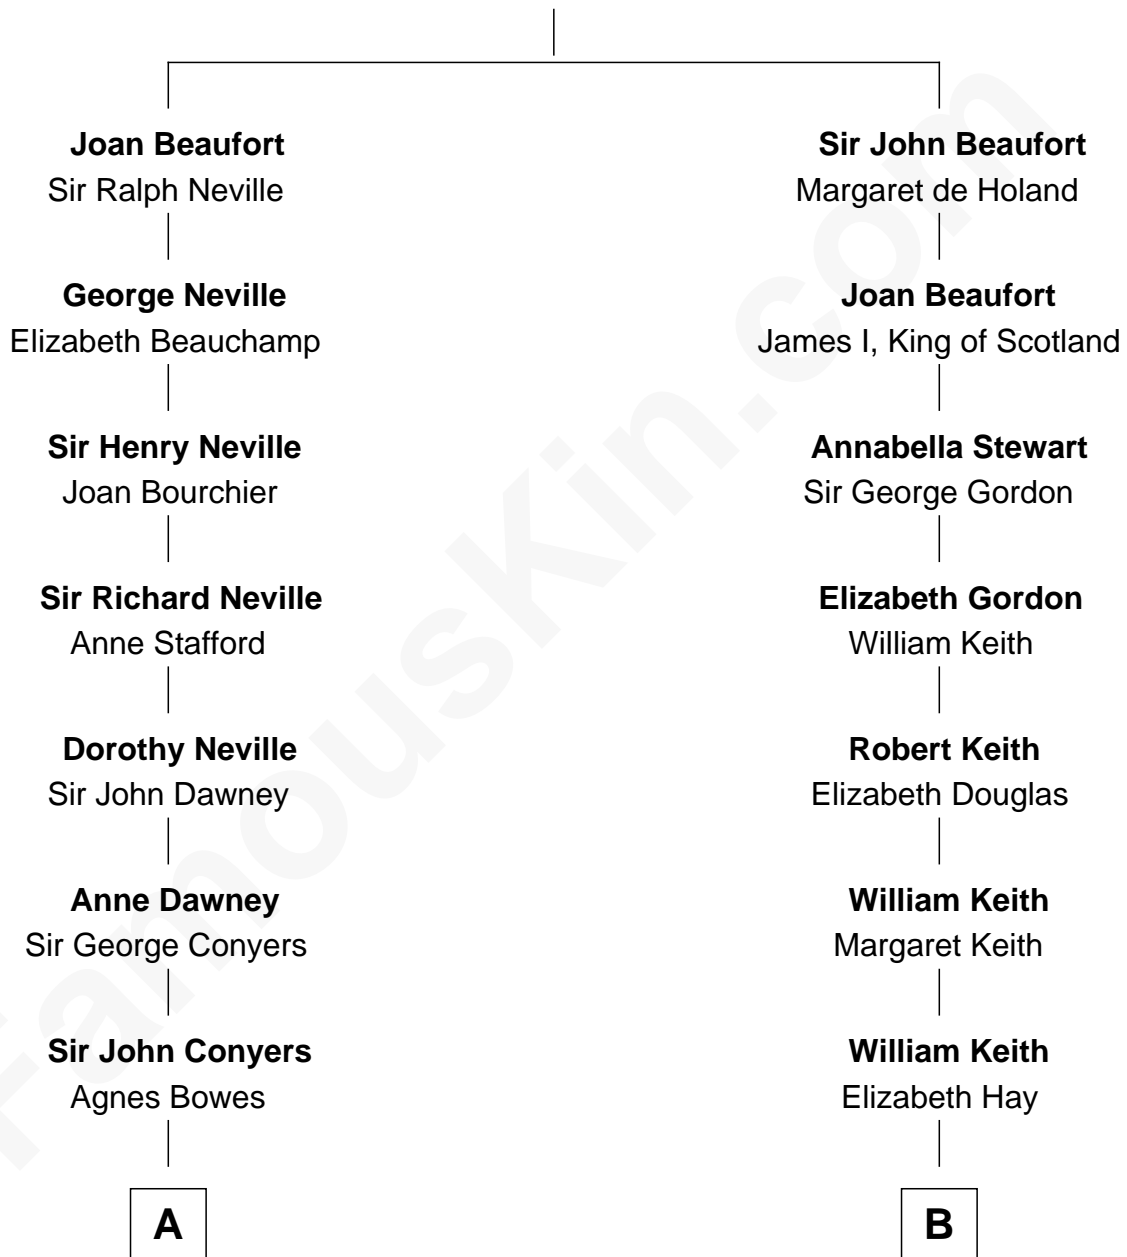

FamousKin.com Relationship Chart of

William H. Macy

TV and Movie Actor

18th cousin 1 time removed of

Wernher von Braun

Rocket Scientist

John of Gaunt

Katherine Roet

C

Lois Elizabeth Overstreet

William Hall Macy

William H. Macy

TV and Movie Actor

D

Marie Eleonore Dorothea von Below

Wernher von Quistorp