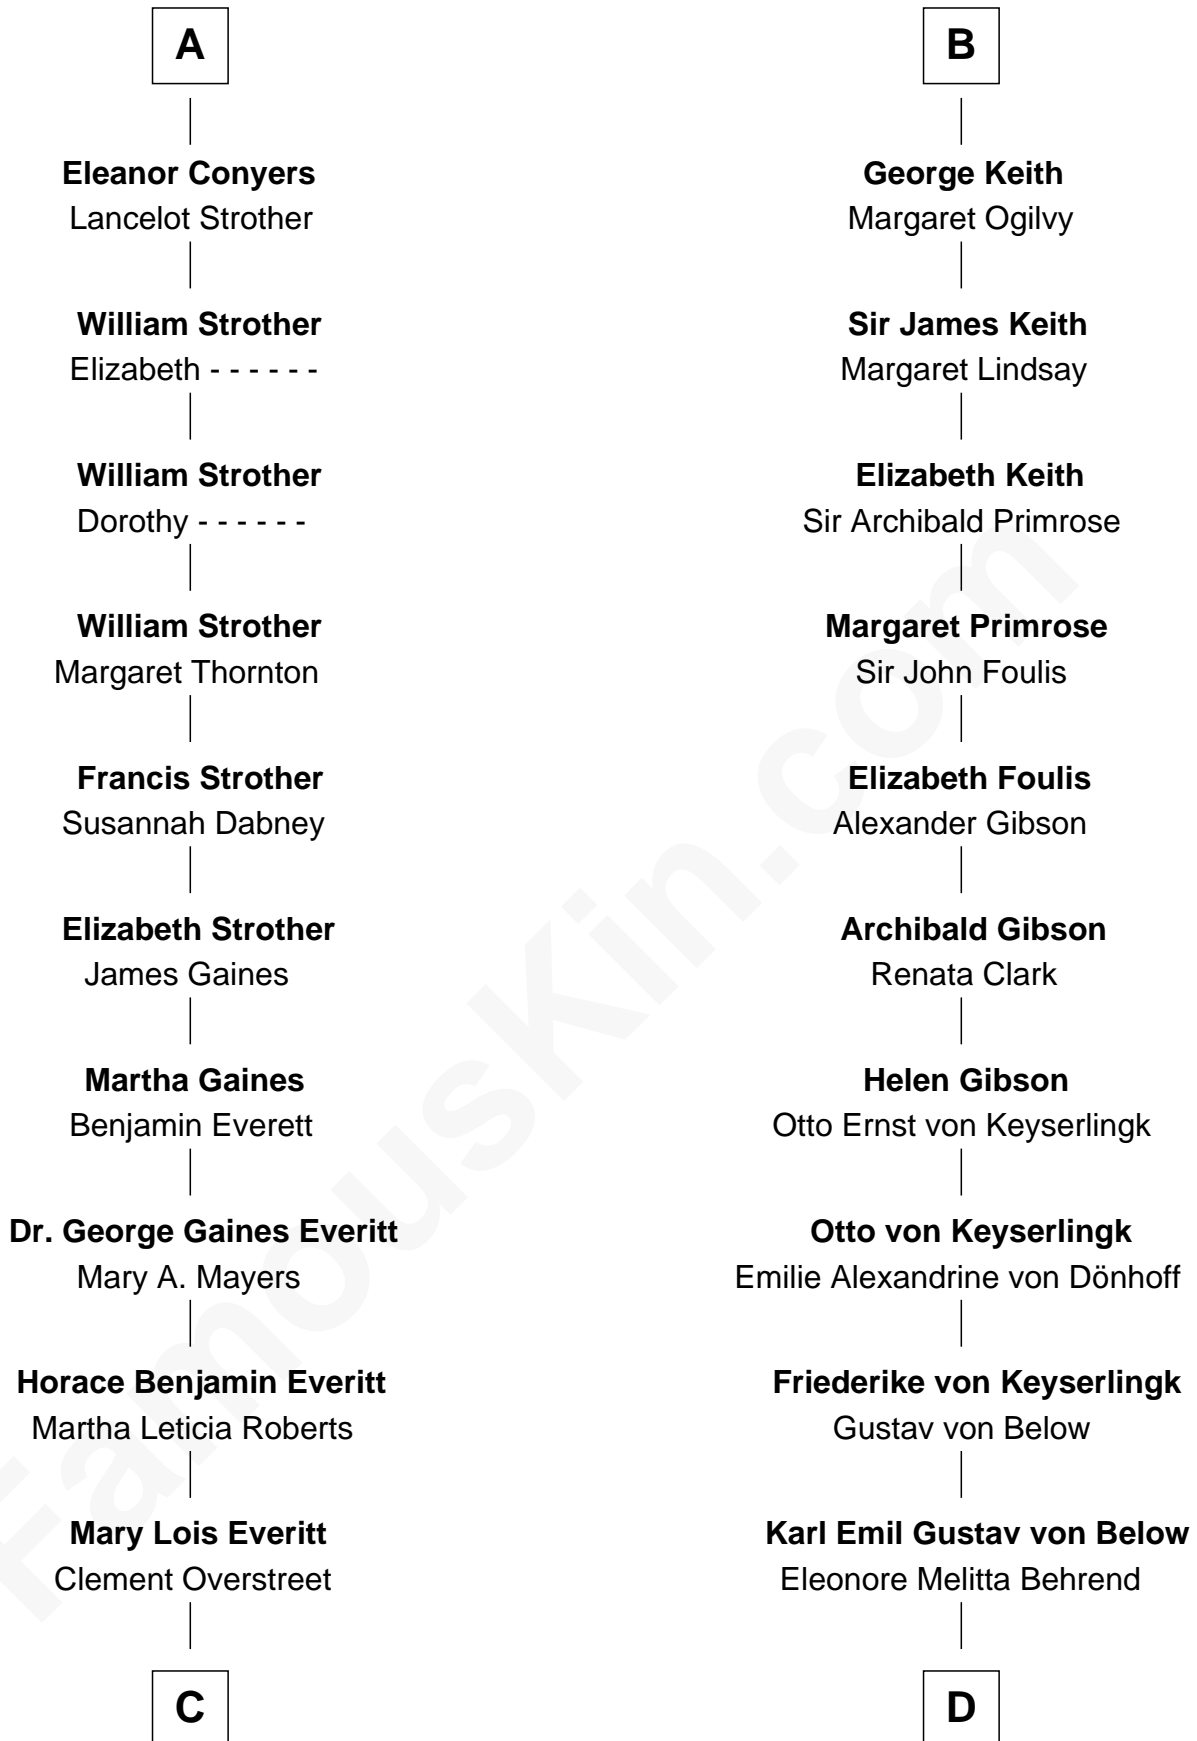

FamousKin.com Relationship Chart of

William H. Macy

TV and Movie Actor

18th cousin 1 time removed of

Wernher von Braun

Rocket Scientist

John of Gaunt

Katherine Roet

C

Lois Elizabeth Overstreet

William Hall Macy

William H. Macy

TV and Movie Actor

D

Marie Eleonore Dorothea von Below

Wernher von Quistorp