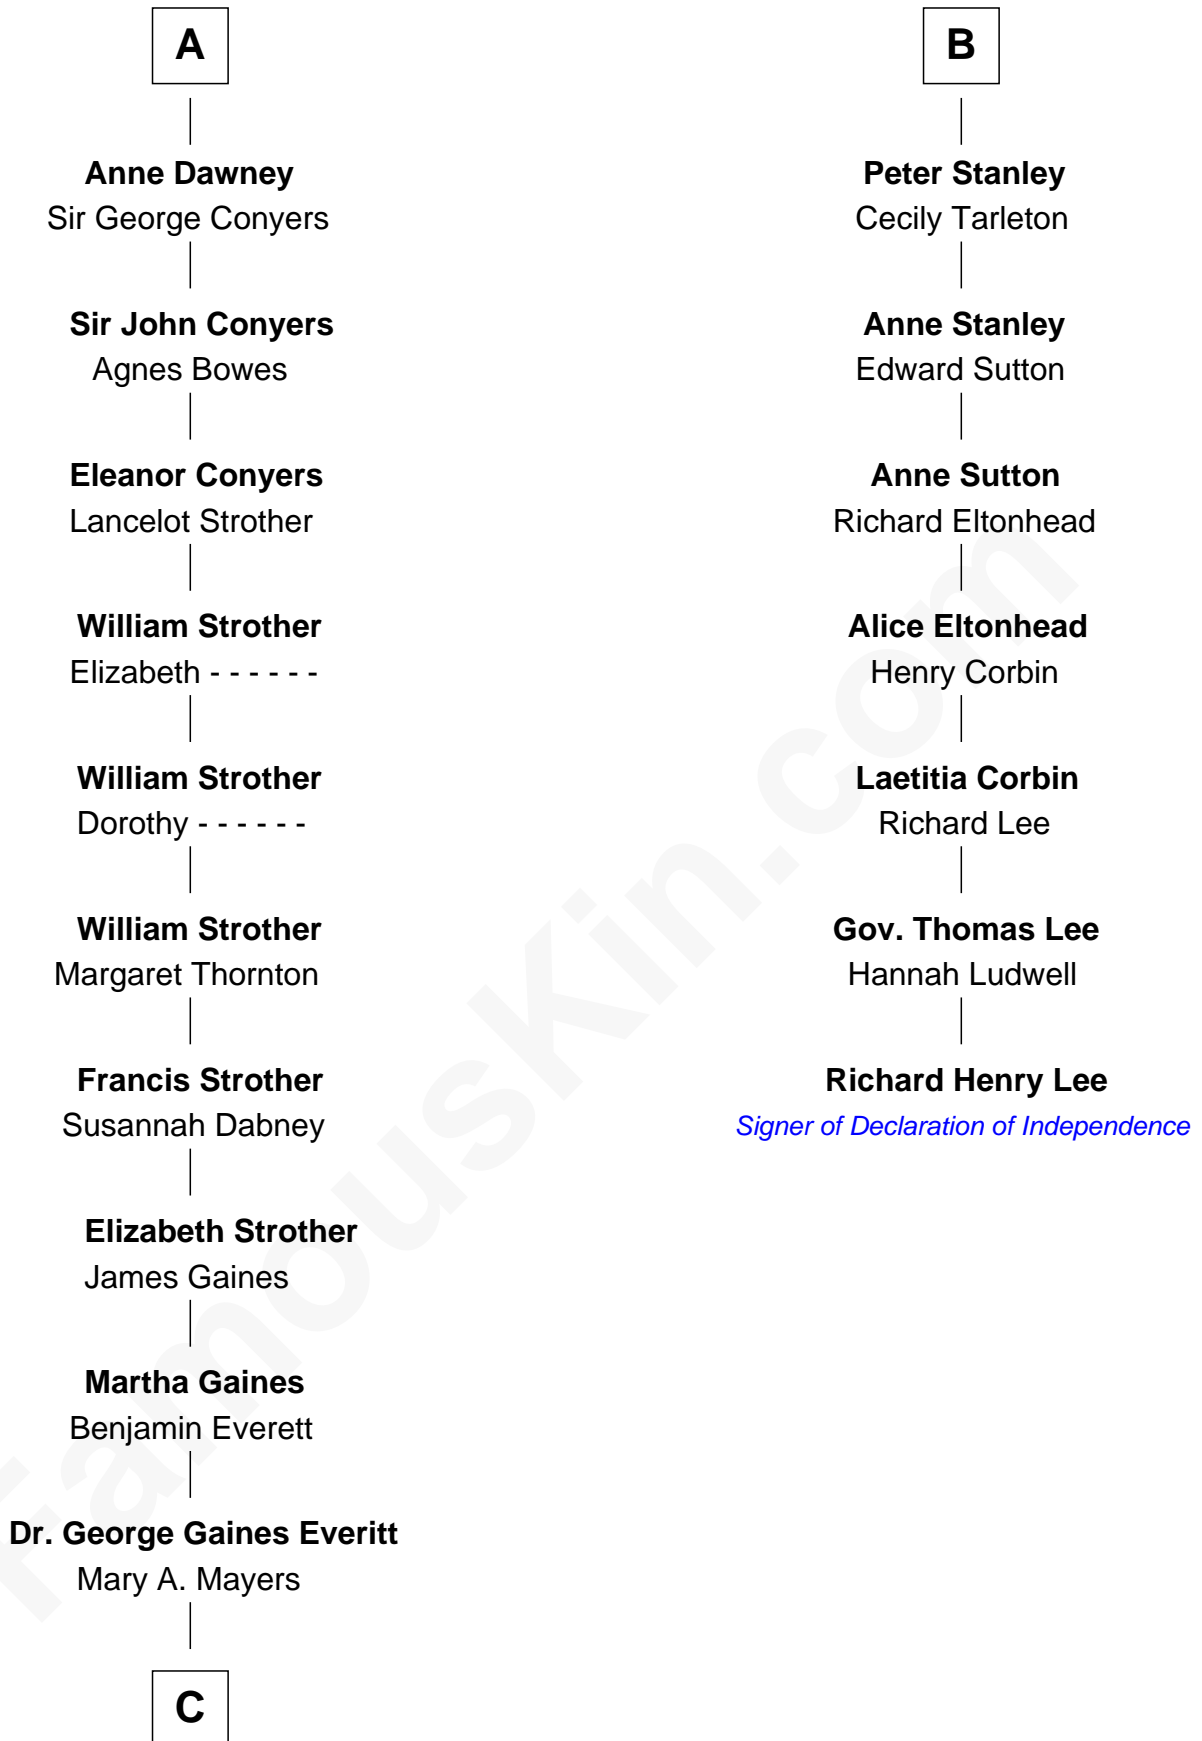

FamousKin.com Relationship Chart of

William H. Macy

TV and Movie Actor

13th cousin 7 times removed of

Richard Henry Lee

Signer of the Declaration of Independence

C

—
Horace Benjamin Everitt

Martha Leticia Roberts

—
Mary Lois Everitt

Clement Overstreet

—
Lois Elizabeth Overstreet

William Hall Macy

—
William H. Macy

TV and Movie Actor

FamousKin.com