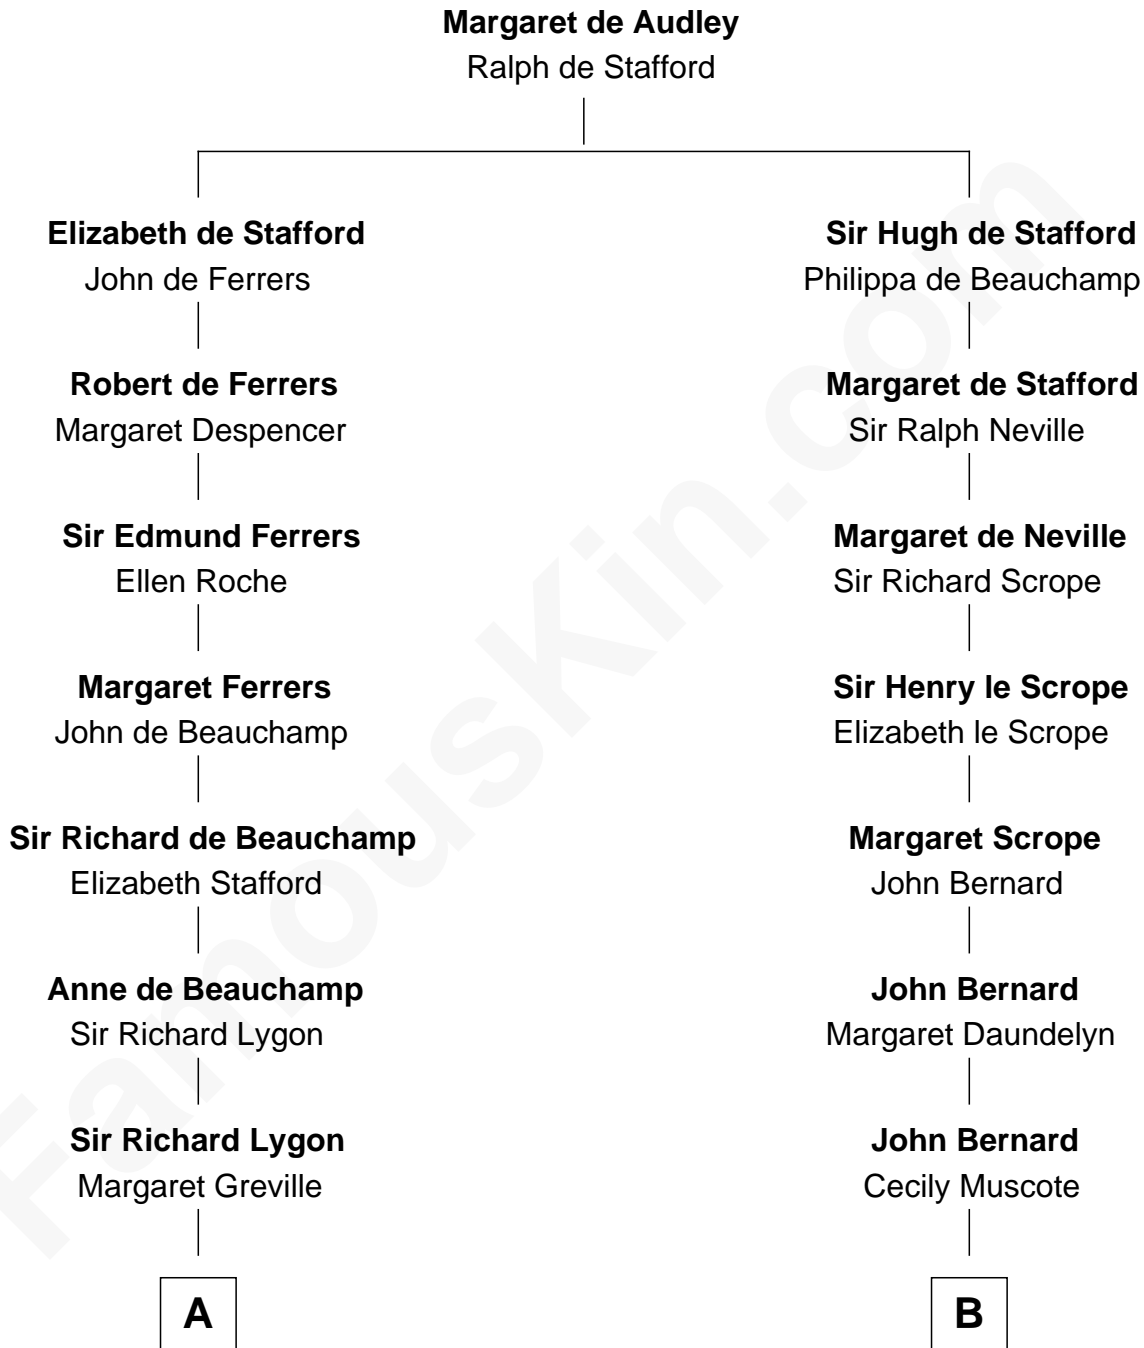

FamousKin.com Relationship Chart of

William H. Macy

TV and Movie Actor

13th cousin 8 times removed of

Richard Henry Lee

Signer of the Declaration of Independence

C

—
Dr. George Gaines Everitt

Mary A. Mayers

—
Horace Benjamin Everitt

Martha Leticia Roberts

—
Mary Lois Everitt

Clement Overstreet

—
Lois Elizabeth Overstreet

William Hall Macy

—
William H. Macy