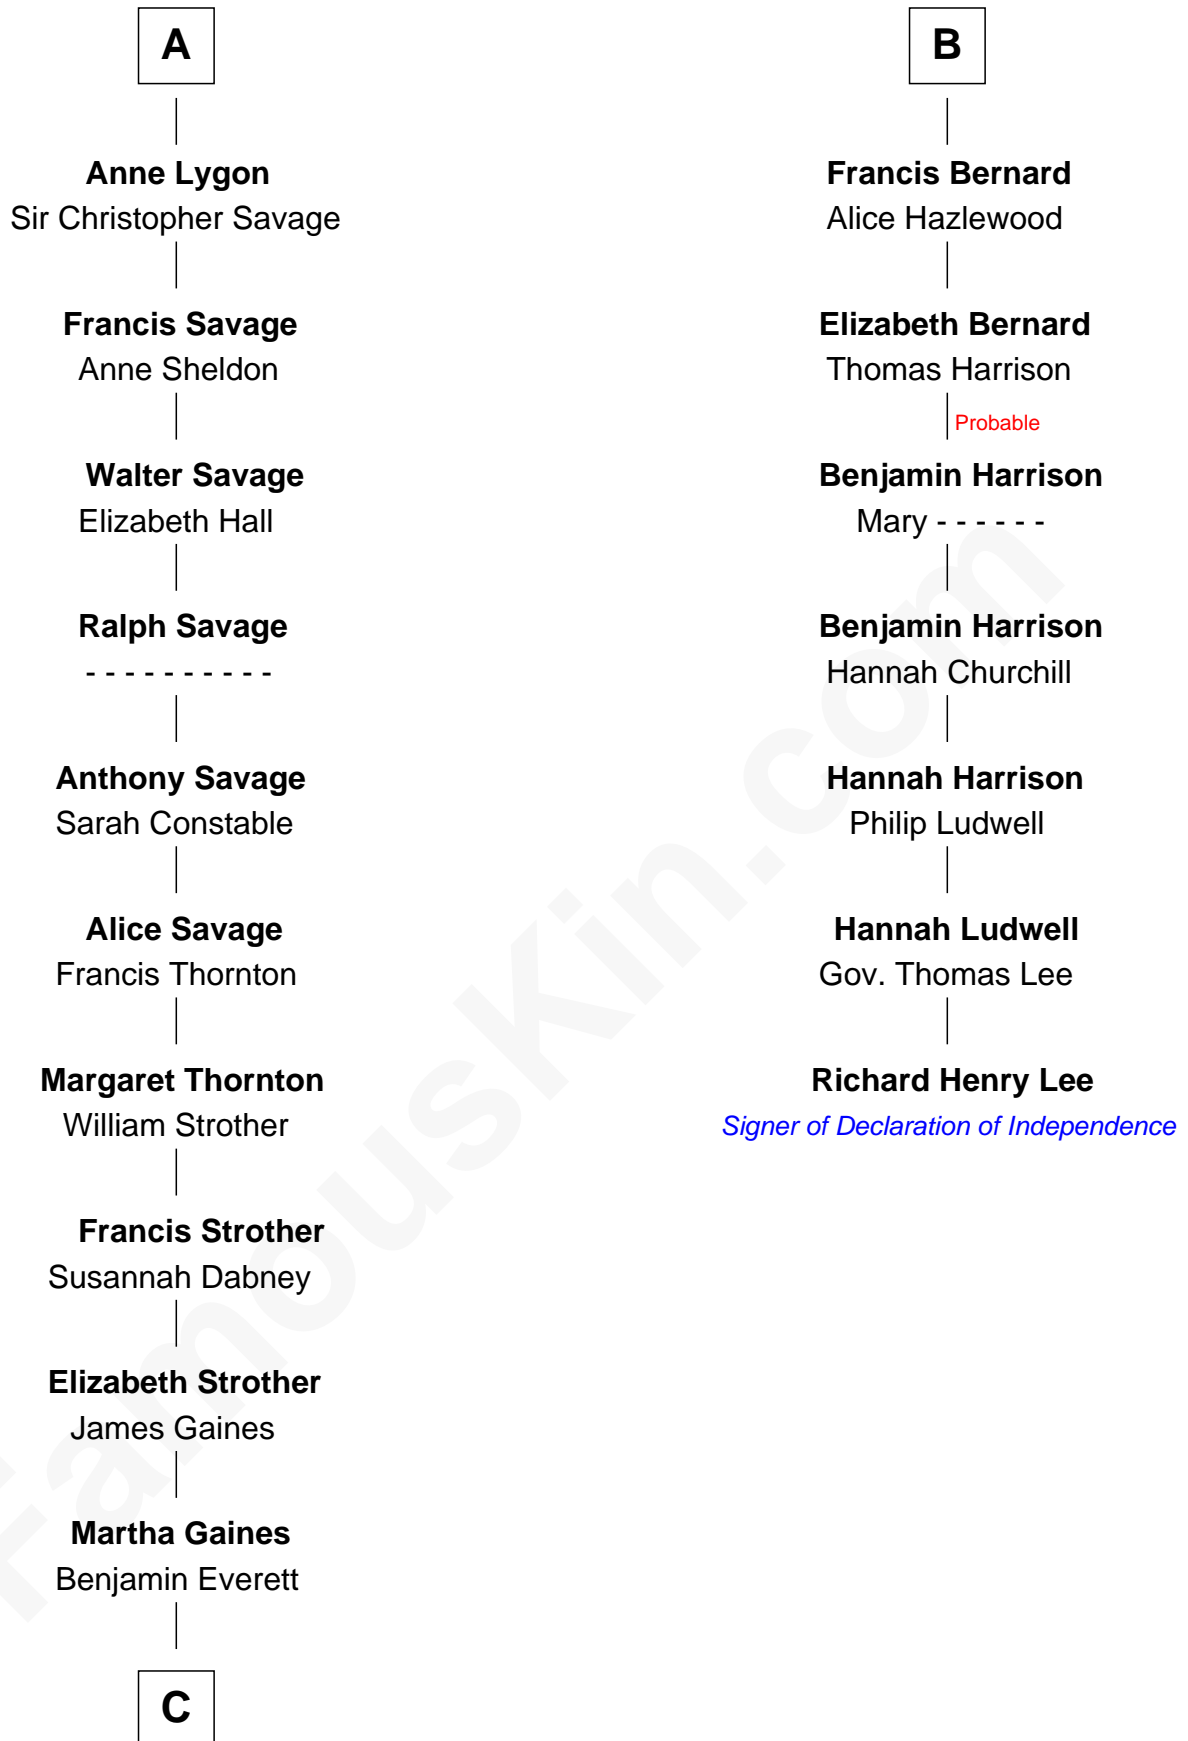

FamousKin.com Relationship Chart of

William H. Macy

TV and Movie Actor

13th cousin 8 times removed of

Richard Henry Lee

Signer of the Declaration of Independence

C

—
Dr. George Gaines Everitt

Mary A. Mayers

—
Horace Benjamin Everitt

Martha Leticia Roberts

—
Mary Lois Everitt

Clement Overstreet

—
Lois Elizabeth Overstreet

William Hall Macy

—
William H. Macy