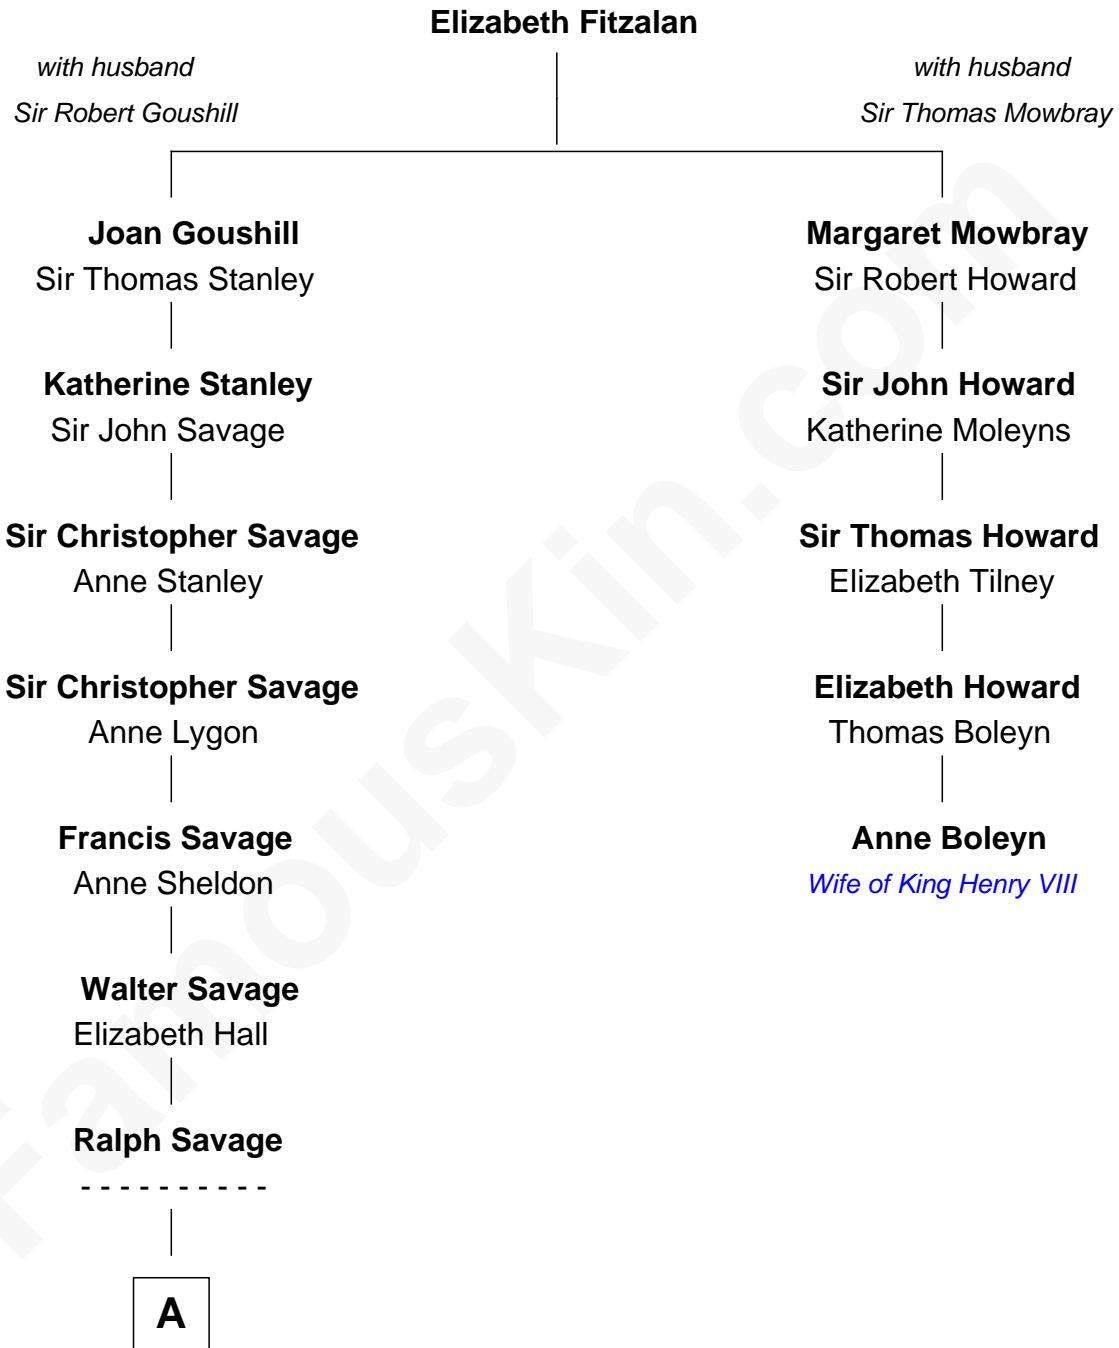

# FamousKin.com Relationship Chart of

**William H. Macy**

*TV and Movie Actor*

4th cousin 13 times removed of

**Anne Boleyn**

*2nd Wife of King Henry VIII*

**A**

—  
**Anthony Savage**

Sarah Constable

—  
**Alice Savage**

Francis Thornton

—  
**Margaret Thornton**

William Strother

—  
**Francis Strother**

Susannah Dabney

—  
**Elizabeth Strother**