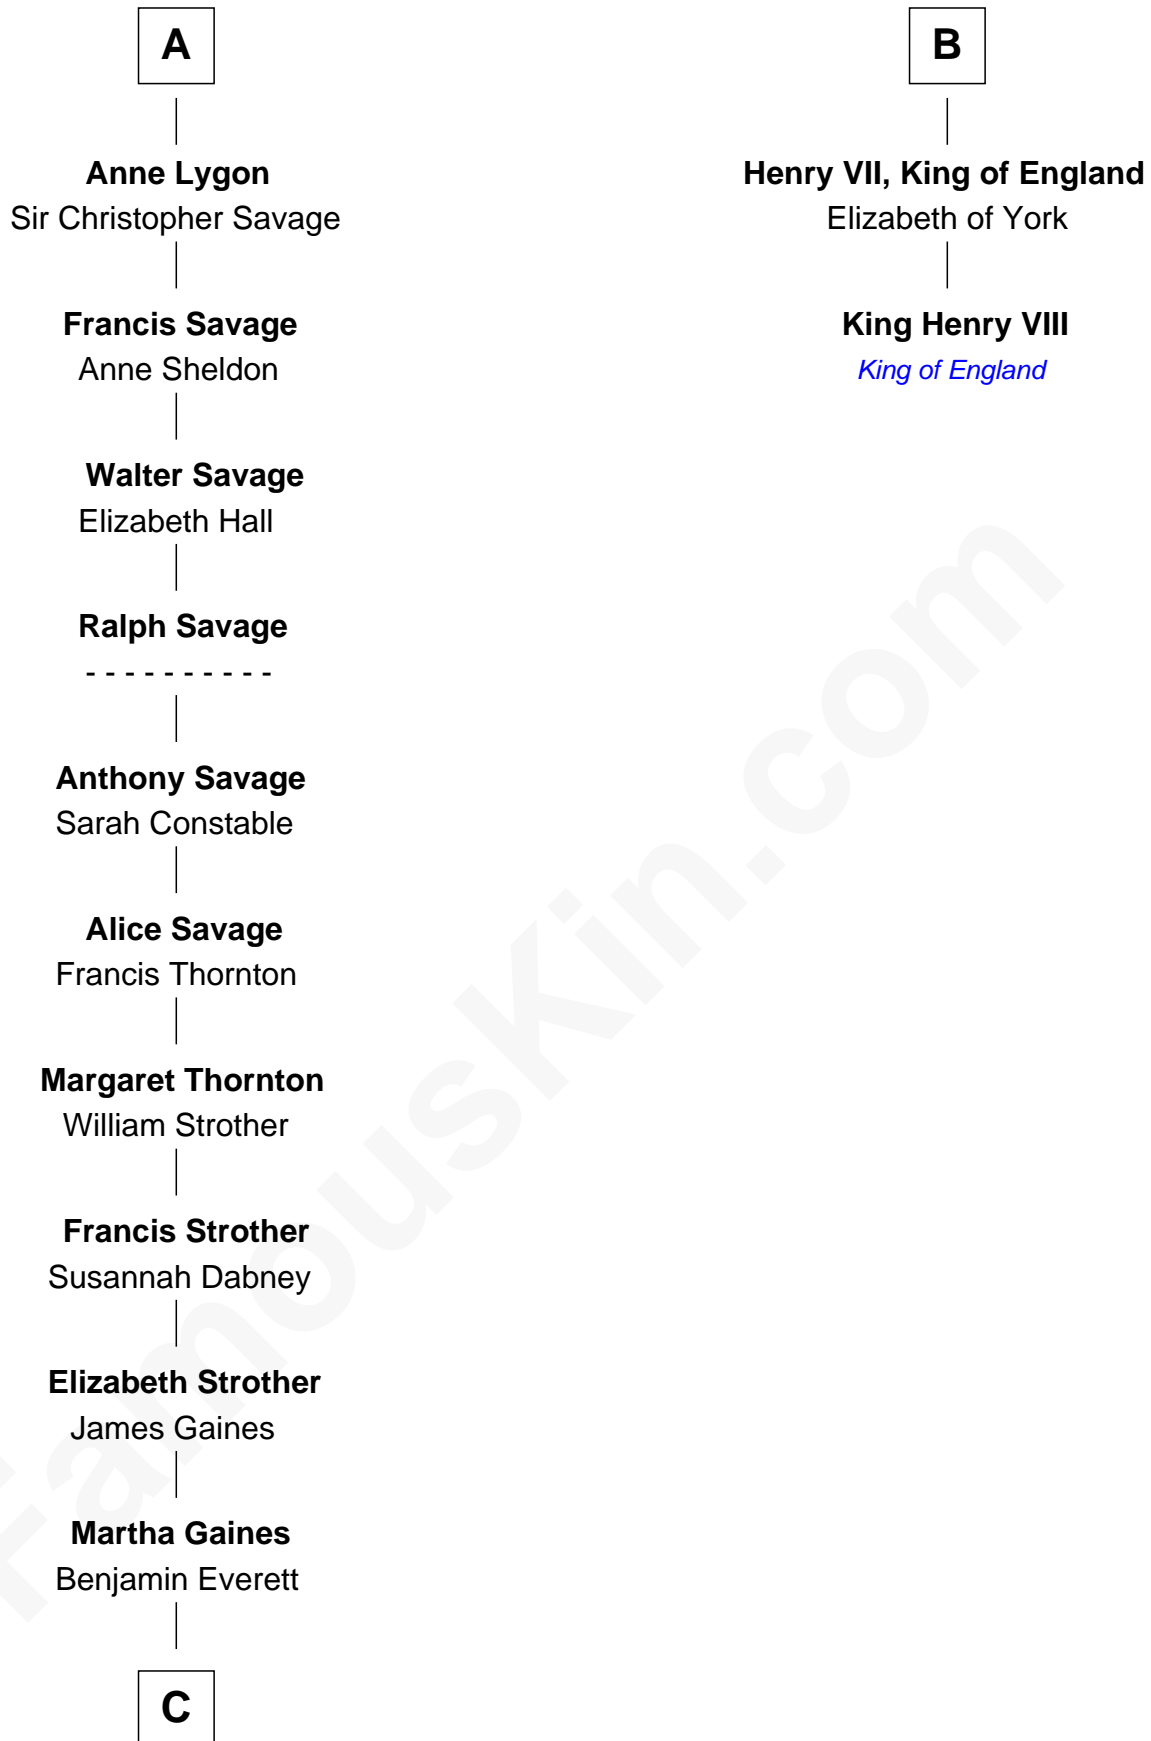

FamousKin.com Relationship Chart of

William H. Macy

TV and Movie Actor

8th cousin 13 times removed of

King Henry VIII

King of England

Sir Walter de Beauchamp

Alice de Tony

C

—
Dr. George Gaines Everitt

Mary A. Mayers

—
Horace Benjamin Everitt

Martha Leticia Roberts

—
Mary Lois Everitt

Clement Overstreet

—
Lois Elizabeth Overstreet