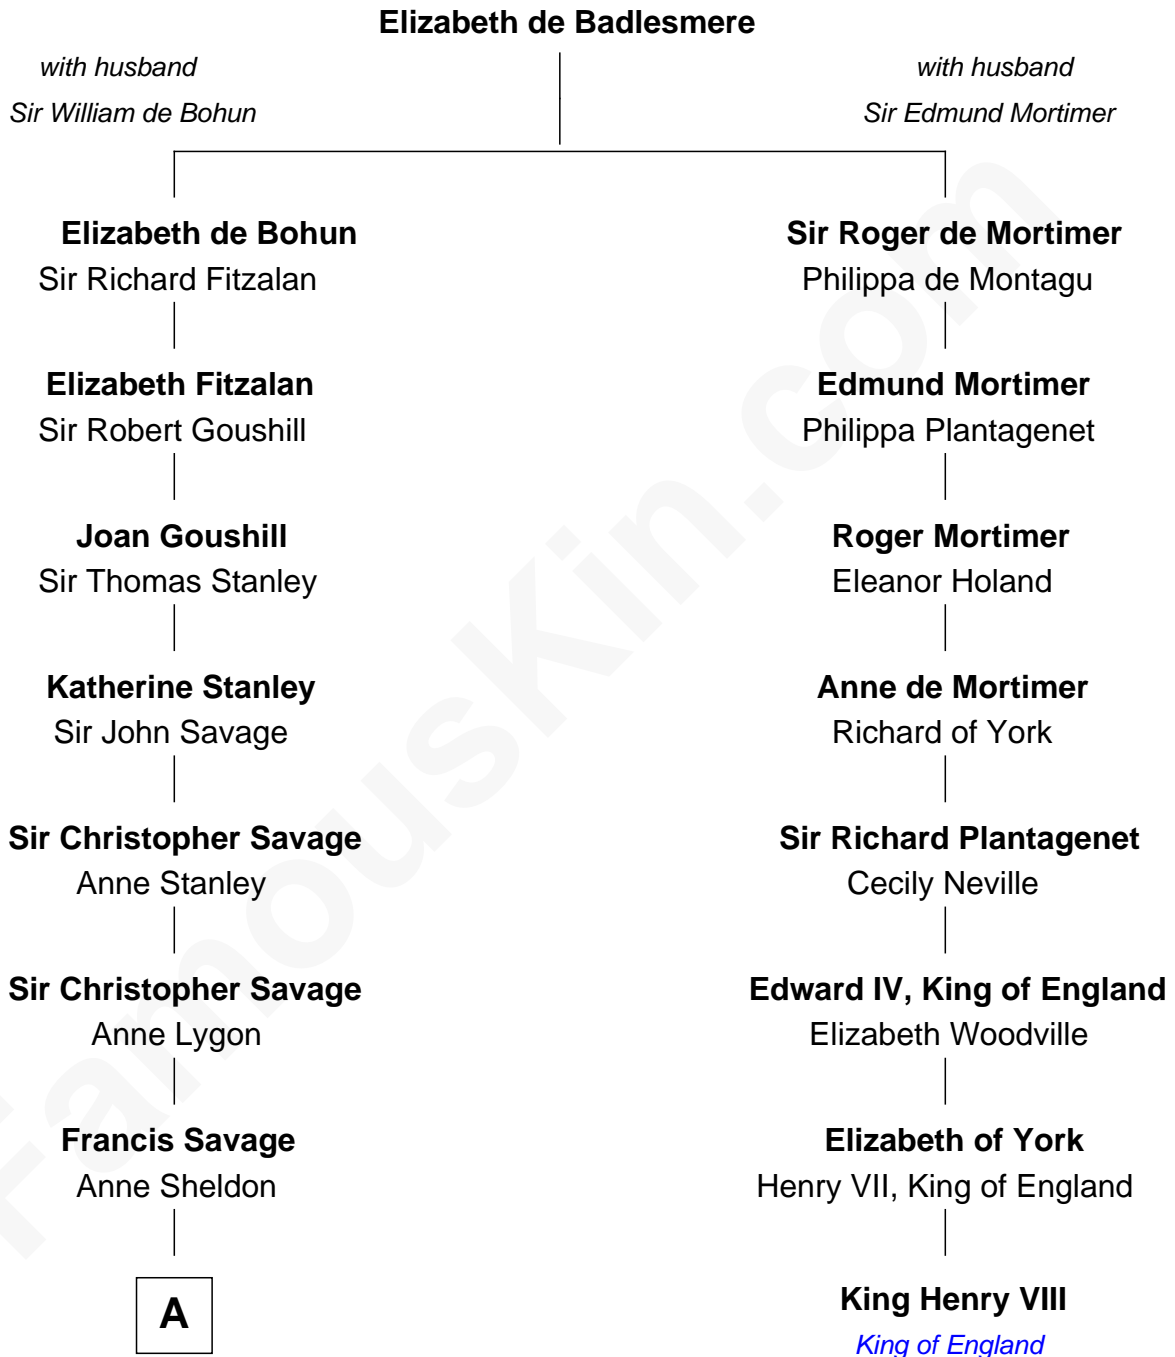

FamousKin.com Relationship Chart of

William H. Macy

TV and Movie Actor

7th cousin 12 times removed of

King Henry VIII

King of England

B

—
Mary Lois Everitt
Clement Overstreet

—
Lois Elizabeth Overstreet
William Hall Macy

—
William H. Macy
TV and Movie Actor

FamousKin.com