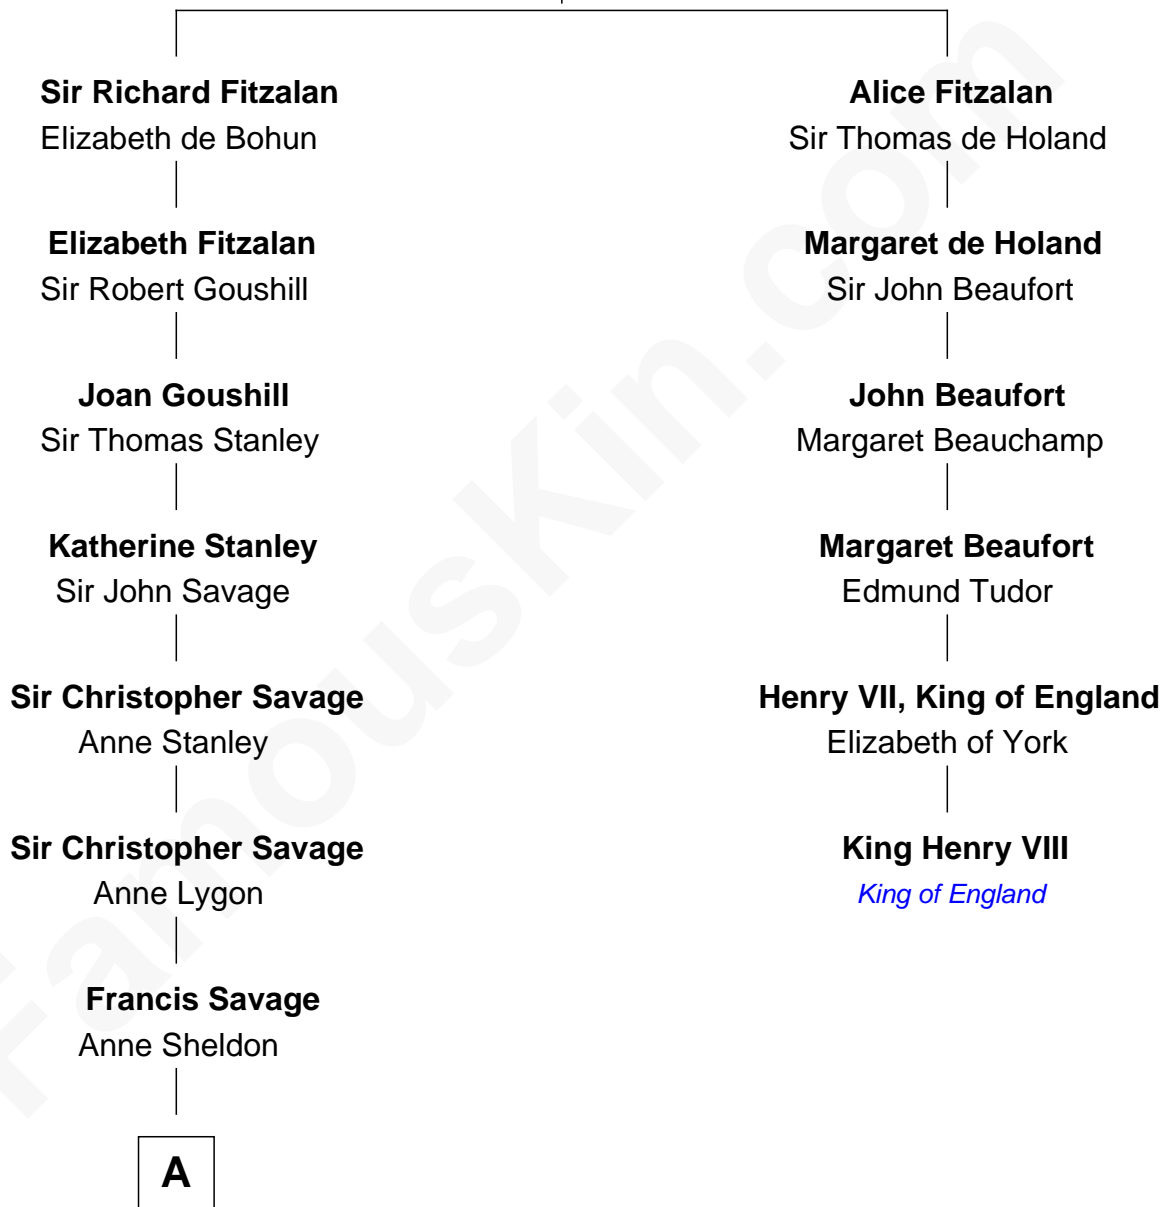

FamousKin.com

Relationship Chart of

William H. Macy

TV and Movie Actor

5th cousin 14 times removed of

King Henry VIII

King of England

Richard Fitzalan
Eleanor Plantagenet

B

—
Mary Lois Everitt
Clement Overstreet

—
Lois Elizabeth Overstreet
William Hall Macy

—
William H. Macy
TV and Movie Actor

FamousKin.com