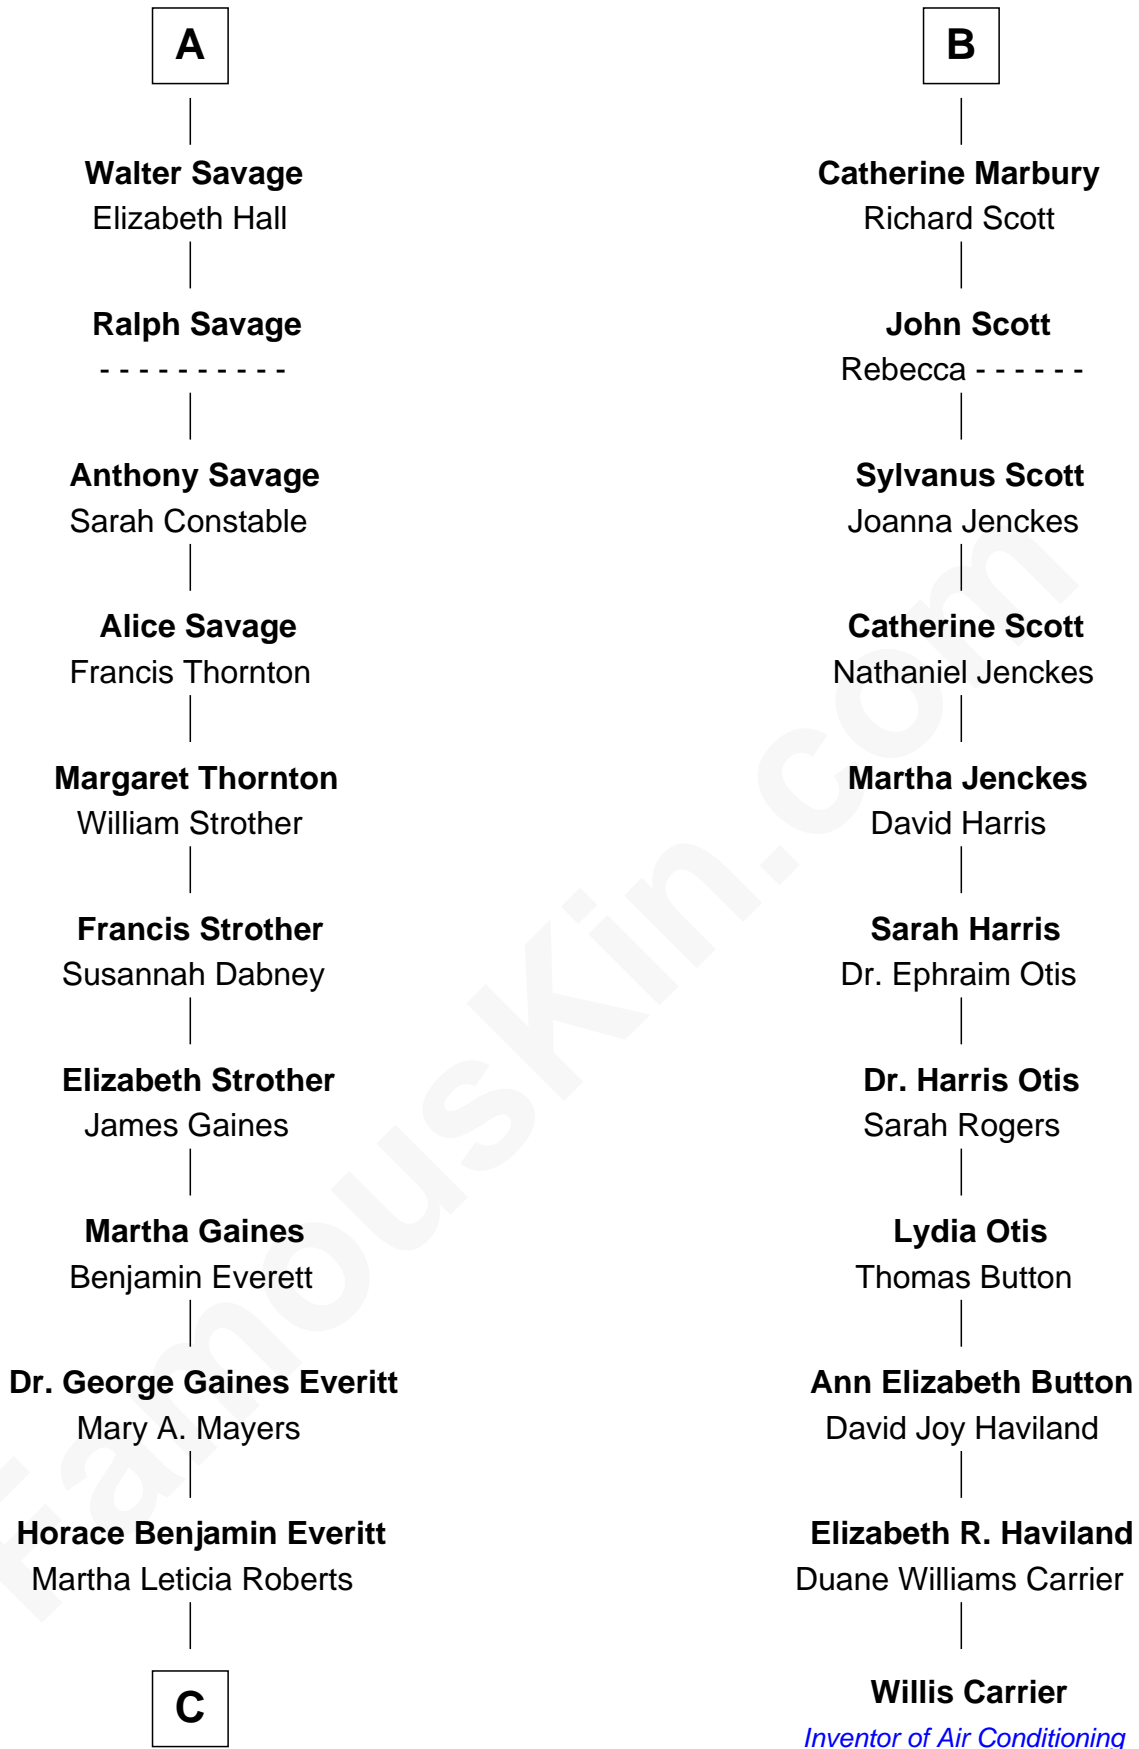

FamousKin.com Relationship Chart of

William H. Macy

TV and Movie Actor

17th cousin 2 times removed of

Willis Carrier

Inventor of Air Conditioning

C

—
Mary Lois Everitt
Clement Overstreet

—
Lois Elizabeth Overstreet
William Hall Macy

—
William H. Macy
TV and Movie Actor

FamousKin.com