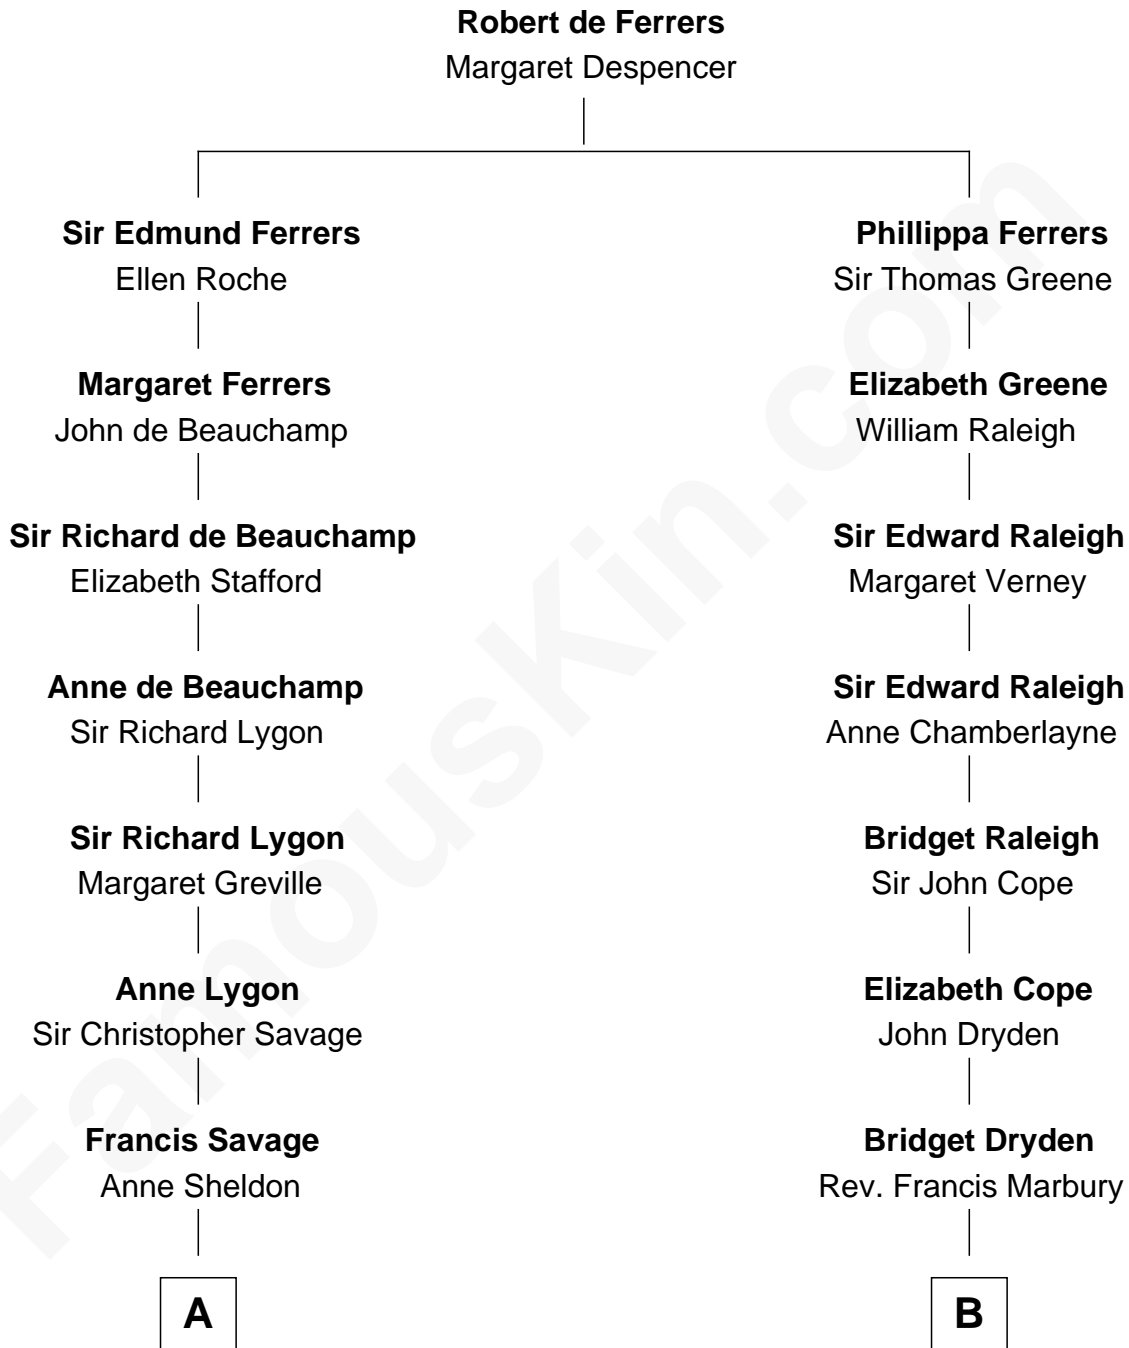

FamousKin.com Relationship Chart of

William H. Macy

TV and Movie Actor

17th cousin 2 times removed of

Willis Carrier

Inventor of Air Conditioning

C

—
Mary Lois Everitt
Clement Overstreet

—
Lois Elizabeth Overstreet
William Hall Macy

—
William H. Macy
TV and Movie Actor

FamousKin.com