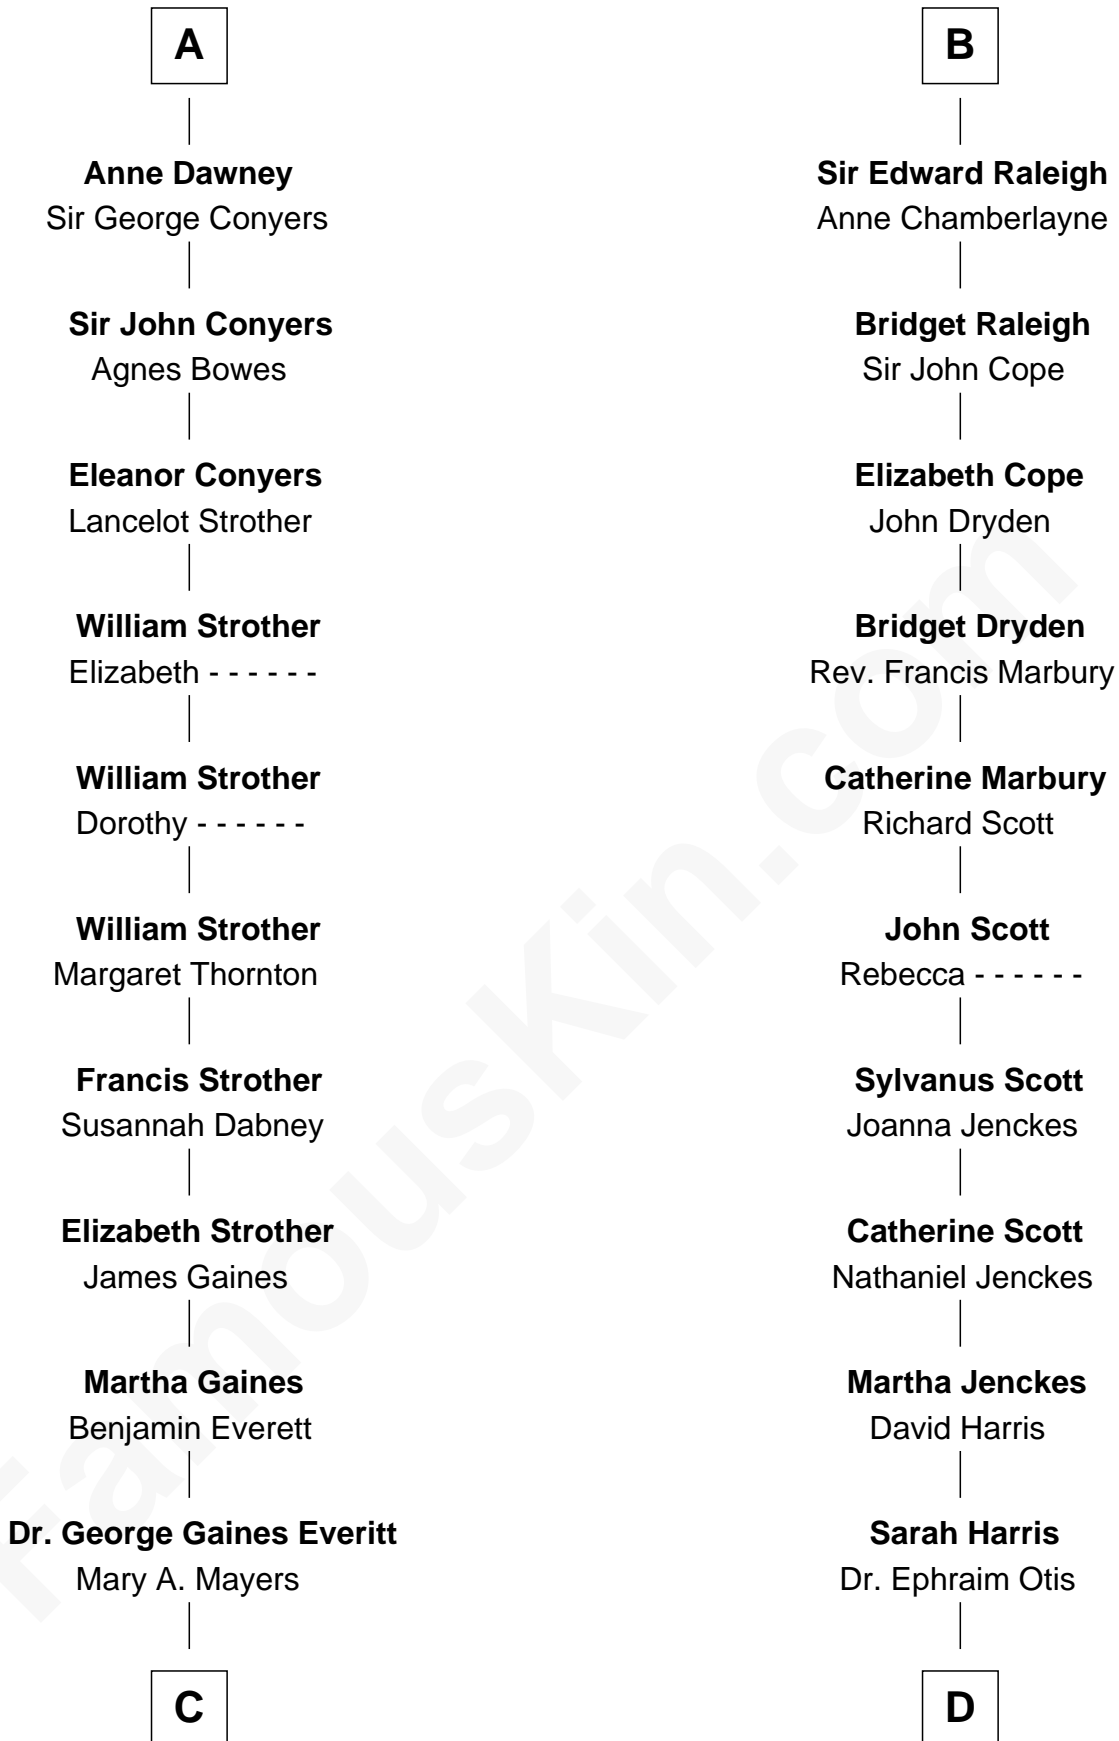

# FamousKin.com Relationship Chart of

**William H. Macy**

*TV and Movie Actor*

20th cousin 1 time removed of

**Willis Carrier**

*Inventor of Air Conditioning*

**Sir Hugh I de Audley**

Iseult de Mortimer

**Dorothy Neville**  
Sir John Dawney

**A**

**Hugh de Audley**  
Margaret de Clare

**Margaret de Audley**  
Ralph de Stafford

**Elizabeth de Stafford**  
John de Ferrers

**Robert de Ferrers**  
Margaret Despencer

**Phillippa Ferrers**  
Sir Thomas Greene

**Elizabeth Greene**  
William Raleigh

**Sir Edward Raleigh**  
Margaret Verney

**B**

**C**

**Horace Benjamin Everitt**

Martha Leticia Roberts

**Mary Lois Everitt**

Clement Overstreet

**Lois Elizabeth Overstreet**

William Hall Macy

**William H. Macy**

*TV and Movie Actor*

**D**

**Dr. Harris Otis**

Sarah Rogers