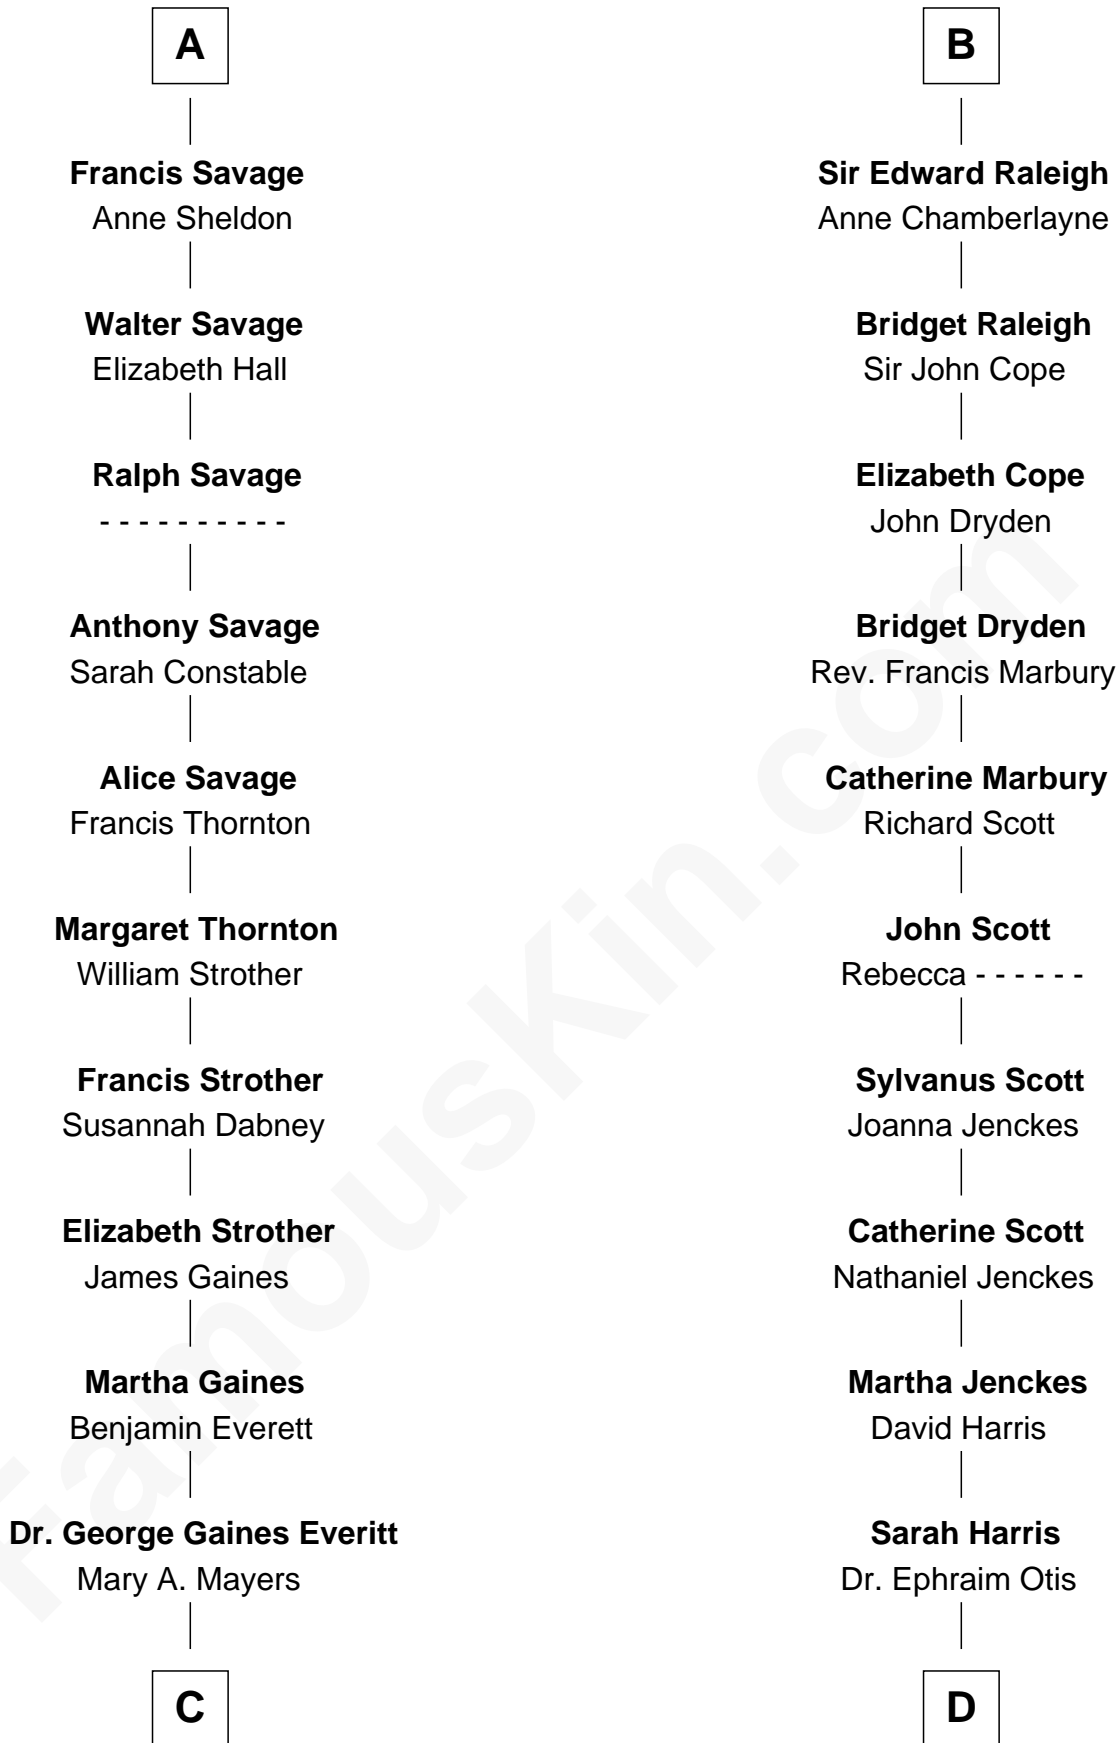

FamousKin.com Relationship Chart of

William H. Macy

TV and Movie Actor

20th cousin 1 time removed of

Willis Carrier

Inventor of Air Conditioning

Humphrey de Bohun

Elizabeth Plantagenet

Sir William de Bohun
Elizabeth de Badlesmere

Elizabeth de Bohun
Sir Richard Fitzalan

Elizabeth Fitzalan
Sir Robert Goushill

Joan Goushill
Sir Thomas Stanley

Katherine Stanley
Sir John Savage

Sir Christopher Savage
Anne Stanley

Sir Christopher Savage
Anne Lygon

A

Eleanor de Bohun
Sir James le Boteler

Pernel le Boteler
Sir Gilbert Talbot

Sir Richard Talbot
Ankaret le Strange

Mary Talbot
Sir Thomas Greene

Sir Thomas Greene
Phillippa Ferrers

Elizabeth Greene
William Raleigh

Sir Edward Raleigh
Margaret Verney

B

C

Horace Benjamin Everitt

Martha Leticia Roberts

Mary Lois Everitt

Clement Overstreet