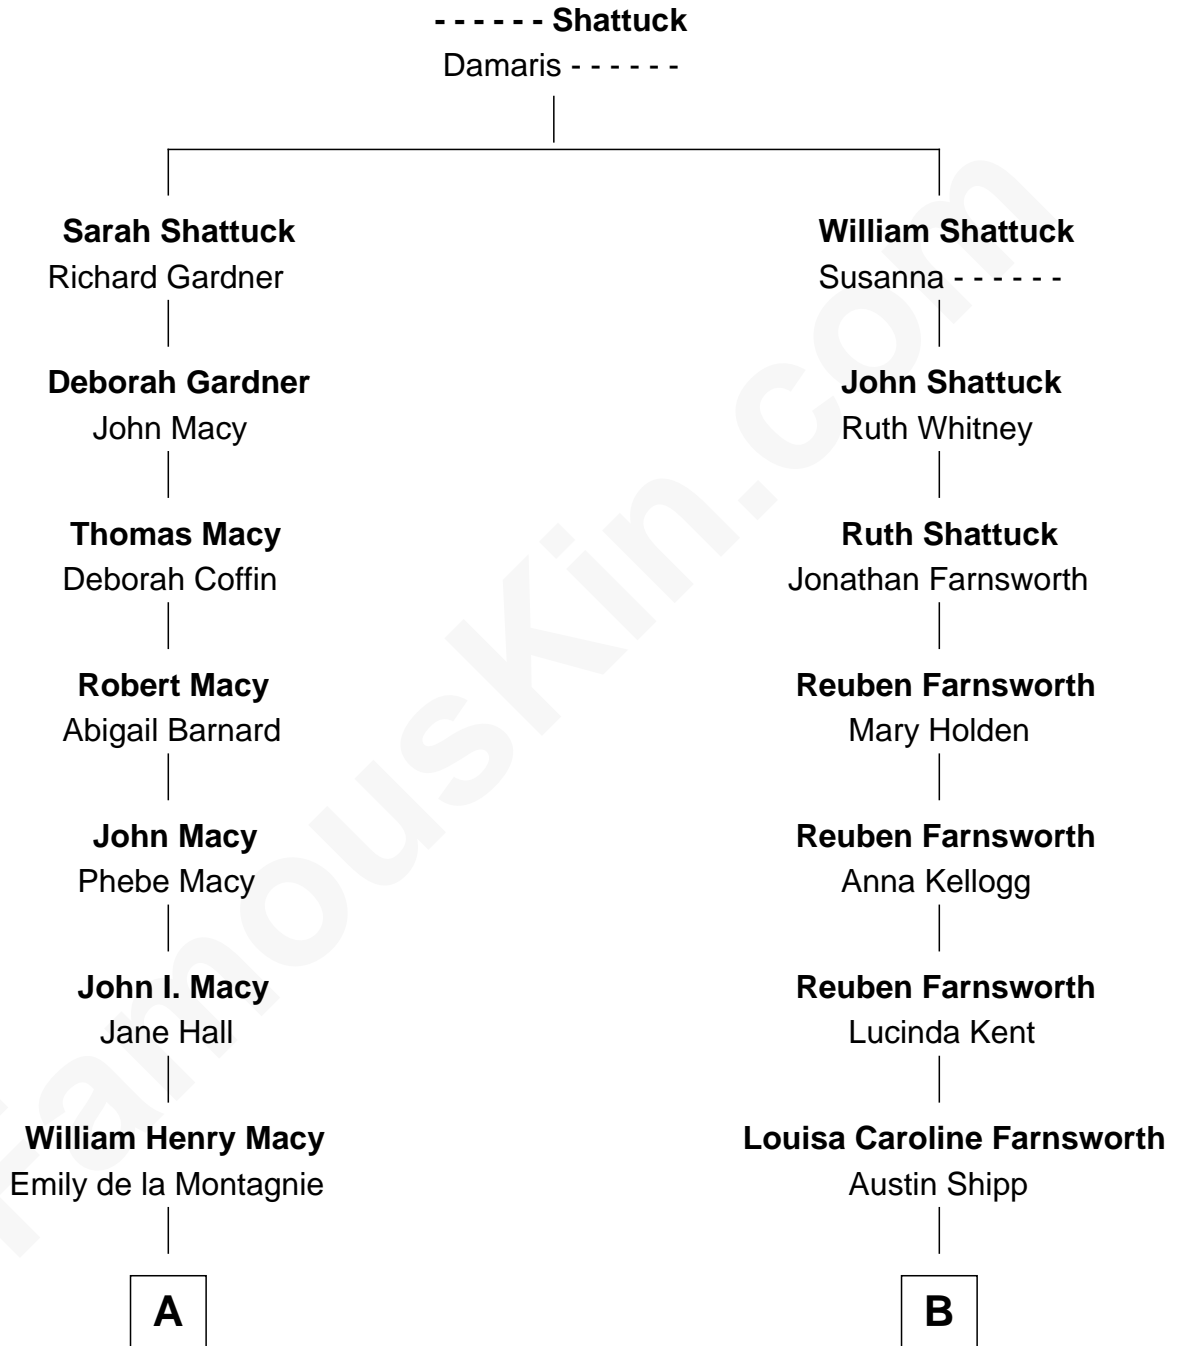

# FamousKin.com Relationship Chart of

**William H. Macy**

*TV and Movie Actor*

9th cousin 2 times removed of

**Amy Adams**

*Movie Actress*

**A**

**Albert Hall Macy**  
Elizabeth C. Somerville

**William Hall Macy**  
Lois Elizabeth Overstreet

**William H. Macy**  
*TV and Movie Actor*

**B**

**Dr. Milford Bard Shipp**  
Ellis Reynolds

**Olea Shipp**  
John Hyrum Hill

**Olea Lorraine Hill**  
Frank Ralph Adams

**Richard Kent Adams**  
Kathryn Hicken

**Amy Adams**  
*Movie Actress*