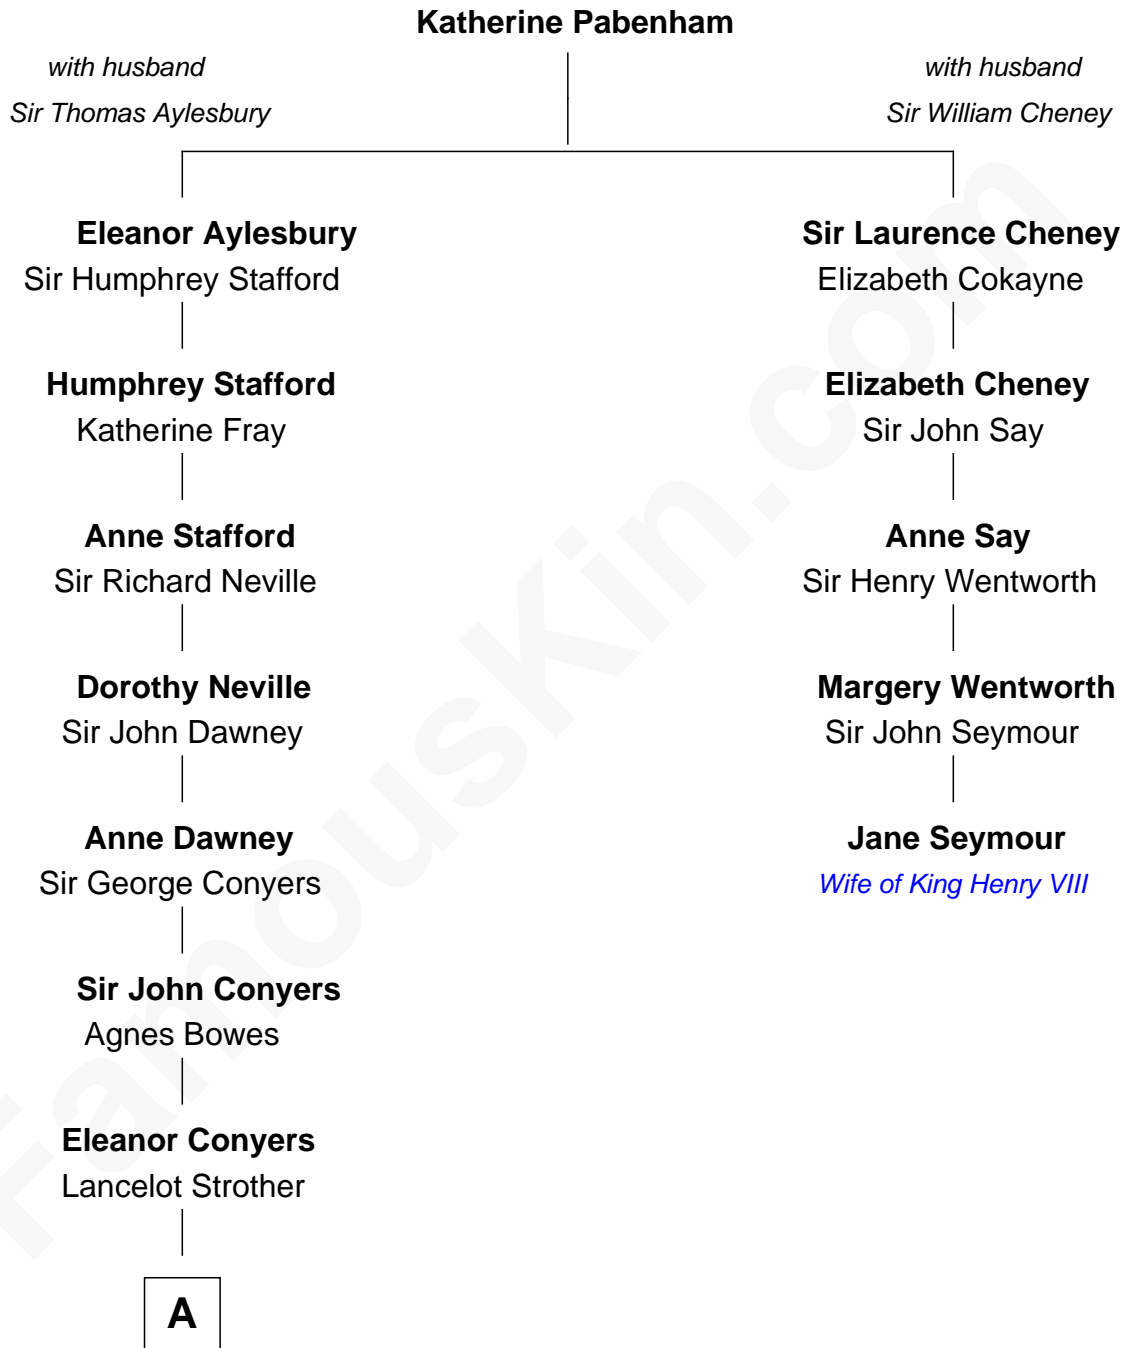

# FamousKin.com Relationship Chart of

**William H. Macy**

*TV and Movie Actor*

4th cousin 13 times removed of

**Jane Seymour**

*3rd Wife of King Henry VIII*

**A**

**William Strother**  
Elizabeth - - - - -

**William Strother**  
Dorothy - - - - -

**William Strother**  
Margaret Thornton

**Francis Strother**  
Susannah Dabney

**Elizabeth Strother**  
James Gaines

**Martha Gaines**  
Benjamin Everitt

**Dr. George Gaines Everitt**  
Mary A. Mayers

**Horace Benjamin Everitt**  
Martha Leticia Roberts

**Mary Lois Everitt**  
Clement Overstreet

**Lois Elizabeth Overstreet**  
William Hall Macy

**William H. Macy**  
*TV and Movie Actor*