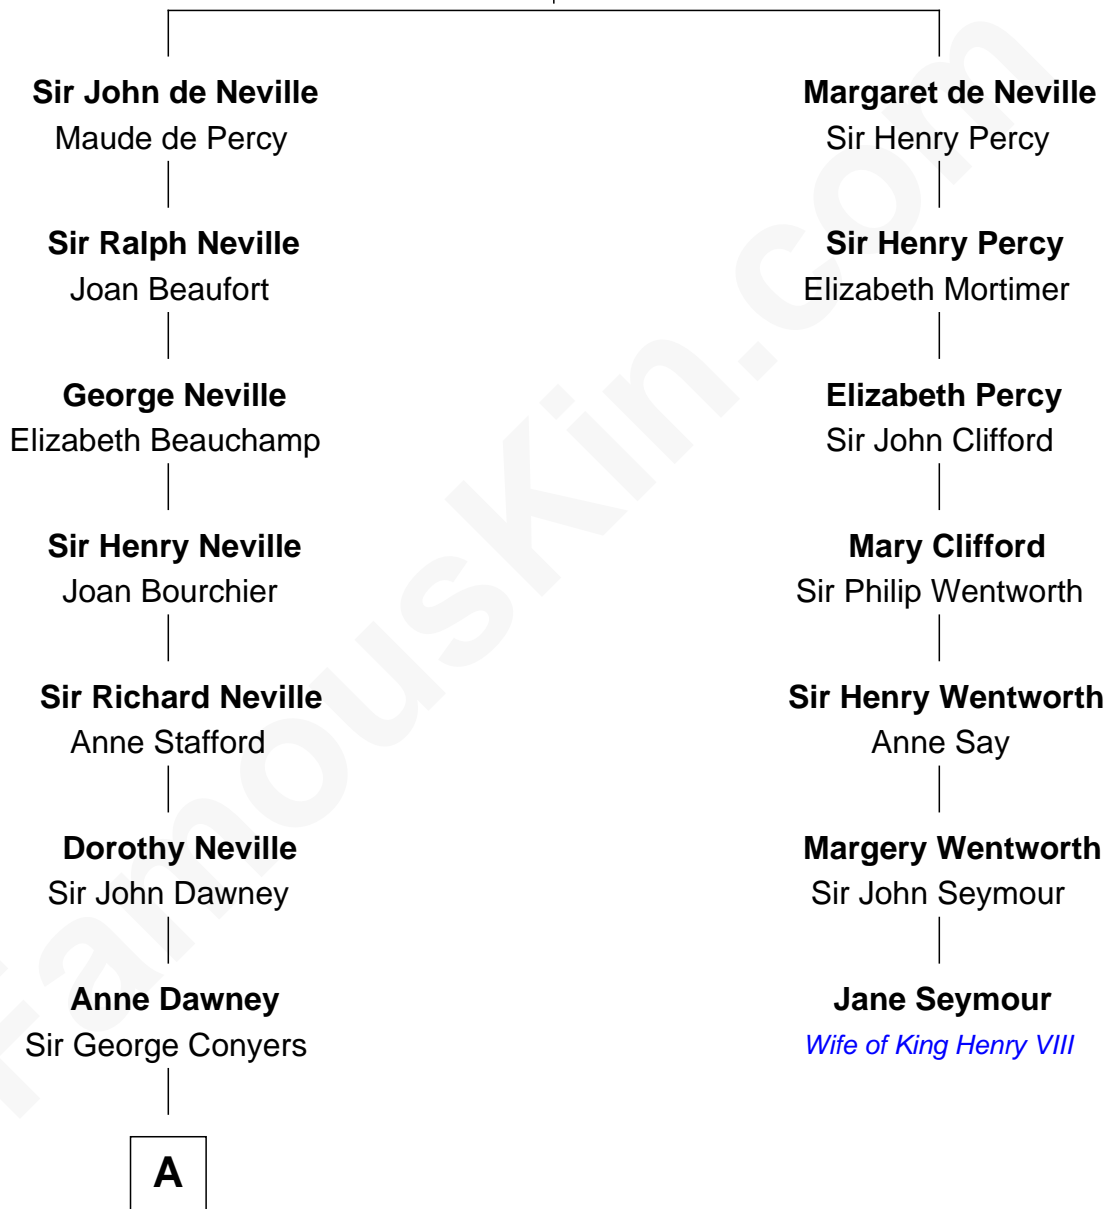

FamousKin.com Relationship Chart of

William H. Macy

TV and Movie Actor

6th cousin 13 times removed of

Jane Seymour

3rd Wife of King Henry VIII

Sir Ralph de Neville

Alice de Audley

B

—
Mary Lois Everitt
Clement Overstreet

—
Lois Elizabeth Overstreet
William Hall Macy

—
William H. Macy
TV and Movie Actor

FamousKin.com