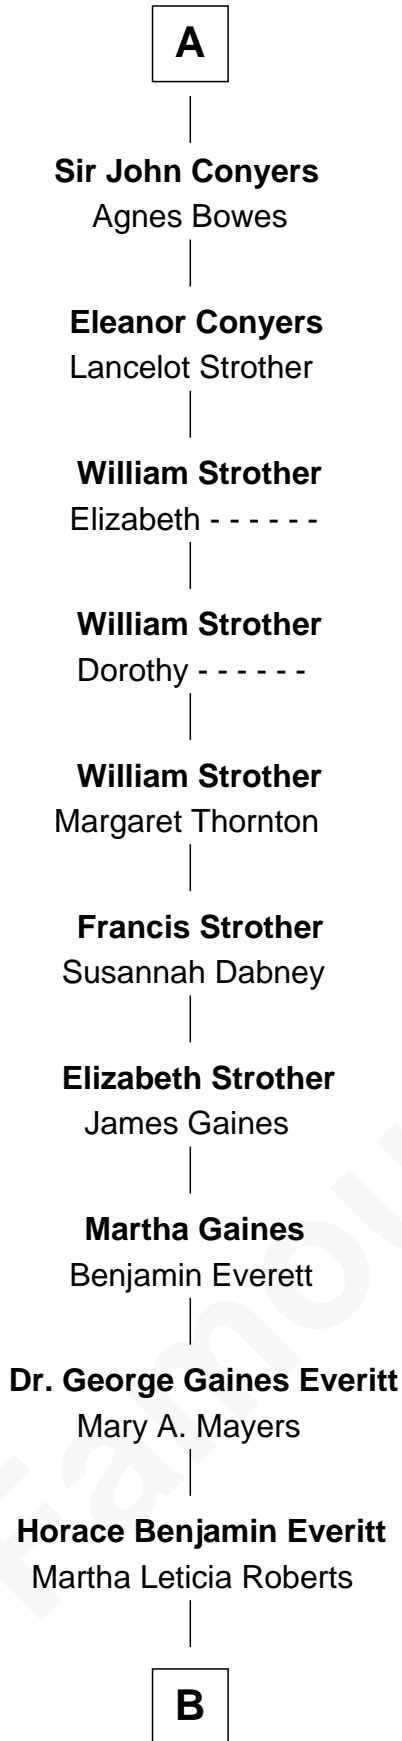

FamousKin.com Relationship Chart of

William H. Macy

TV and Movie Actor

6th cousin 13 times removed of

Jane Seymour

3rd Wife of King Henry VIII

Sir Ralph de Neville

Alice de Audley

B

—
Mary Lois Everitt
Clement Overstreet

—
Lois Elizabeth Overstreet
William Hall Macy

—
William H. Macy
TV and Movie Actor

FamousKin.com