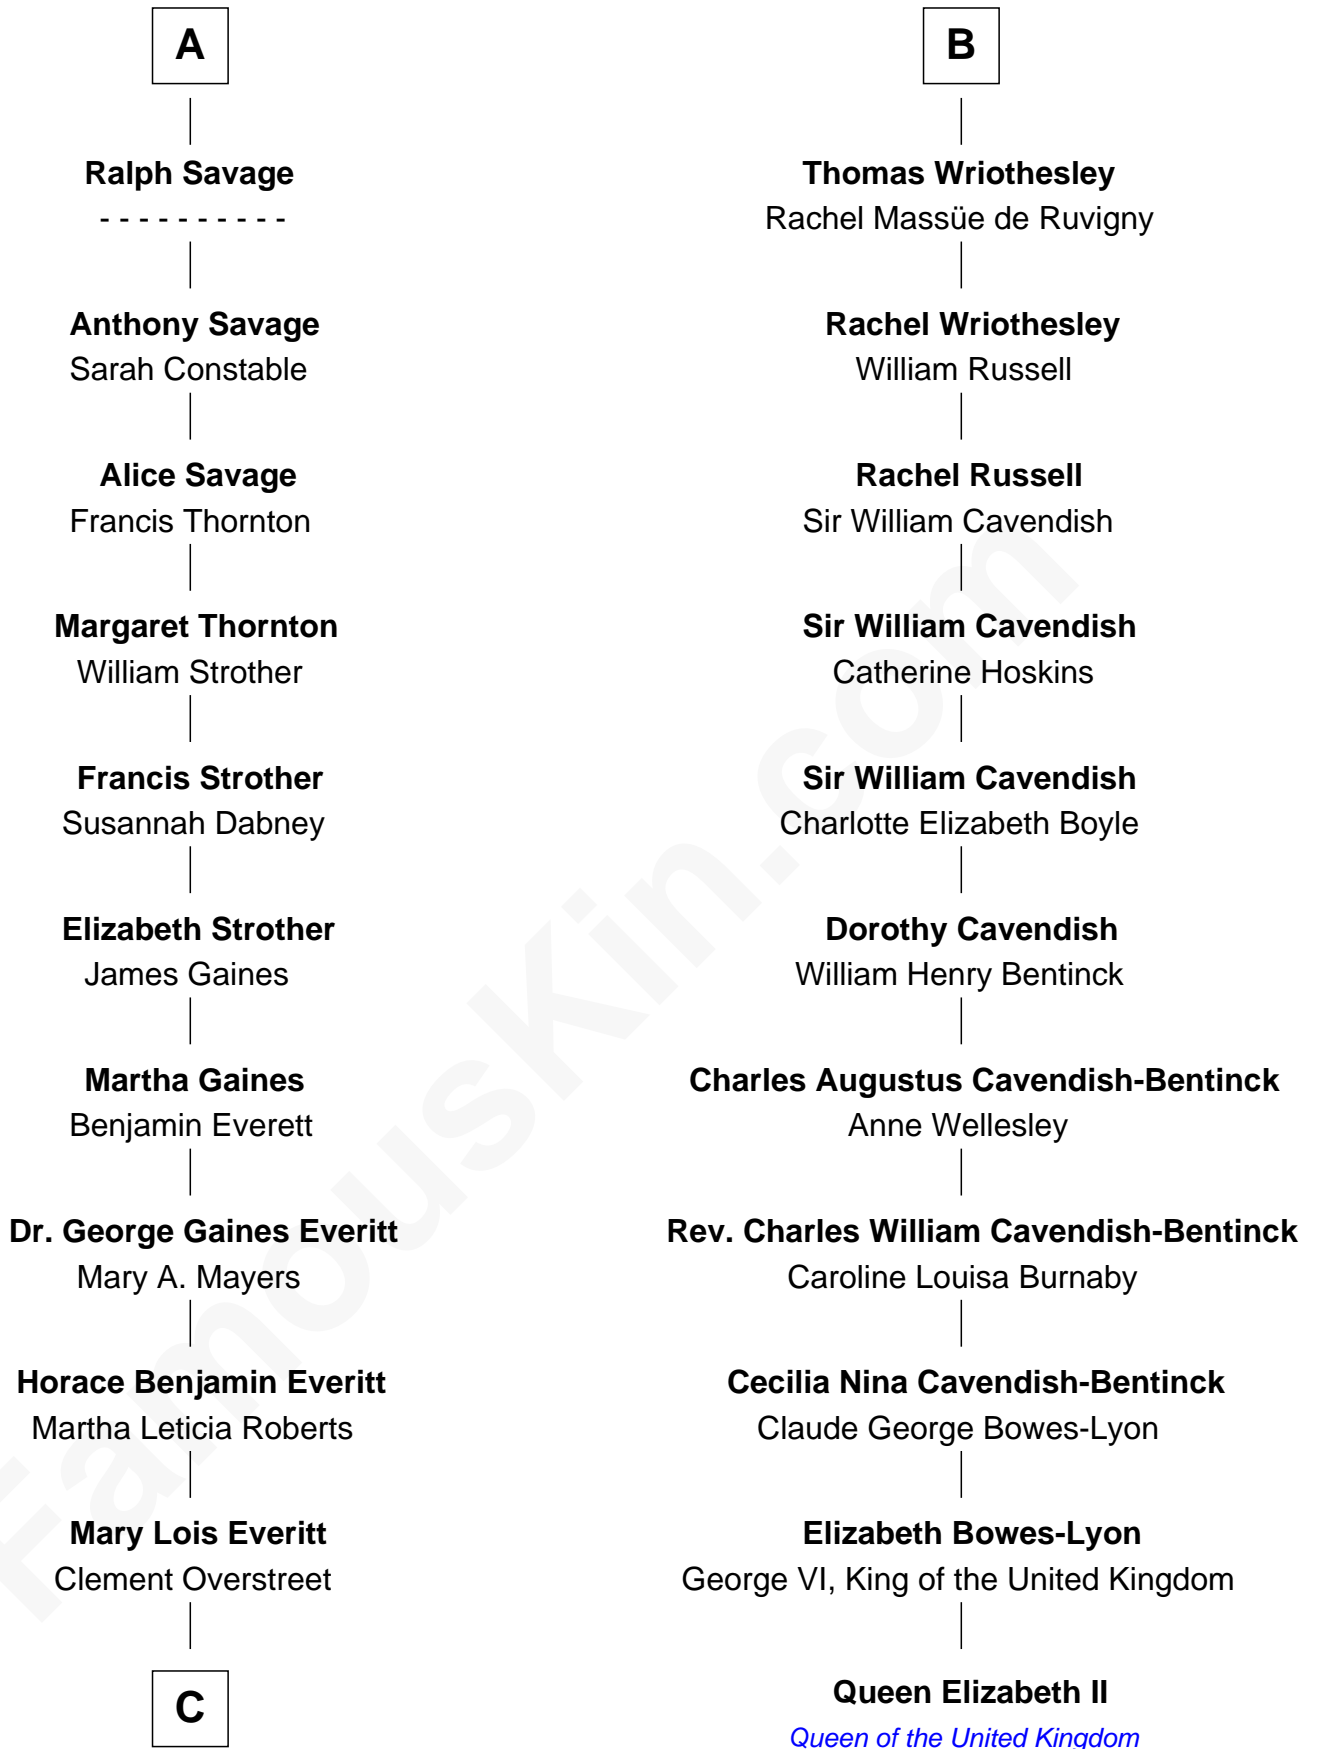

# FamousKin.com Relationship Chart of

**William H. Macy**

*TV and Movie Actor*

17th cousin 1 time removed of

**Queen Elizabeth II**

*Queen of the United Kingdom*

**Sir Edmund Ferrers**

Ellen Roche

**C**

Lois Elizabeth Overstreet

William Hall Macy

**William H. Macy**

*TV and Movie Actor*

FamousKin.com

Elizabeth II photo by [Eric Draper](#)