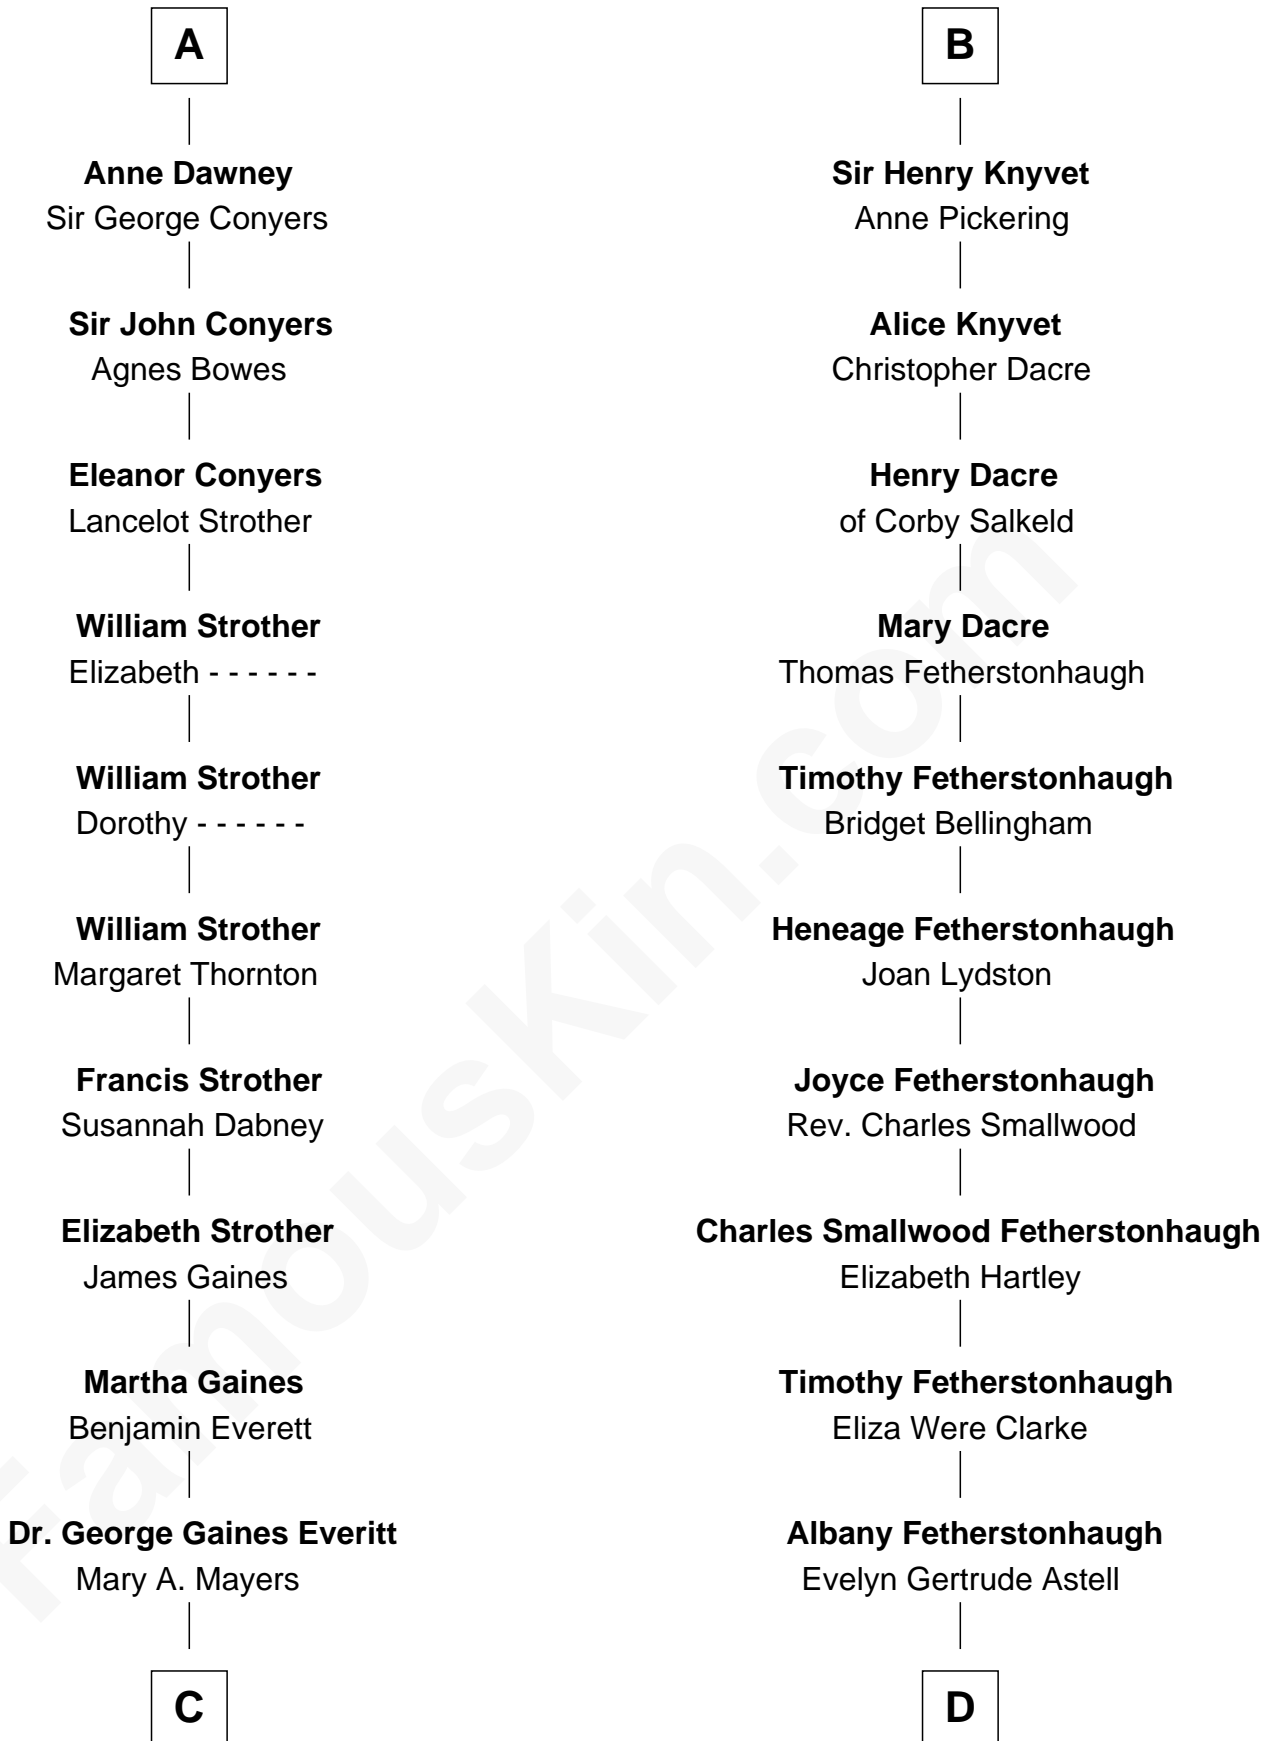

FamousKin.com Relationship Chart of

William H. Macy

TV and Movie Actor

20th cousin of

Tilda Swinton

Movie Actress

Sir Ralph Basset

Joan - - - - -

Tilda Swinton photo by [Nicolas Genin](#) (CC BY-SA 2.0)