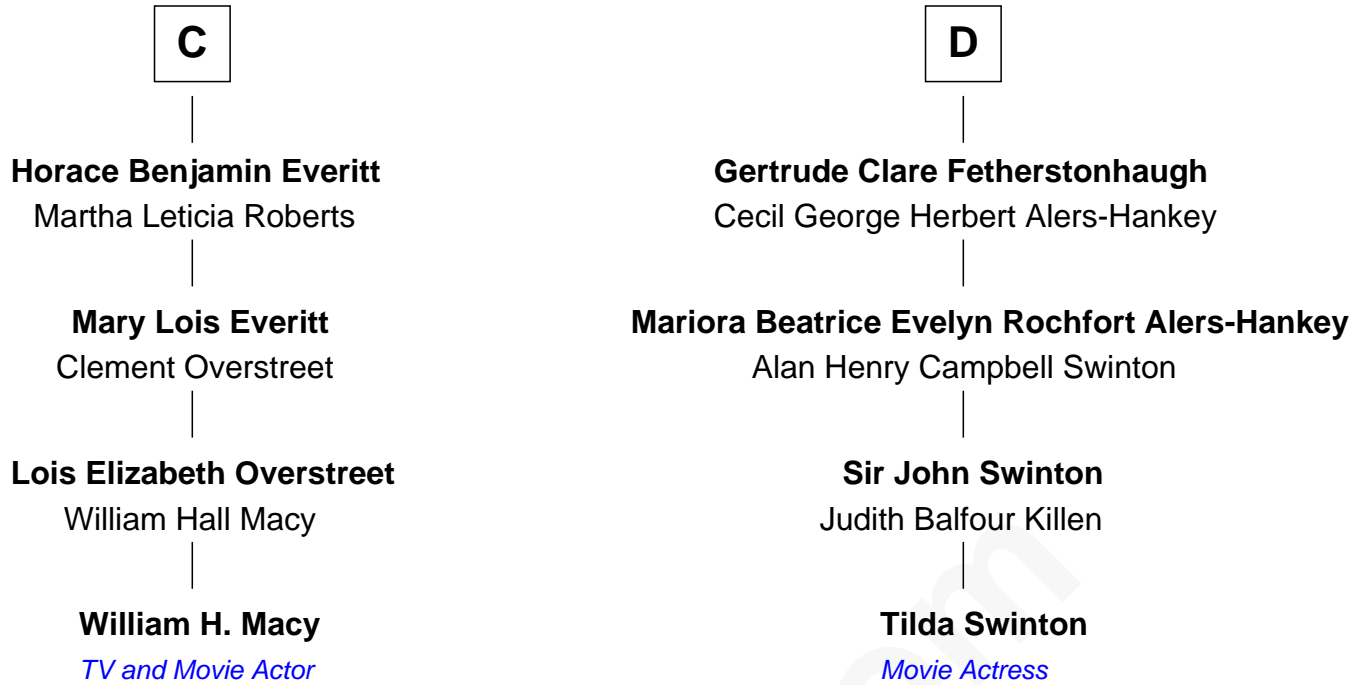

FamousKin.com Relationship Chart of

William H. Macy

TV and Movie Actor

20th cousin of

Tilda Swinton

Movie Actress

Sir Ralph Basset

Joan - - - - -

Tilda Swinton photo by [Nicolas Genin](#) (CC BY-SA 2.0)