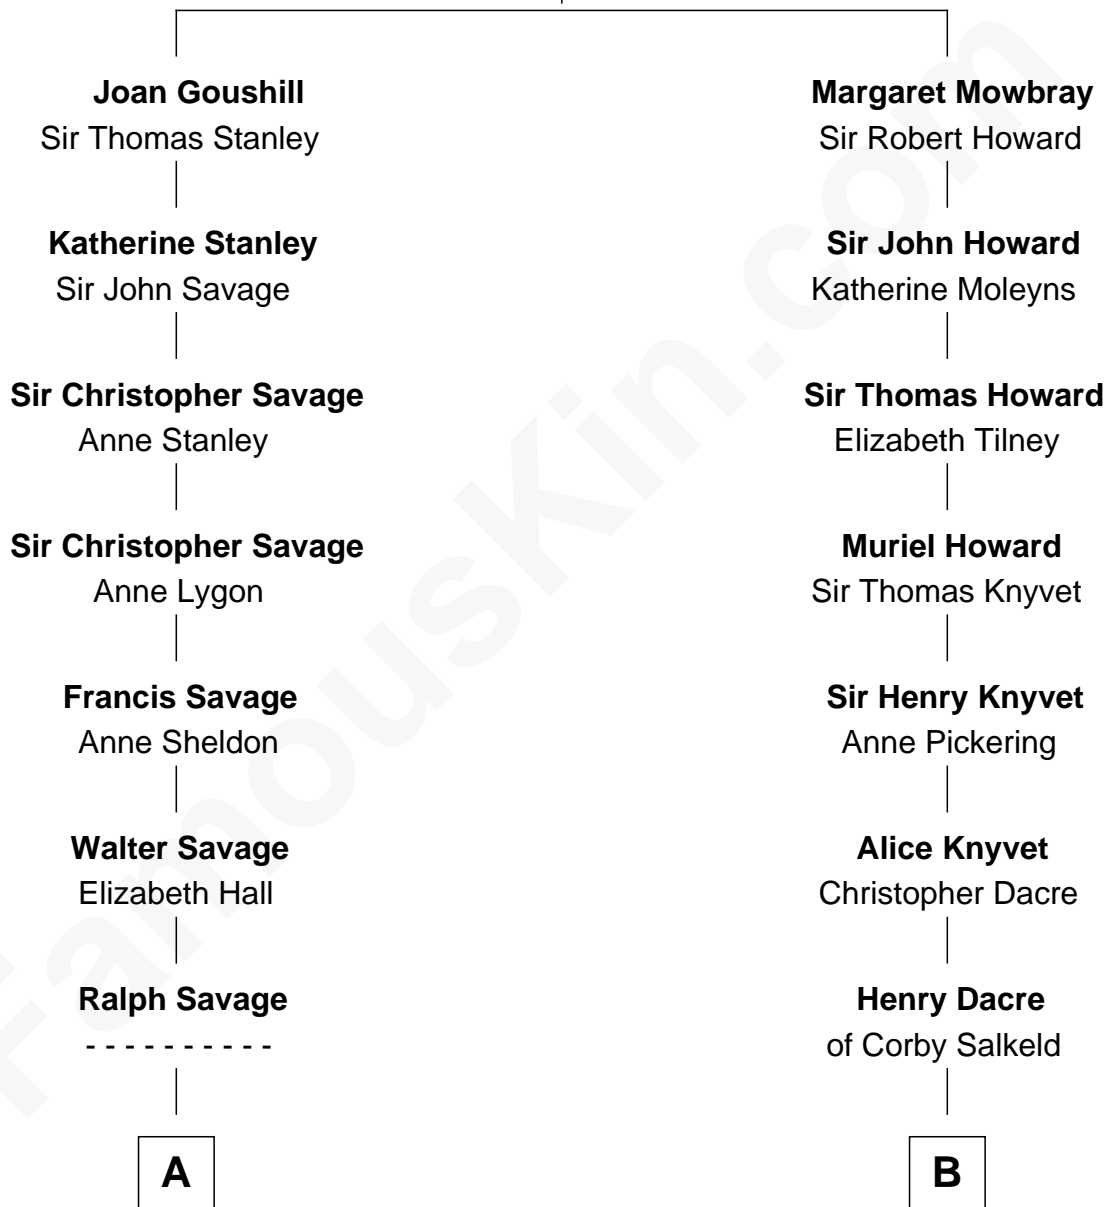

# FamousKin.com Relationship Chart of

**William H. Macy**

*TV and Movie Actor*

17th cousin of

**Tilda Swinton**

*Movie Actress*

**Elizabeth Fitzalan**

*with husband*  
Sir Robert Goushill

*with husband*  
Sir Thomas Mowbray

Tilda Swinton photo by [Nicolas Genin](#) (CC BY-SA 2.0)