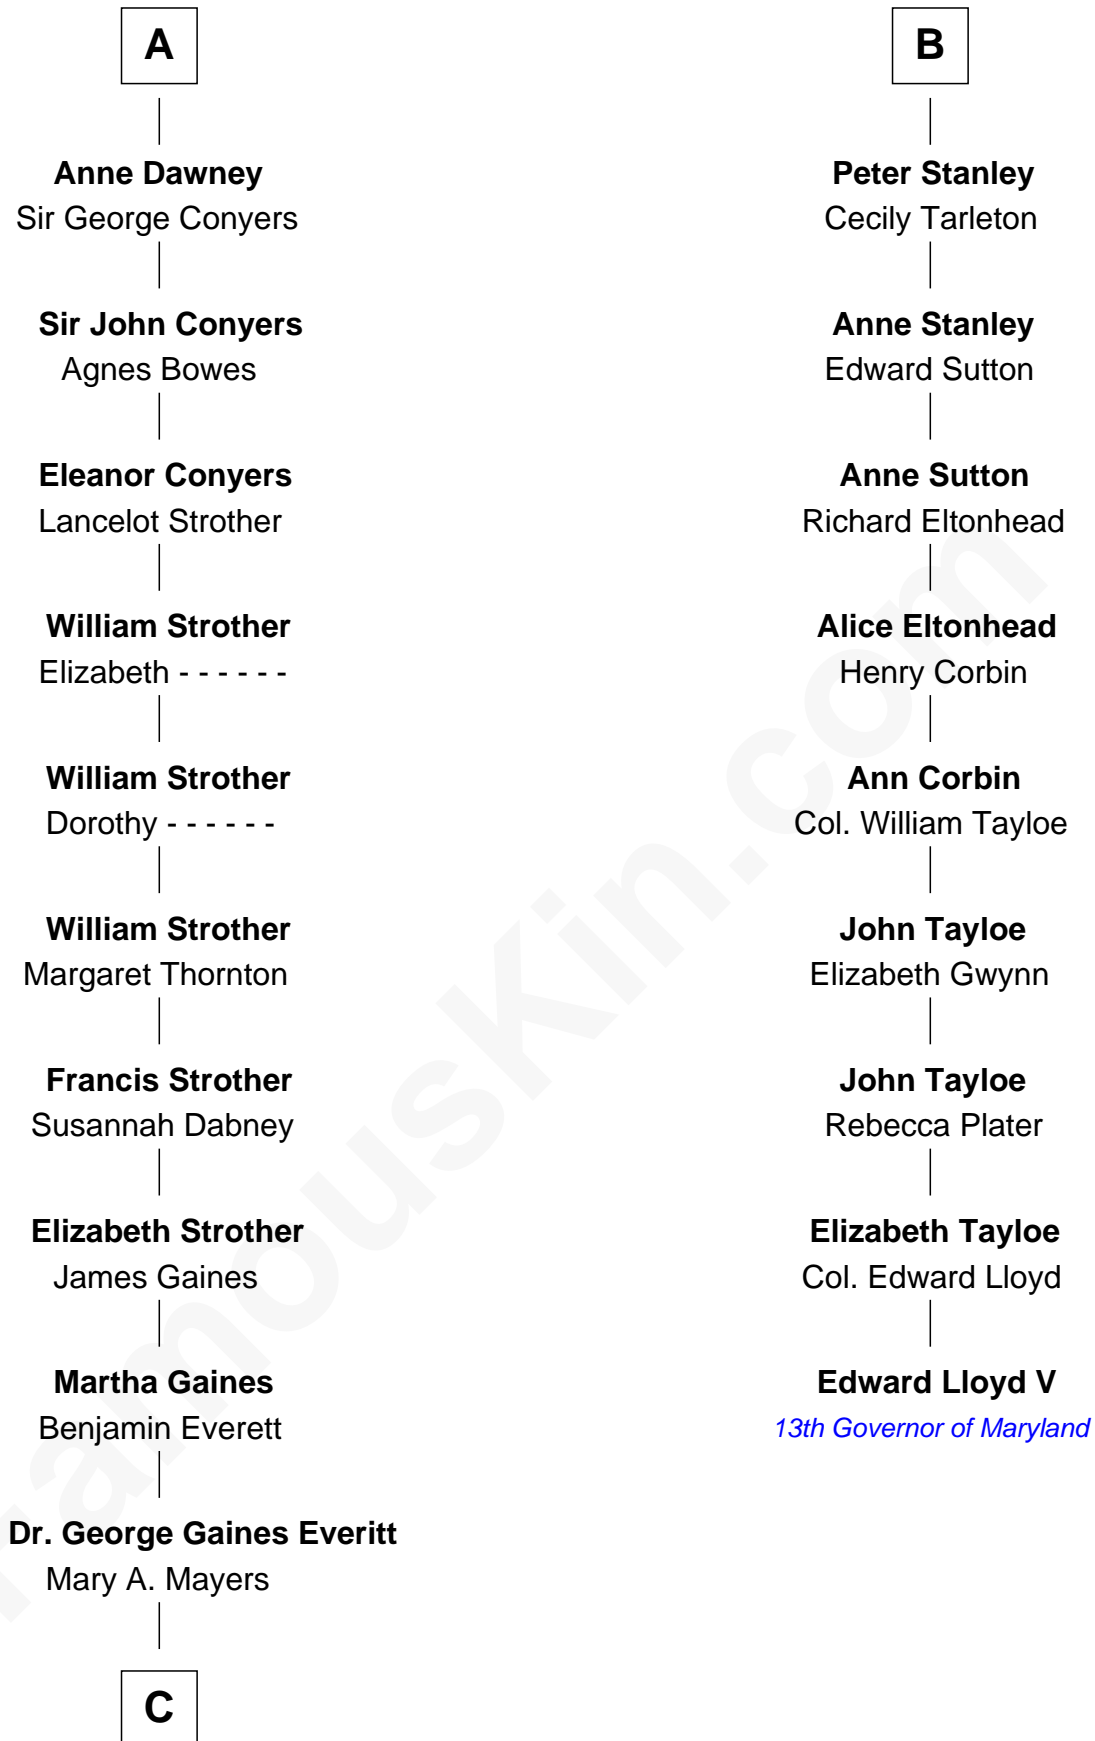

# FamousKin.com Relationship Chart of

**William H. Macy**

*TV and Movie Actor*

15th cousin 5 times removed of

**Edward Lloyd V**

*13th Governor of Maryland*

**C**

—  
**Horace Benjamin Everitt**

Martha Leticia Roberts

—  
**Mary Lois Everitt**

Clement Overstreet

—  
**Lois Elizabeth Overstreet**

William Hall Macy

—  
**William H. Macy**

*TV and Movie Actor*

FamousKin.com