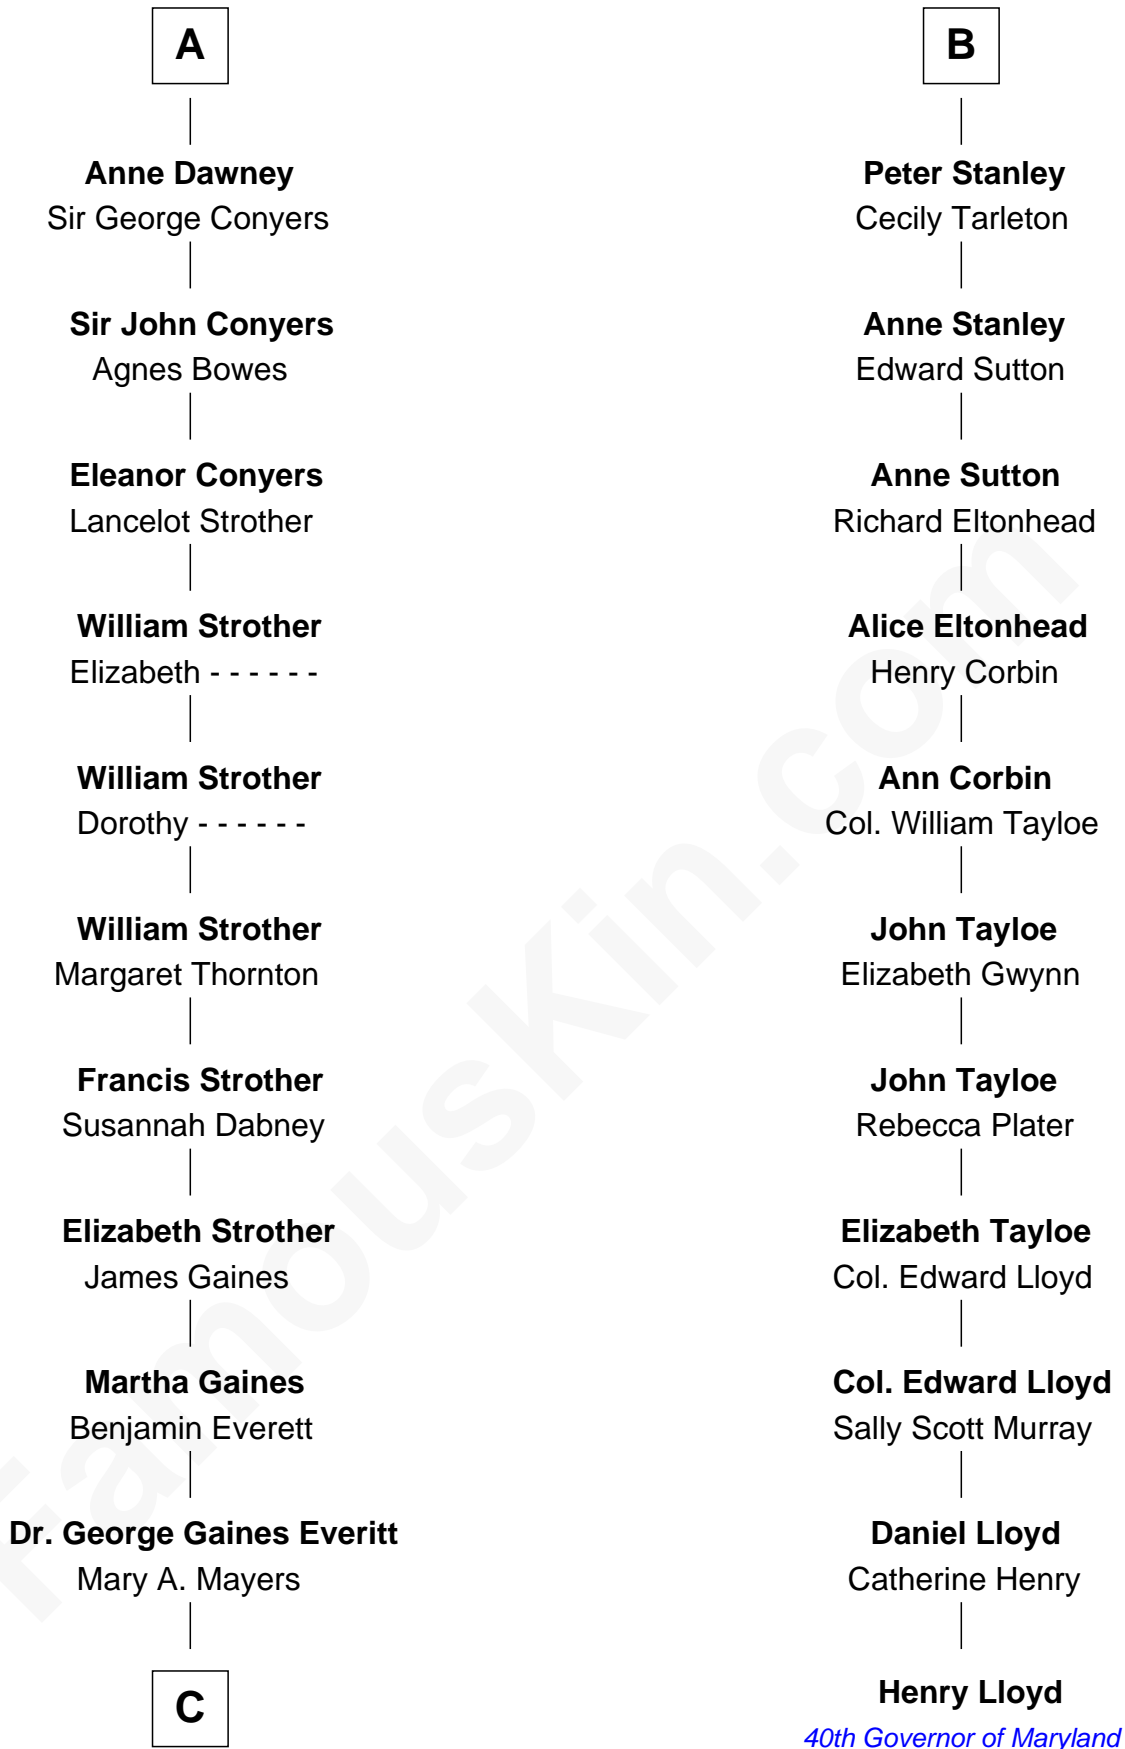

FamousKin.com Relationship Chart of

William H. Macy

TV and Movie Actor

17th cousin 3 times removed of

Henry Lloyd

40th Governor of Maryland

C

—
Horace Benjamin Everitt

Martha Leticia Roberts

—
Mary Lois Everitt

Clement Overstreet

—
Lois Elizabeth Overstreet

William Hall Macy

—
William H. Macy

TV and Movie Actor