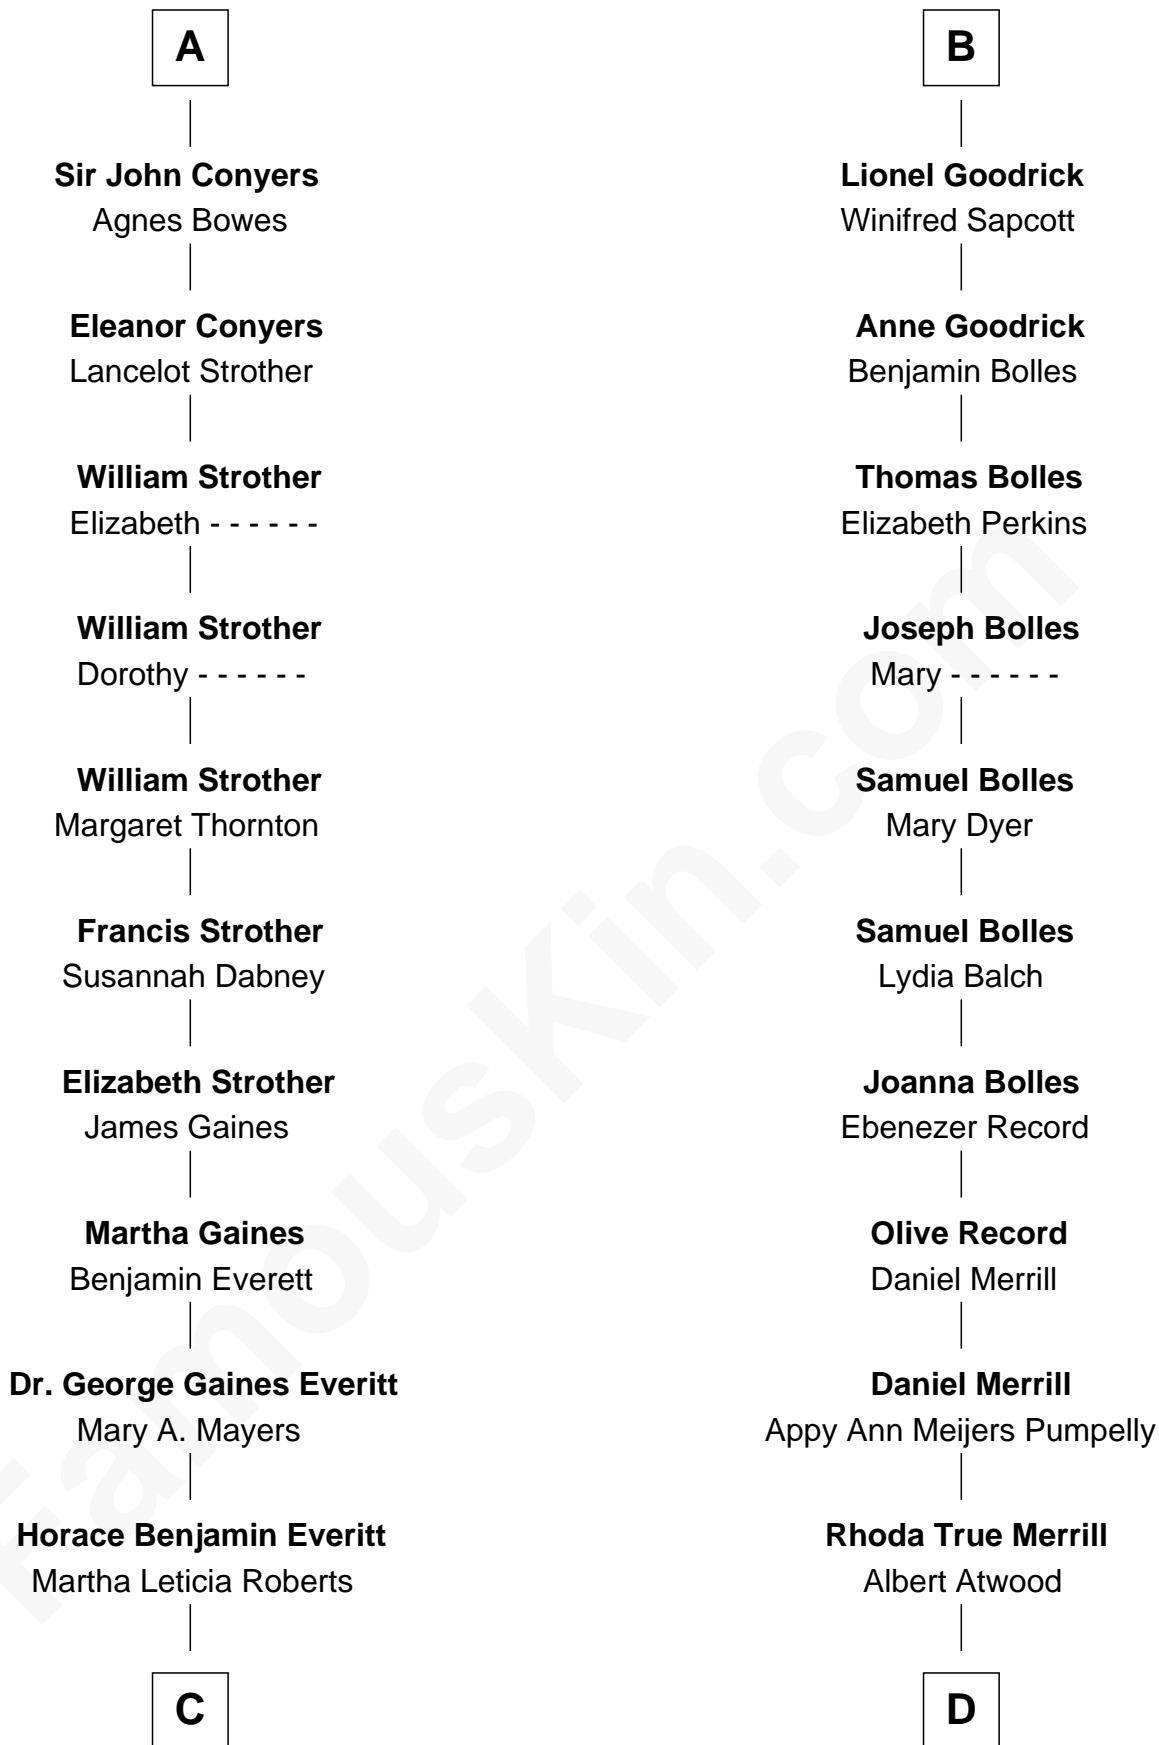

# FamousKin.com Relationship Chart of

**William H. Macy**  
TV and Movie Actor

19th cousin 2 times removed of

**Dave Cowens**  
NBA Hall of Famer

**C**

**Mary Lois Everitt**  
Clement Overstreet

**Lois Elizabeth Overstreet**  
William Hall Macy

**William H. Macy**  
*TV and Movie Actor*

**D**

**Thomas Albert Atwood**  
Priscilla Ann Kelly

**Charles Albert Atwood**  
Mina Sylvia Cundiff

**Stanley True Atwood**  
Dorothy Ann Ulrich

**Ruth Ellen Atwood**  
John Joseph Cowens