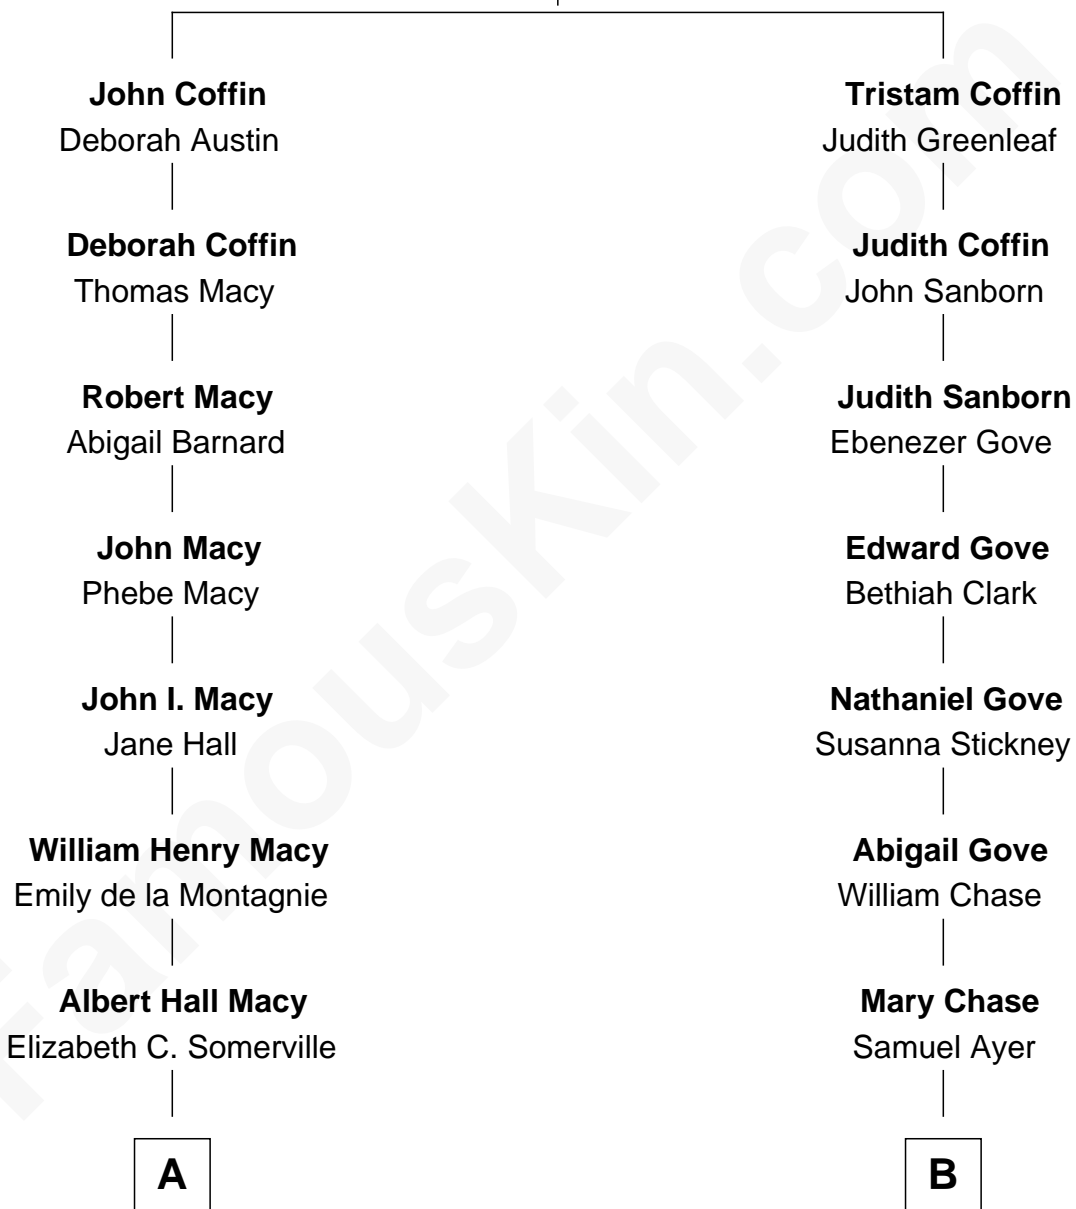

# FamousKin.com Relationship Chart of

**William H. Macy**

*TV and Movie Actor*

8th cousin 3 times removed of

**Gerald Ford**

*38th U.S. President*

**Tristram Coffin**

Dionis Stevens

**A**

**William Hall Macy**  
Lois Elizabeth Overstreet

**William H. Macy**  
*TV and Movie Actor*

**B**

**John Varnum Ayer**  
Elida Vanderburgh Manney

**George Manney Ayer**  
Amy Gridley Butler

**Adele Augusta Ayer**  
Levi Addison Gardner

**Dorothy Ayer Gardner**  
Leslie Lynch King

**Gerald Ford**  
*38th U.S. President*