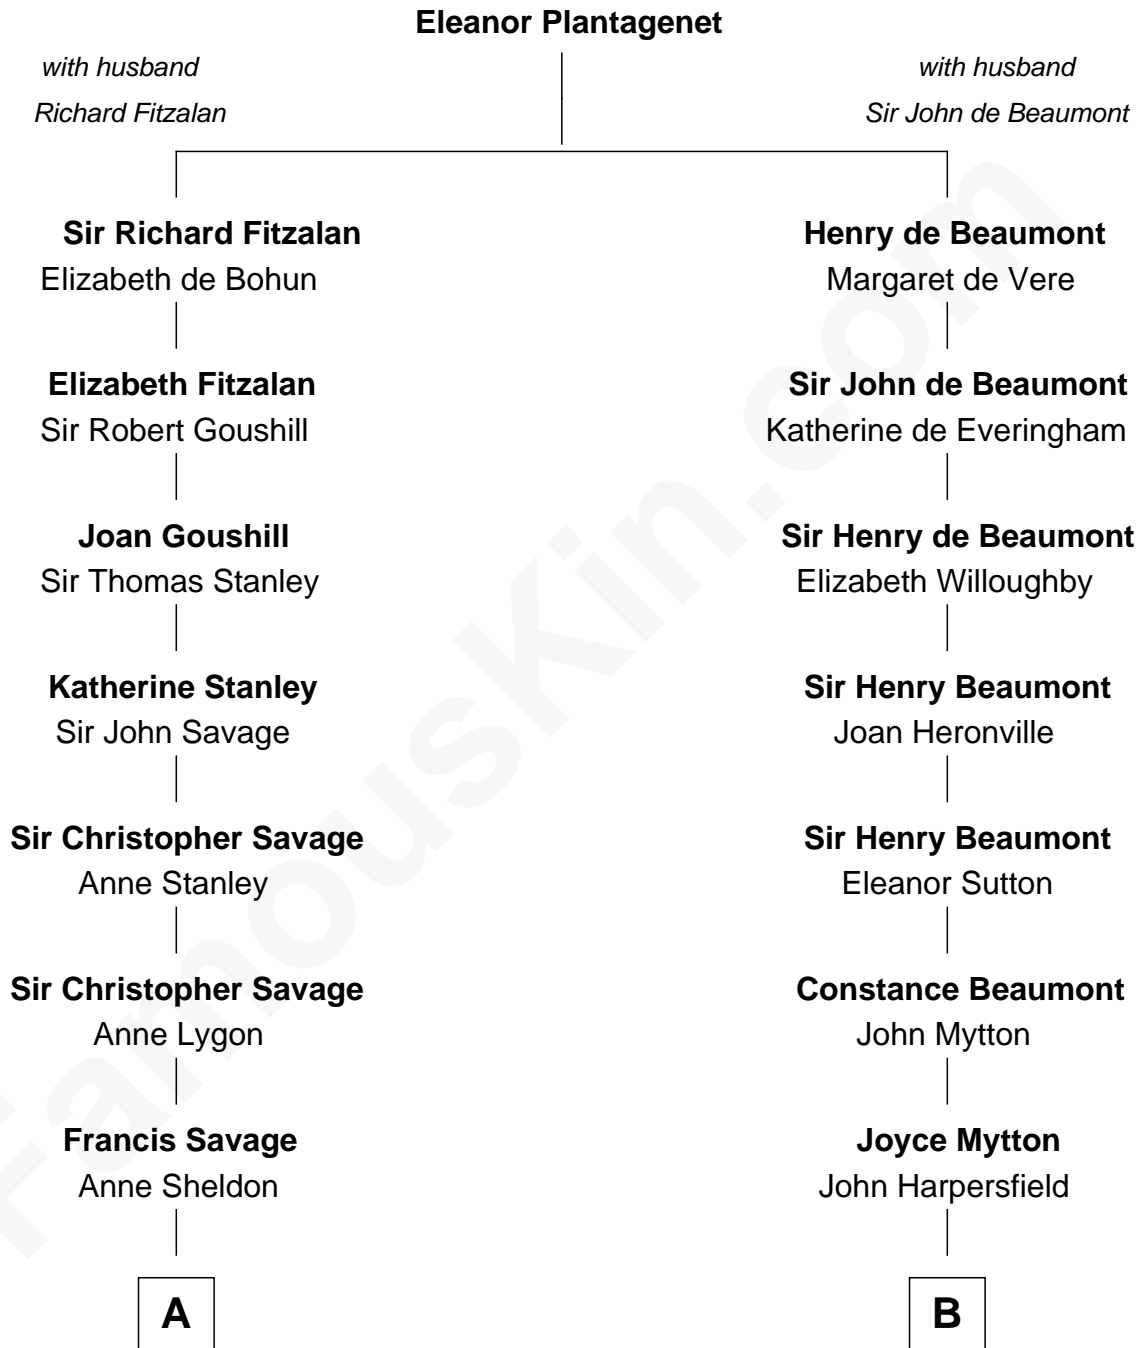

FamousKin.com Relationship Chart of

William H. Macy

TV and Movie Actor

19th cousin 2 times removed of

Gerald Ford

38th U.S. President

C

Mary Lois Everitt
Clement Overstreet

Lois Elizabeth Overstreet
William Hall Macy

William H. Macy
TV and Movie Actor

D

George Selden Butler
Elizabeth Ely Gridley

Amy Gridley Butler
George Manney Ayer

Adele Augusta Ayer
Levi Addison Gardner

Dorothy Ayer Gardner
Leslie Lynch King

Gerald Ford
38th U.S. President