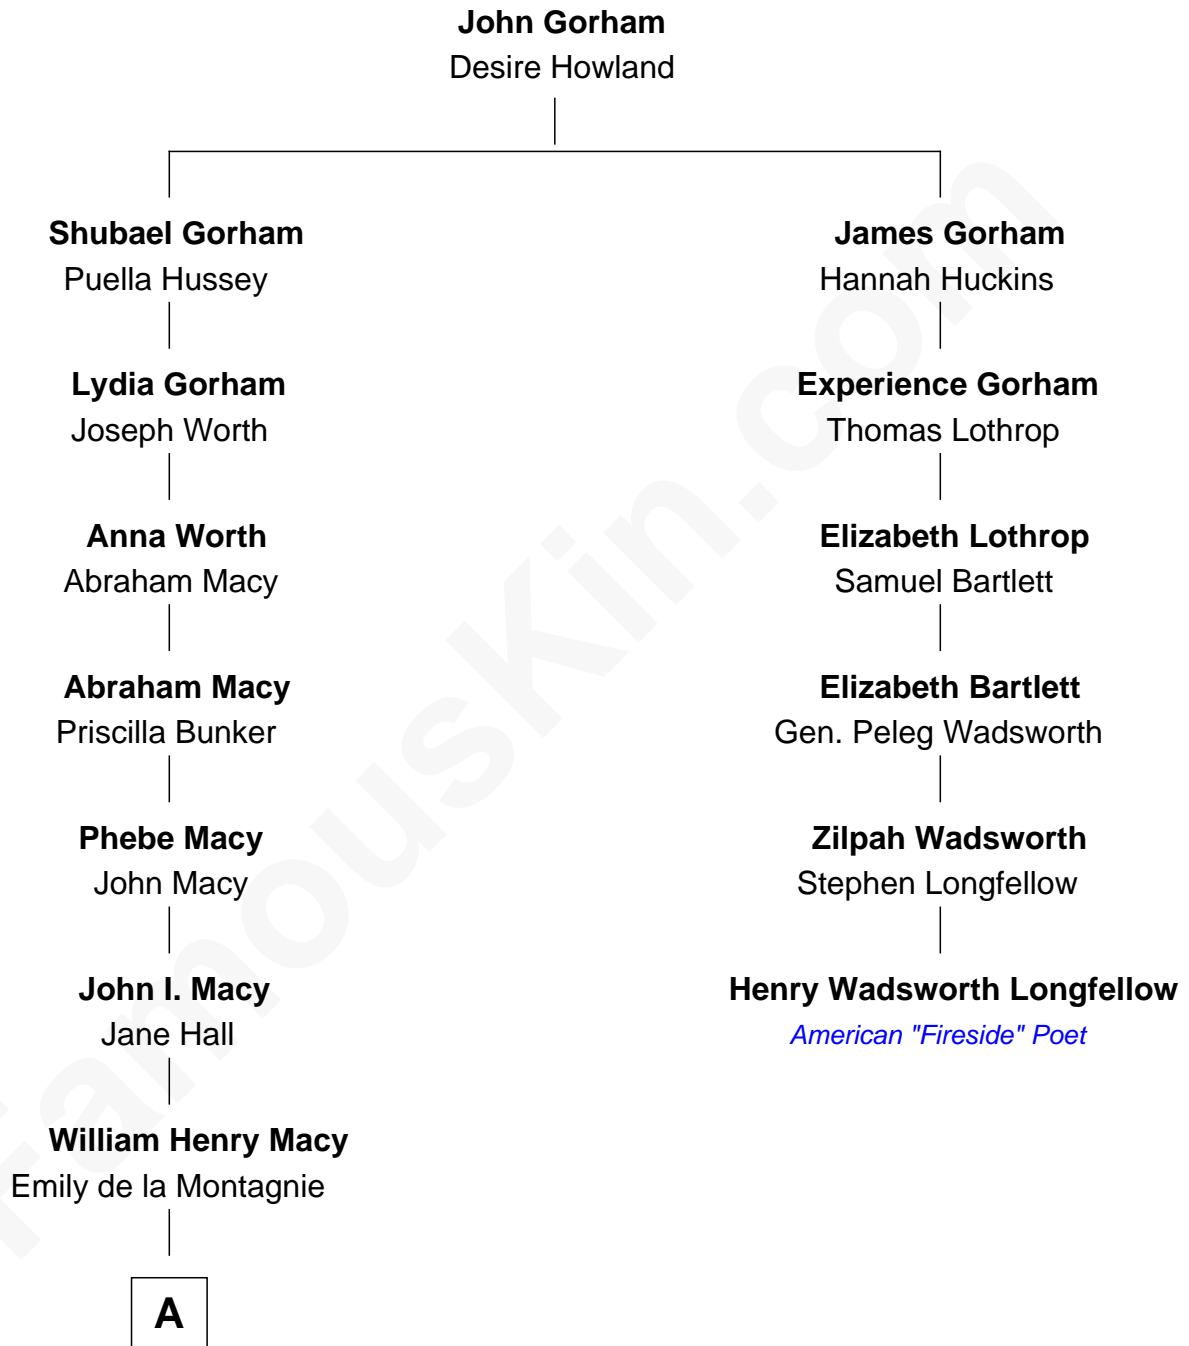

FamousKin.com Relationship Chart of

William H. Macy

TV and Movie Actor

5th cousin 4 times removed of

Henry Wadsworth Longfellow

American "Fireside" Poet

A

—
Albert Hall Macy
Elizabeth C. Somerville

—
William Hall Macy
Lois Elizabeth Overstreet

—
William H. Macy
TV and Movie Actor

FamousKin.com