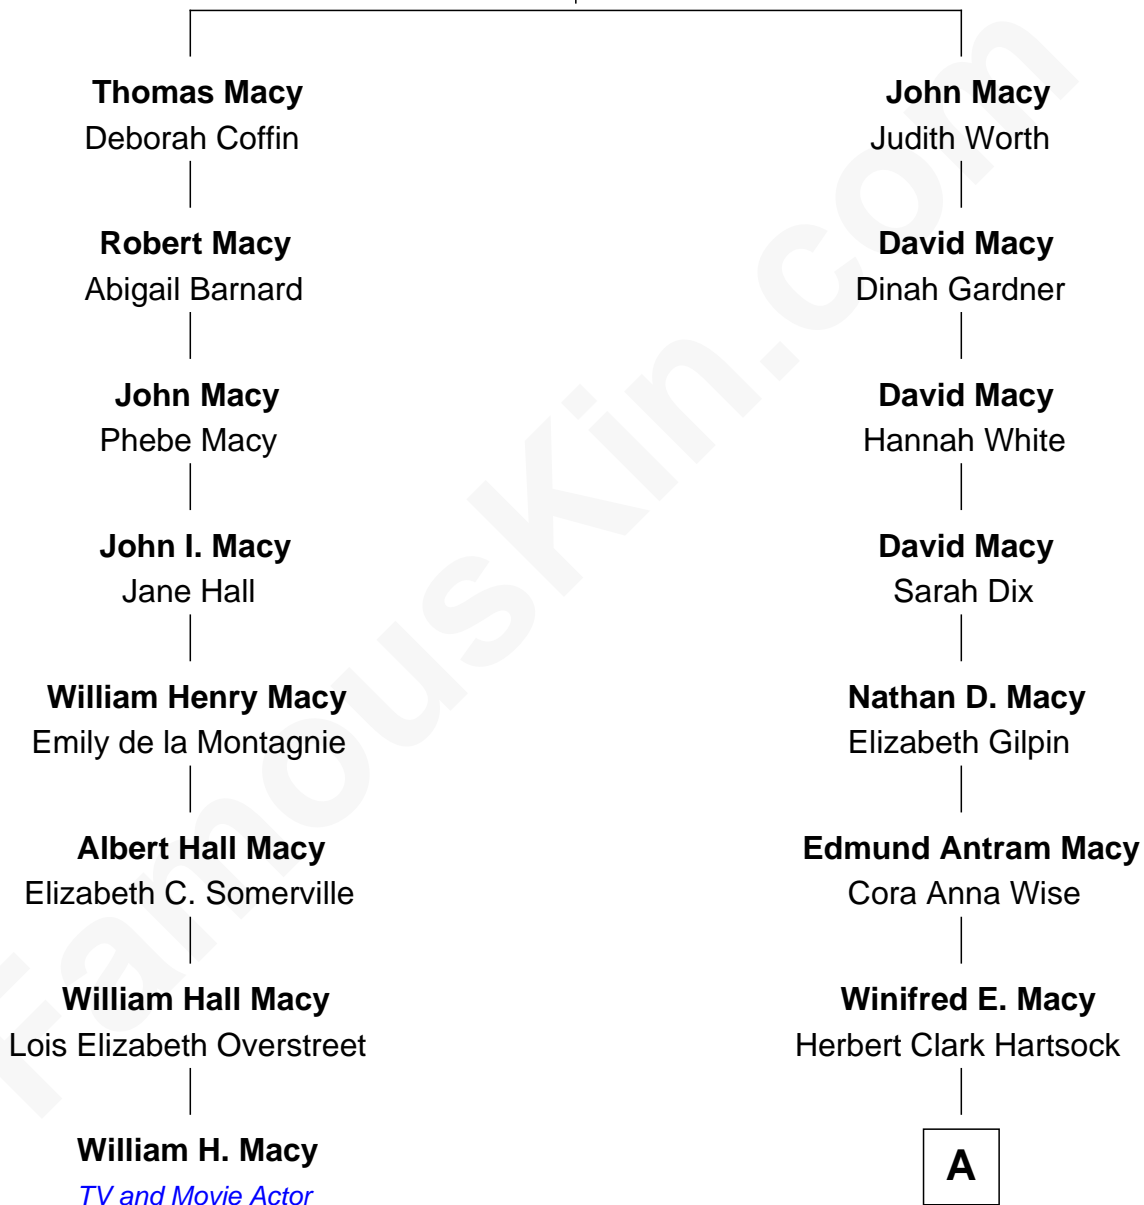

FamousKin.com Relationship Chart of

William H. Macy

TV and Movie Actor

7th cousin 2 times removed of

Ethan Hawke

Actor, Director, Screenwriter, Novelist

John Macy
Deborah Gardner

A

—
Betty Virginia Hartsock

Frank Taylor Hawke

—
James Steven Hawke

Leslie Carole Green

—
Ethan Hawke

Movie Actor

FamousKin.com