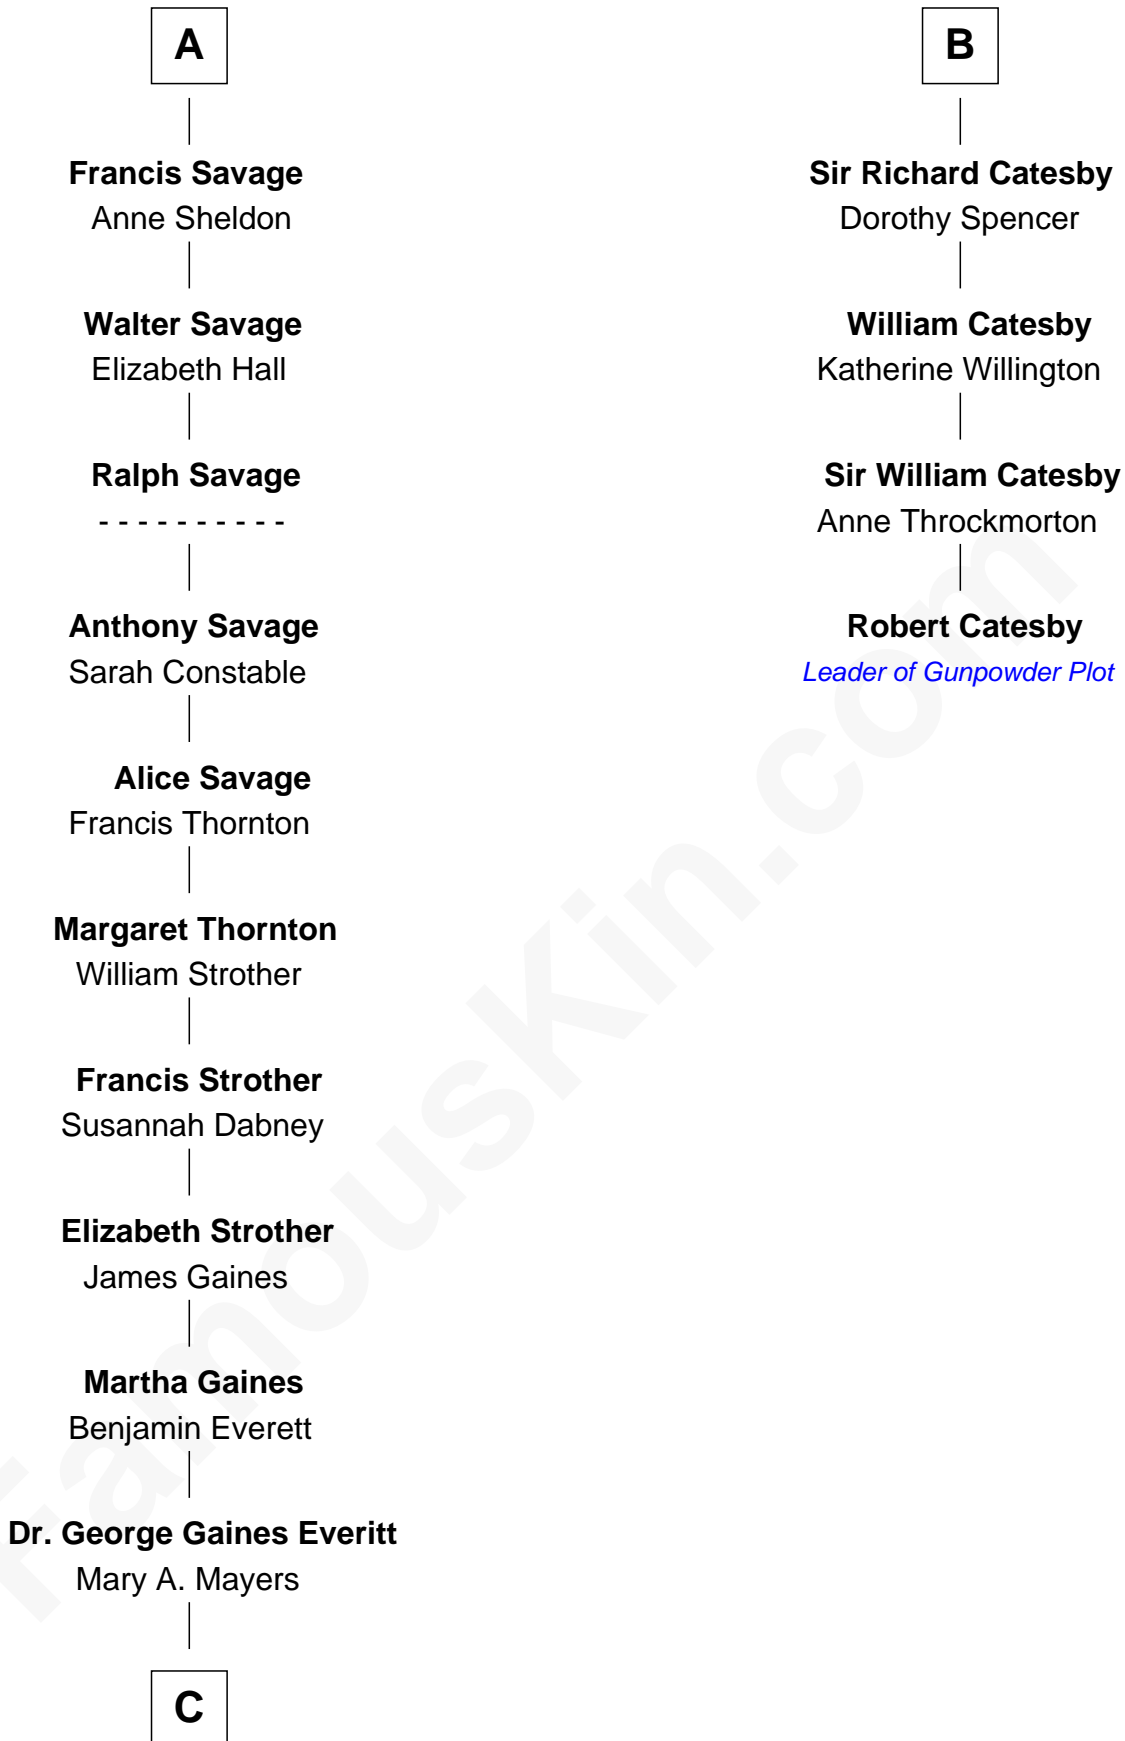

FamousKin.com Relationship Chart of

William H. Macy

TV and Movie Actor

10th cousin 10 times removed of

Robert Catesby

Leader of Gunpowder Plot

Bartholomew de Badlesmere

Margaret de Clare

Sir William de Ros

Elizabeth de Roos

Sir William la Zouche

Sir William la Zouche

Agnes Greene

Sir William la Zouche

Elizabeth - - - - -

William Zouche

Elizabeth St. John

Margaret Zouche

William Catesby

George Catesby

Elizabeth Empson

B

C

—
Horace Benjamin Everitt