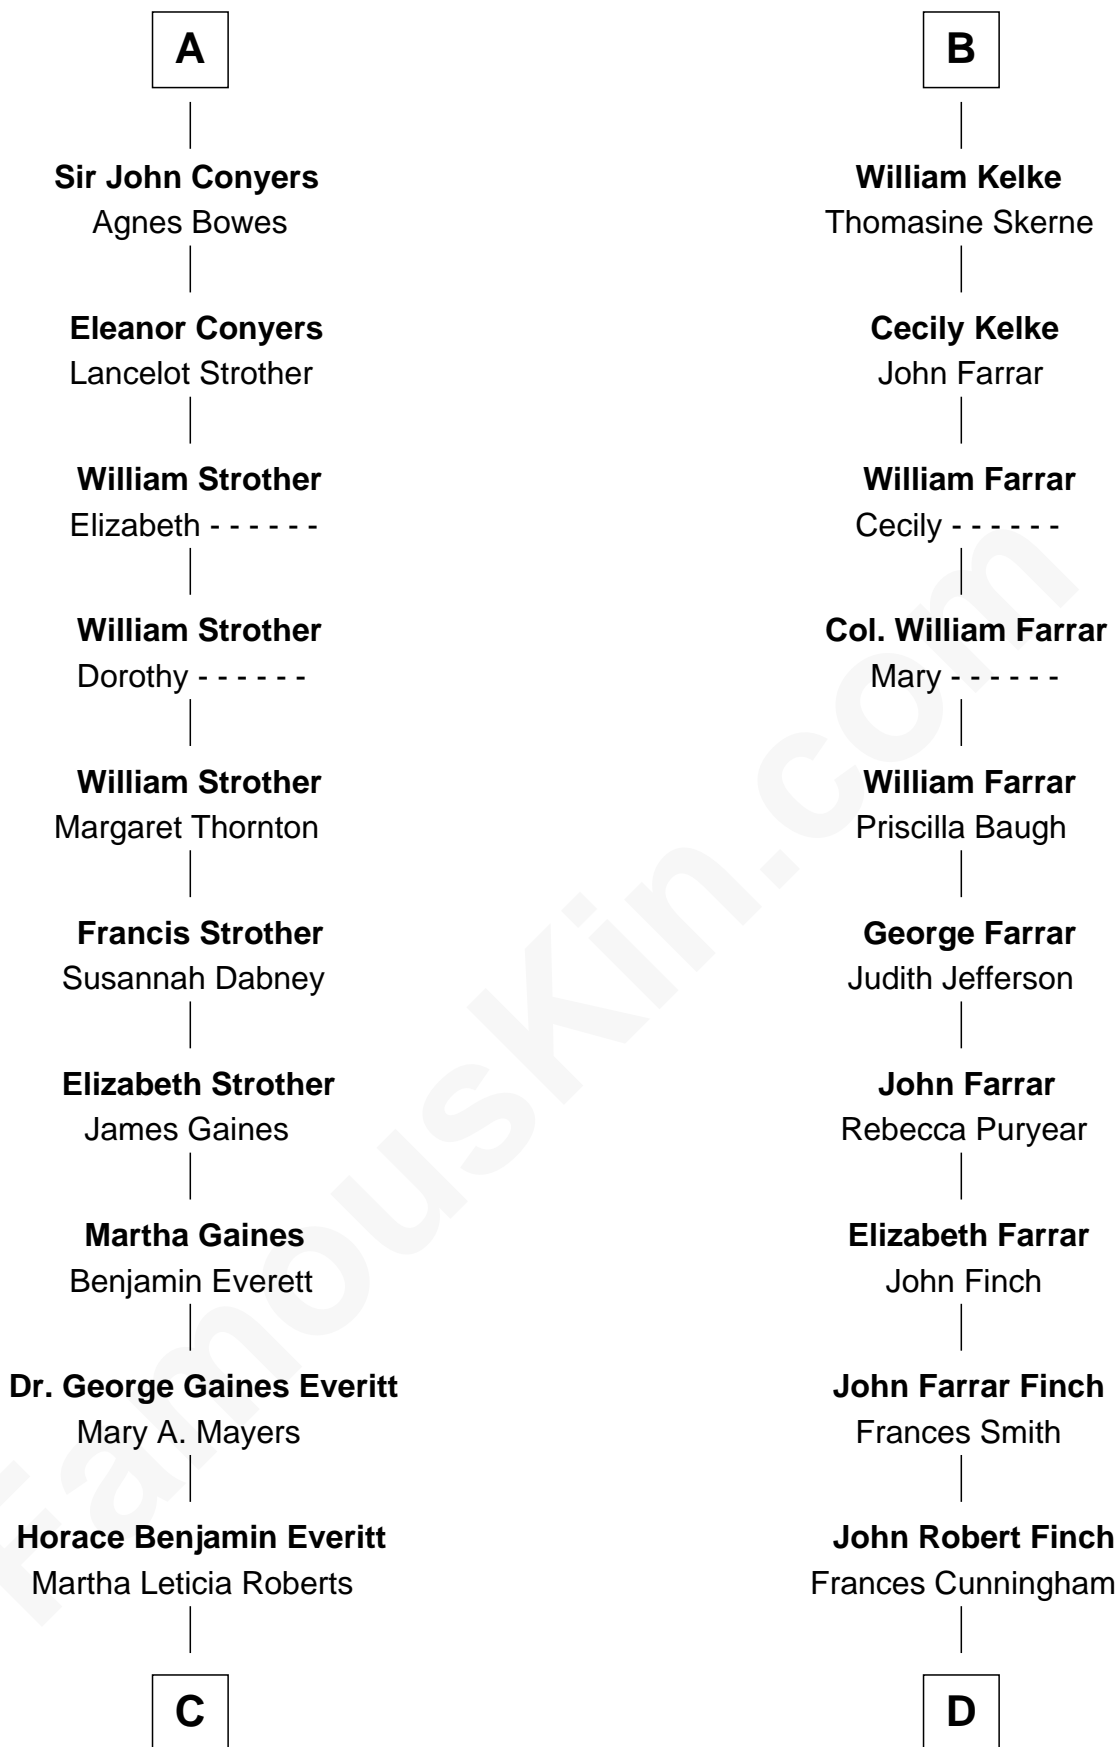

FamousKin.com Relationship Chart of

William H. Macy

TV and Movie Actor

19th cousin of

Harper Lee

Author of To Kill a Mockingbird

Sir Ralph de Neville

Alice de Audley

C

Mary Lois Everitt
Clement Overstreet

Lois Elizabeth Overstreet
William Hall Macy

William H. Macy
TV and Movie Actor

D

James Cunningham Finch
Ellen Rivers Williams

Frances Cunningham Finch
Amasa Coleman Lee