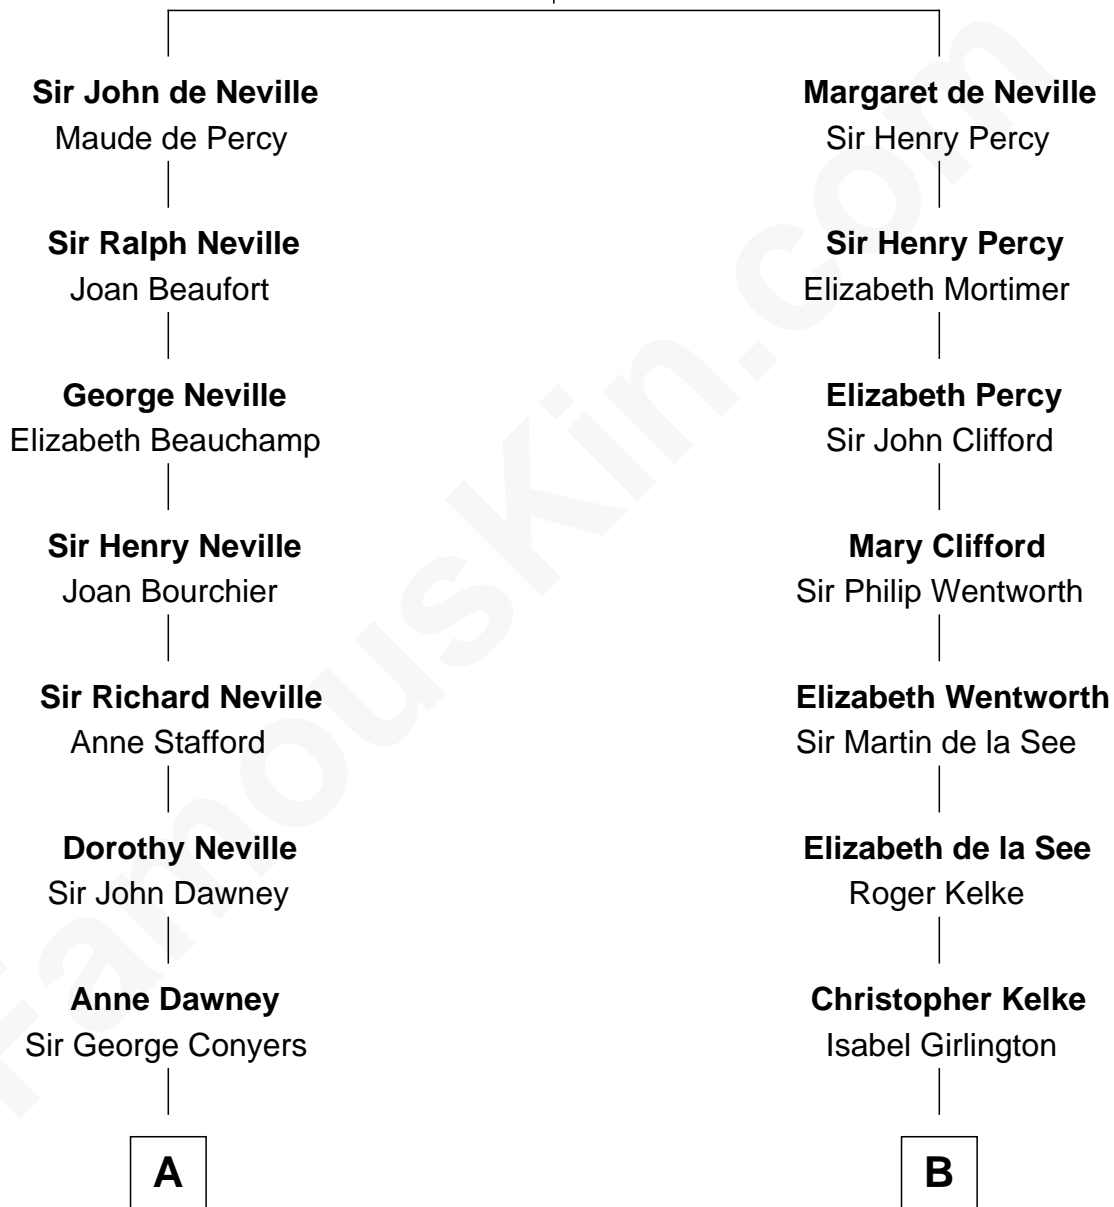

FamousKin.com Relationship Chart of

William H. Macy

TV and Movie Actor

19th cousin of

Harper Lee

Author of To Kill a Mockingbird

Sir Ralph de Neville

Alice de Audley

C

Mary Lois Everitt
Clement Overstreet

Lois Elizabeth Overstreet
William Hall Macy

William H. Macy
TV and Movie Actor

D

James Cunningham Finch
Ellen Rivers Williams

Frances Cunningham Finch
Amasa Coleman Lee