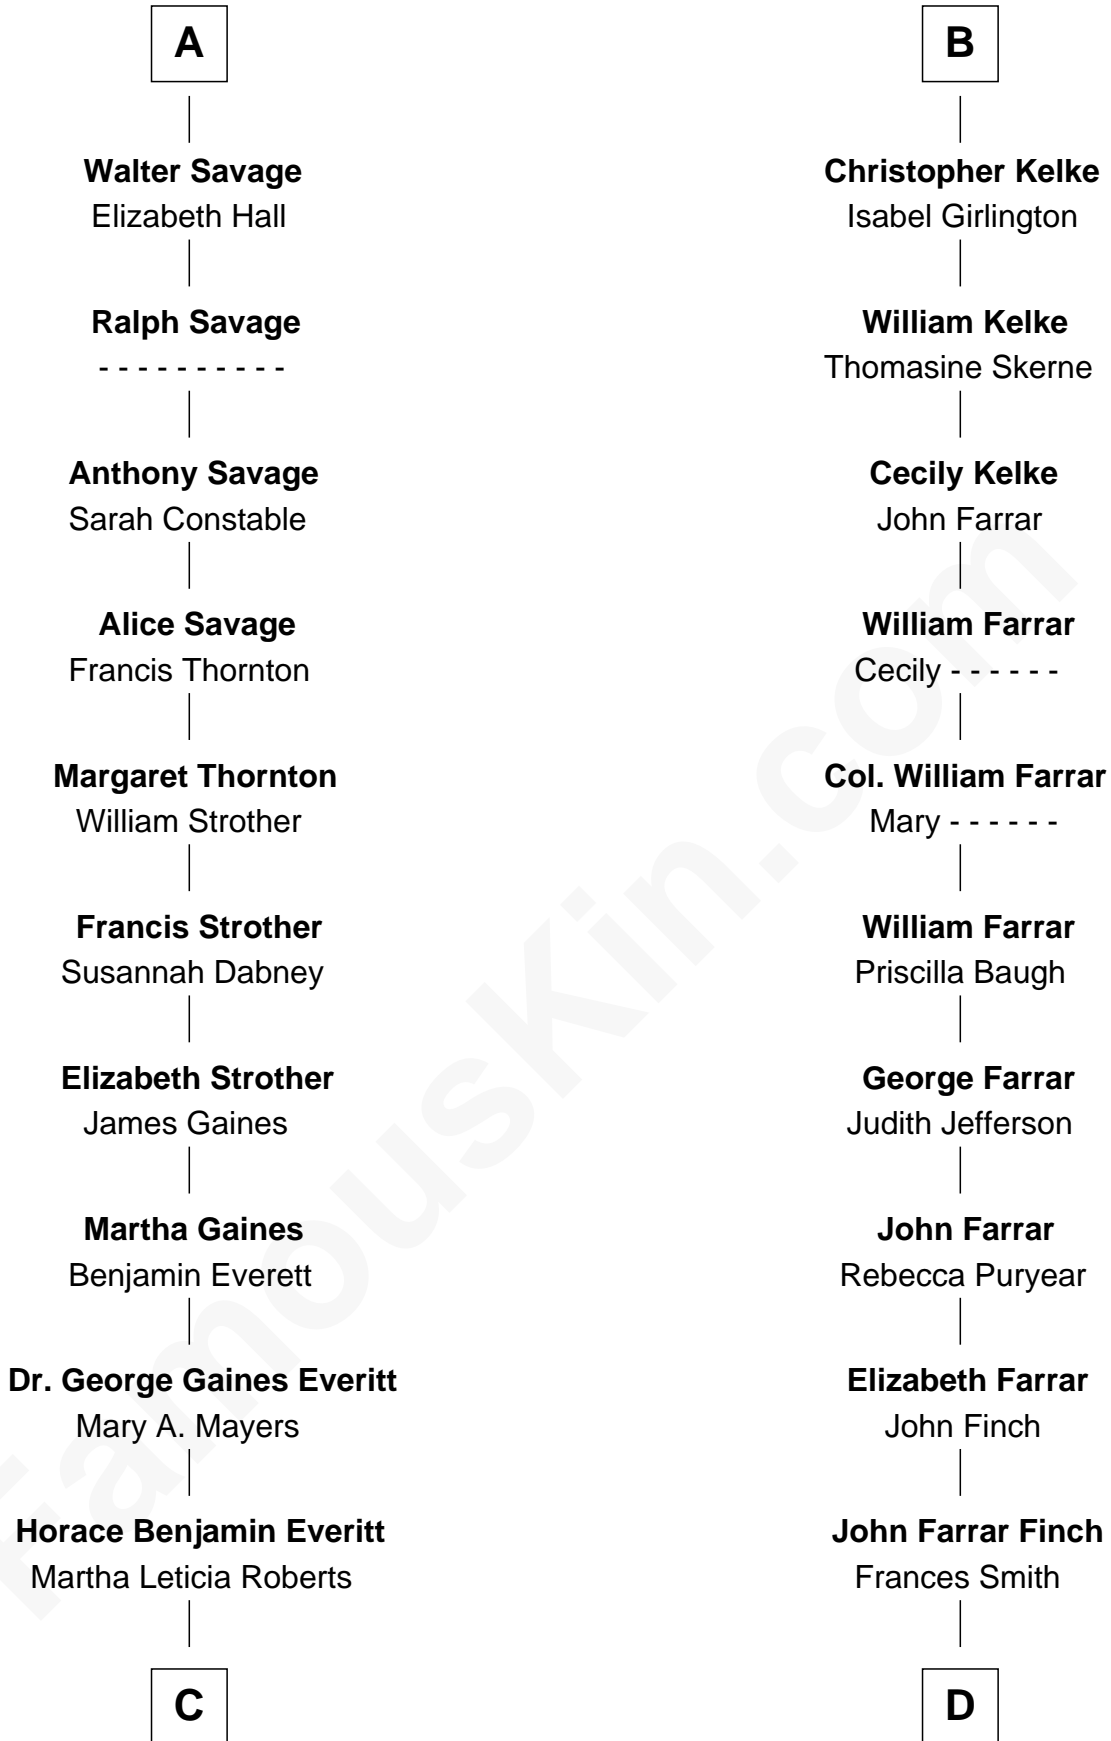

# FamousKin.com Relationship Chart of

**William H. Macy**

*TV and Movie Actor*

19th cousin 1 time removed of

**Harper Lee**

*Author of To Kill a Mockingbird*

**C**

**Mary Lois Everitt**  
Clement Overstreet

**Lois Elizabeth Overstreet**  
William Hall Macy

**William H. Macy**  
*TV and Movie Actor*

**D**

**John Robert Finch**  
Frances Cunningham

**James Cunningham Finch**  
Ellen Rivers Williams

**Frances Cunningham Finch**  
Amasa Coleman Lee

**Harper Lee**  
*Author of To Kill a Mockingbird*