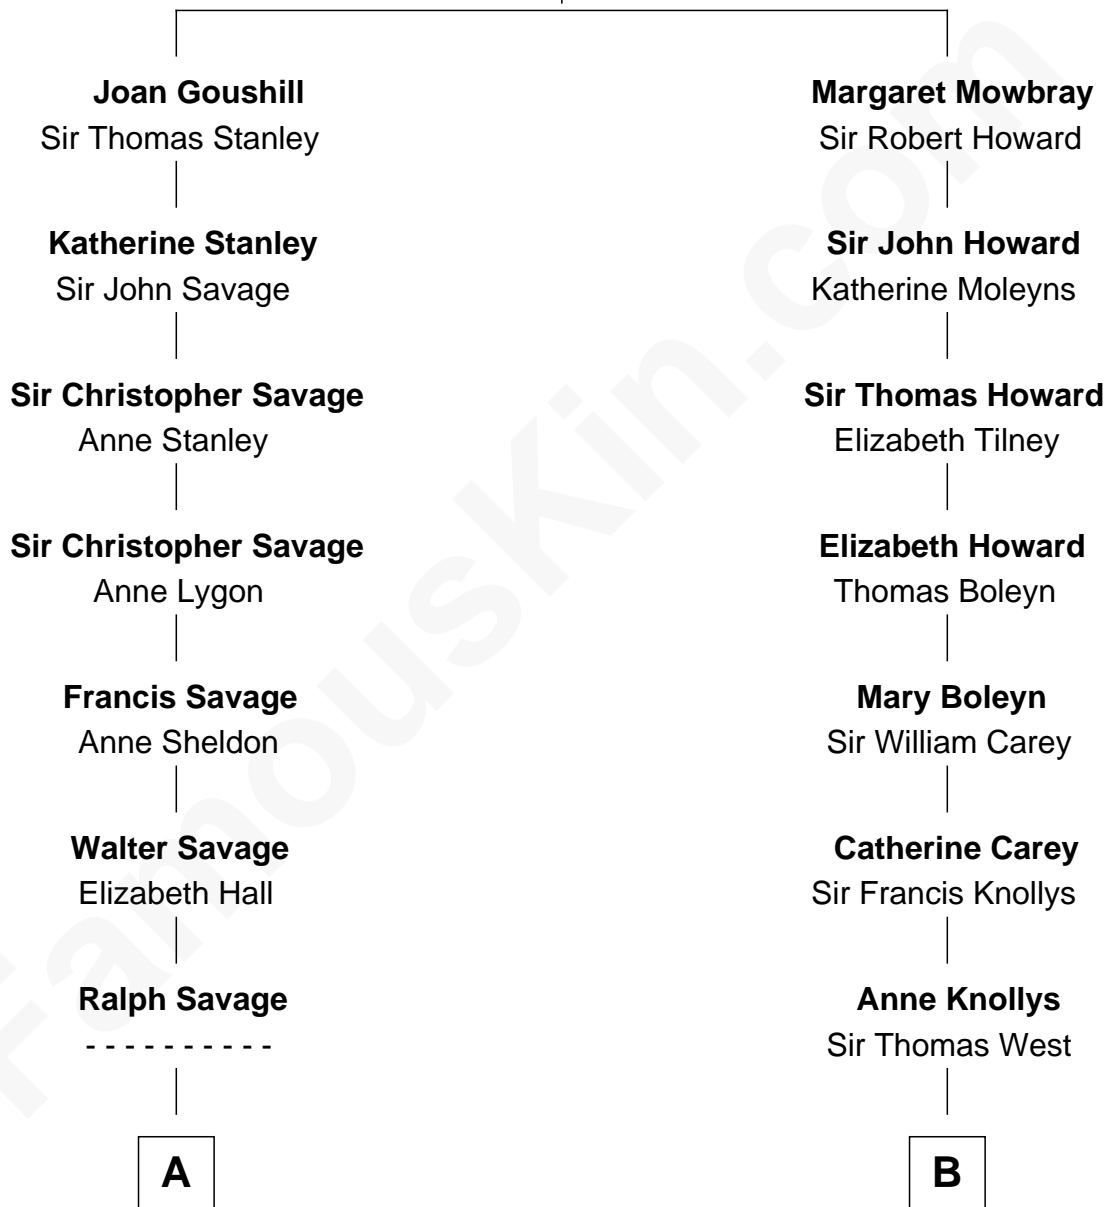

Elizabeth Fitzalan

with husband
Sir Robert Goushill

with husband
Sir Thomas Mowbray