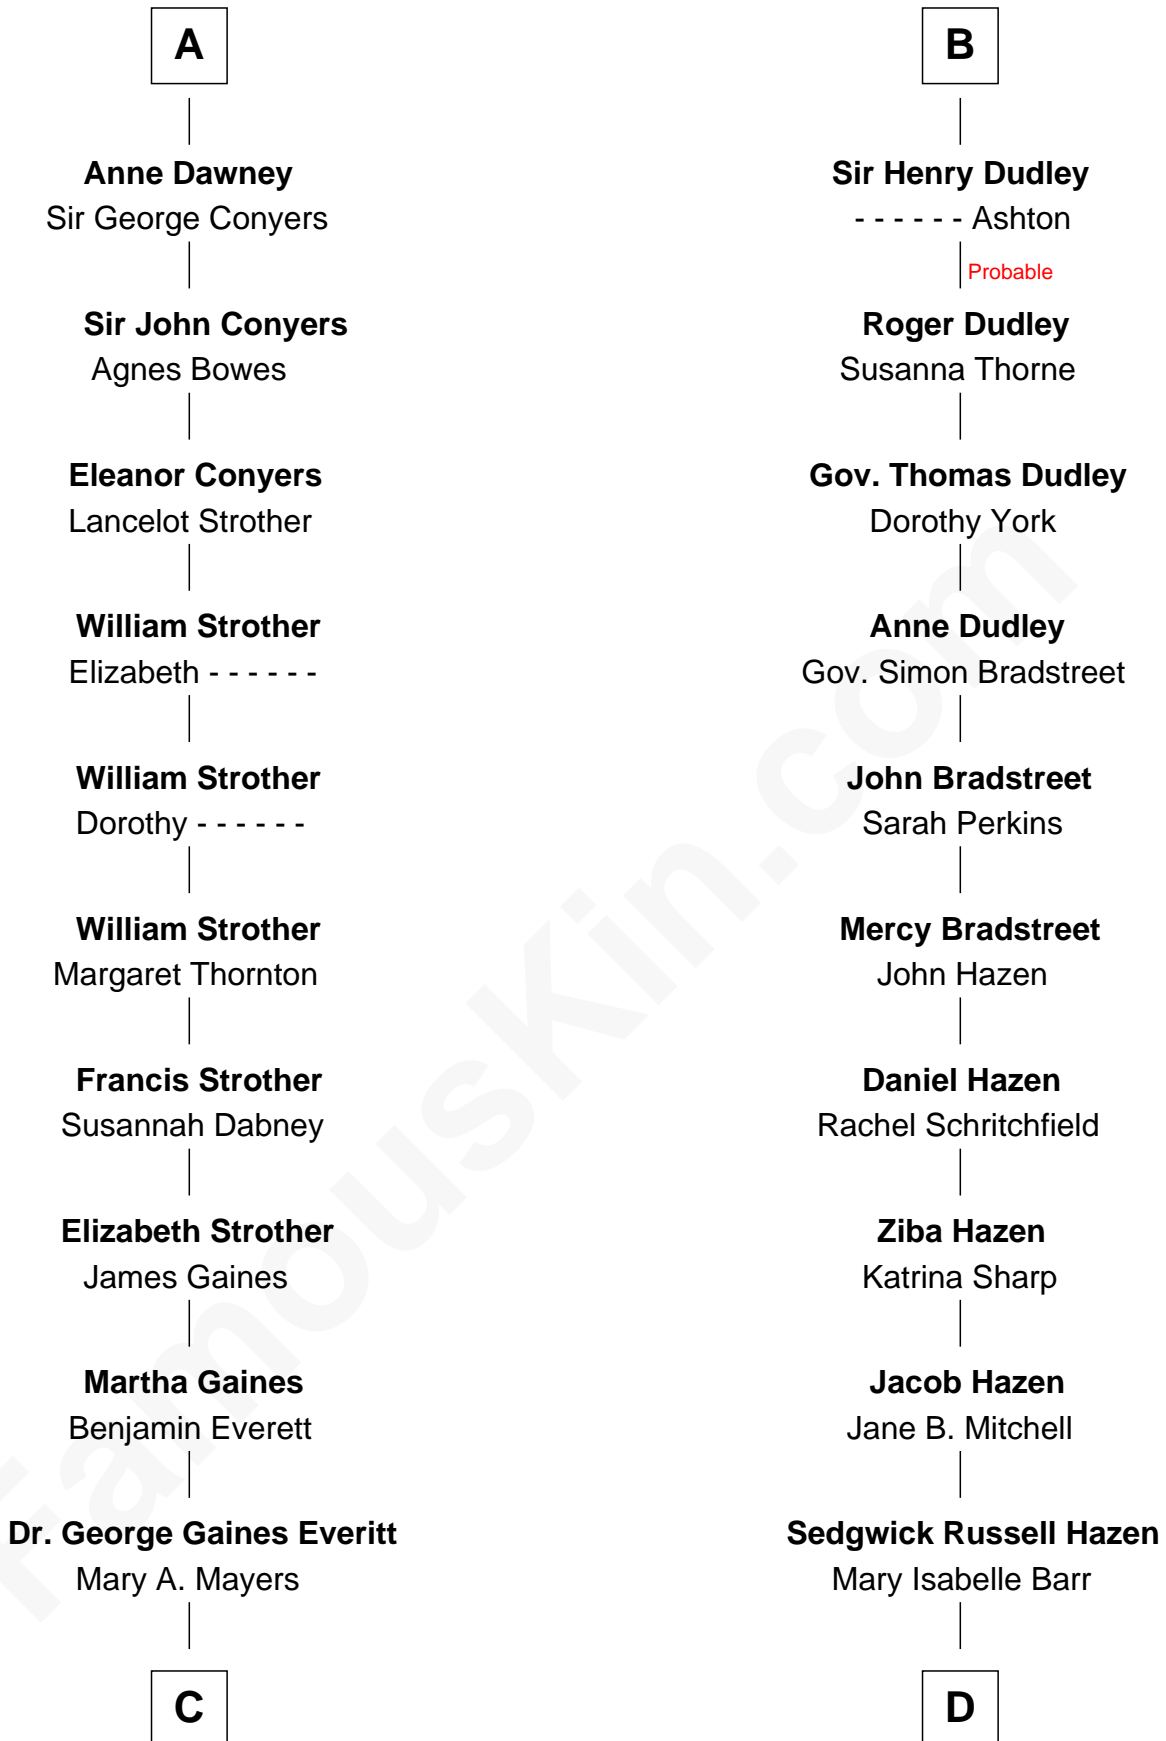

FamousKin.com Relationship Chart of

William H. Macy
TV and Movie Actor

20th cousin of

J. K. Simmons
TV and Movie Actor

C

Horace Benjamin Everitt

Martha Leticia Roberts

Mary Lois Everitt

Clement Overstreet

Lois Elizabeth Overstreet

William Hall Macy

William H. Macy

TV and Movie Actor

D

Lewis Jacob Hazen

Emma Broaddus Lewis