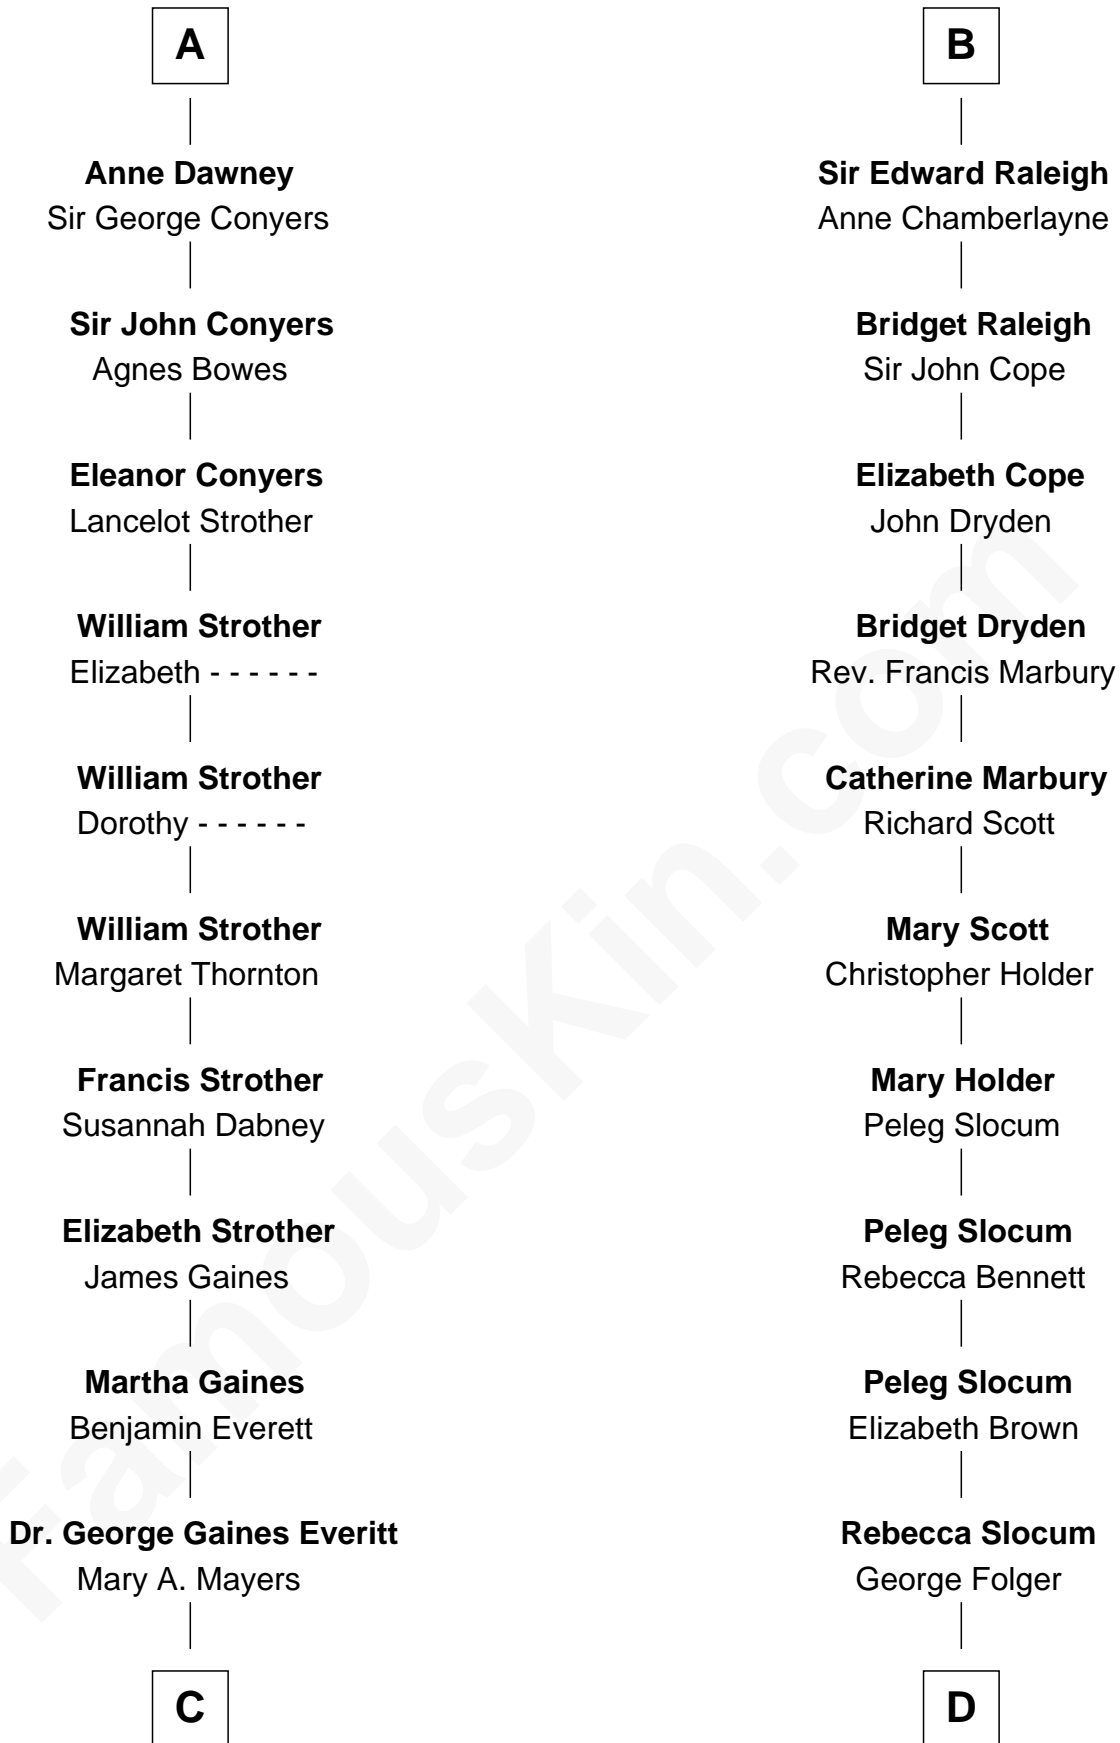

FamousKin.com Relationship Chart of

William H. Macy

TV and Movie Actor

19th cousin 1 time removed of

Henry Clay Folger

Founder of Folger Shakespeare Library and Chairman of Standard Oil

Sir Hugh I de Audley

Dorothy Neville
Sir John Dawney

A

Hugh de Audley
Margaret de Clare

Margaret de Audley
Ralph de Stafford

Elizabeth de Stafford
John de Ferrers

Robert de Ferrers
Margaret Despencer

Phillippa Ferrers
Sir Thomas Greene

Elizabeth Greene
William Raleigh

Sir Edward Raleigh
Margaret Verney

B

C

Horace Benjamin Everitt

Martha Leticia Roberts

Mary Lois Everitt

Clement Overstreet