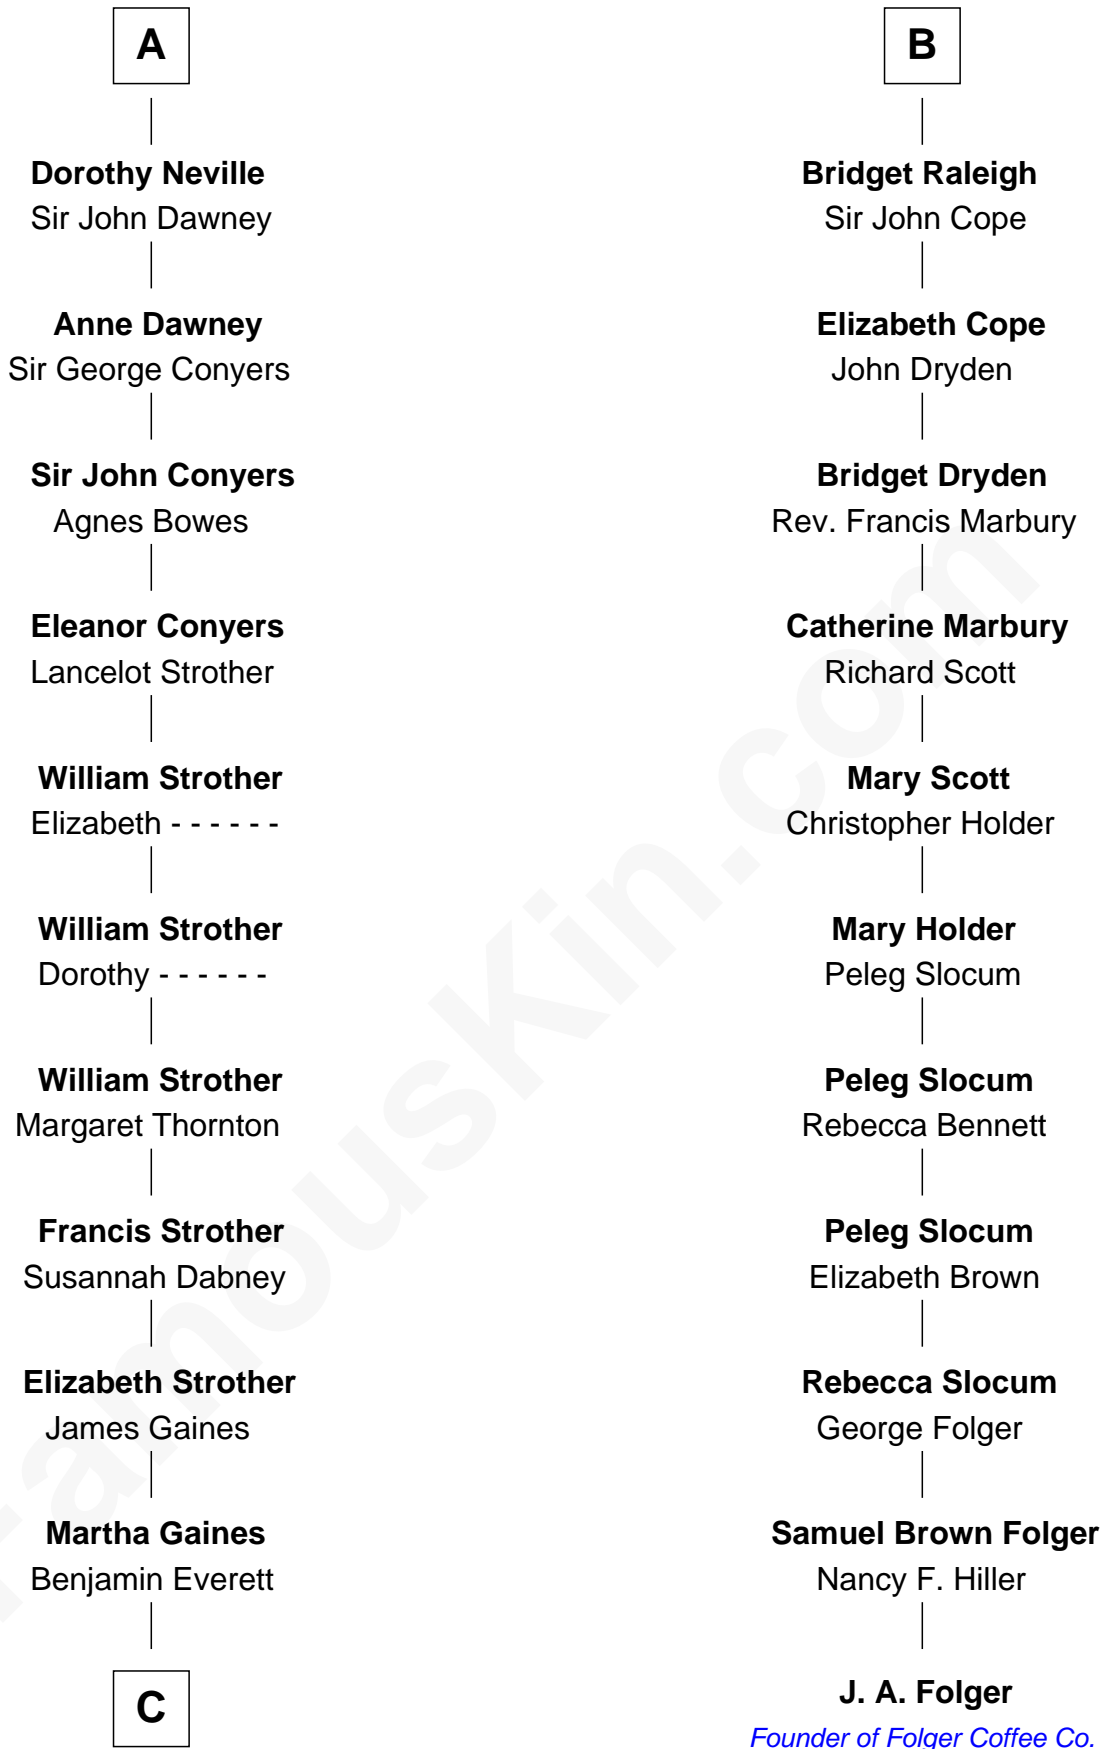

FamousKin.com Relationship Chart of

William H. Macy

TV and Movie Actor

17th cousin 4 times removed of

J. A. Folger

Founder of Folger Coffee Company

C

—
Dr. George Gaines Everitt

Mary A. Mayers

—
Horace Benjamin Everitt

Martha Leticia Roberts

—
Mary Lois Everitt

Clement Overstreet

—
Lois Elizabeth Overstreet

William Hall Macy

—
William H. Macy