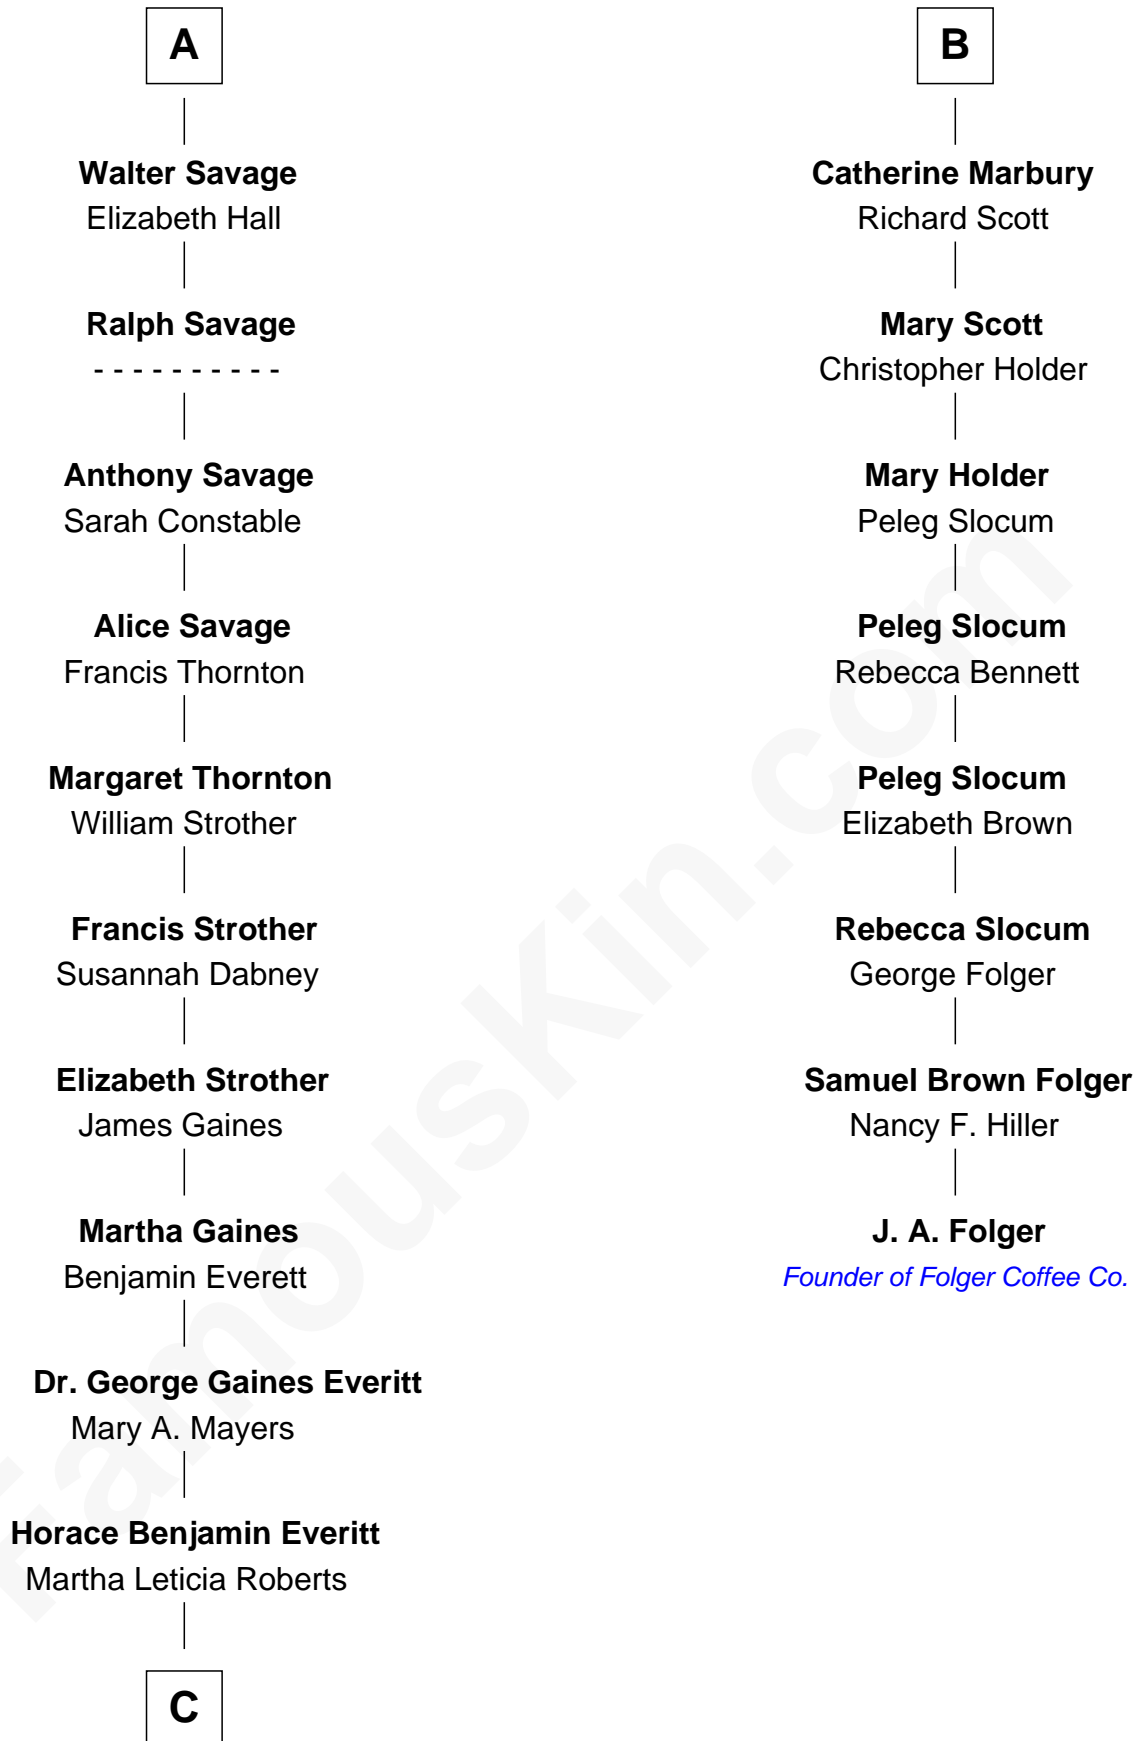

FamousKin.com Relationship Chart of

William H. Macy

TV and Movie Actor

14th cousin 5 times removed of

J. A. Folger

Founder of Folger Coffee Company

C

—
Mary Lois Everitt
Clement Overstreet

—
Lois Elizabeth Overstreet
William Hall Macy

—
William H. Macy
TV and Movie Actor

FamousKin.com