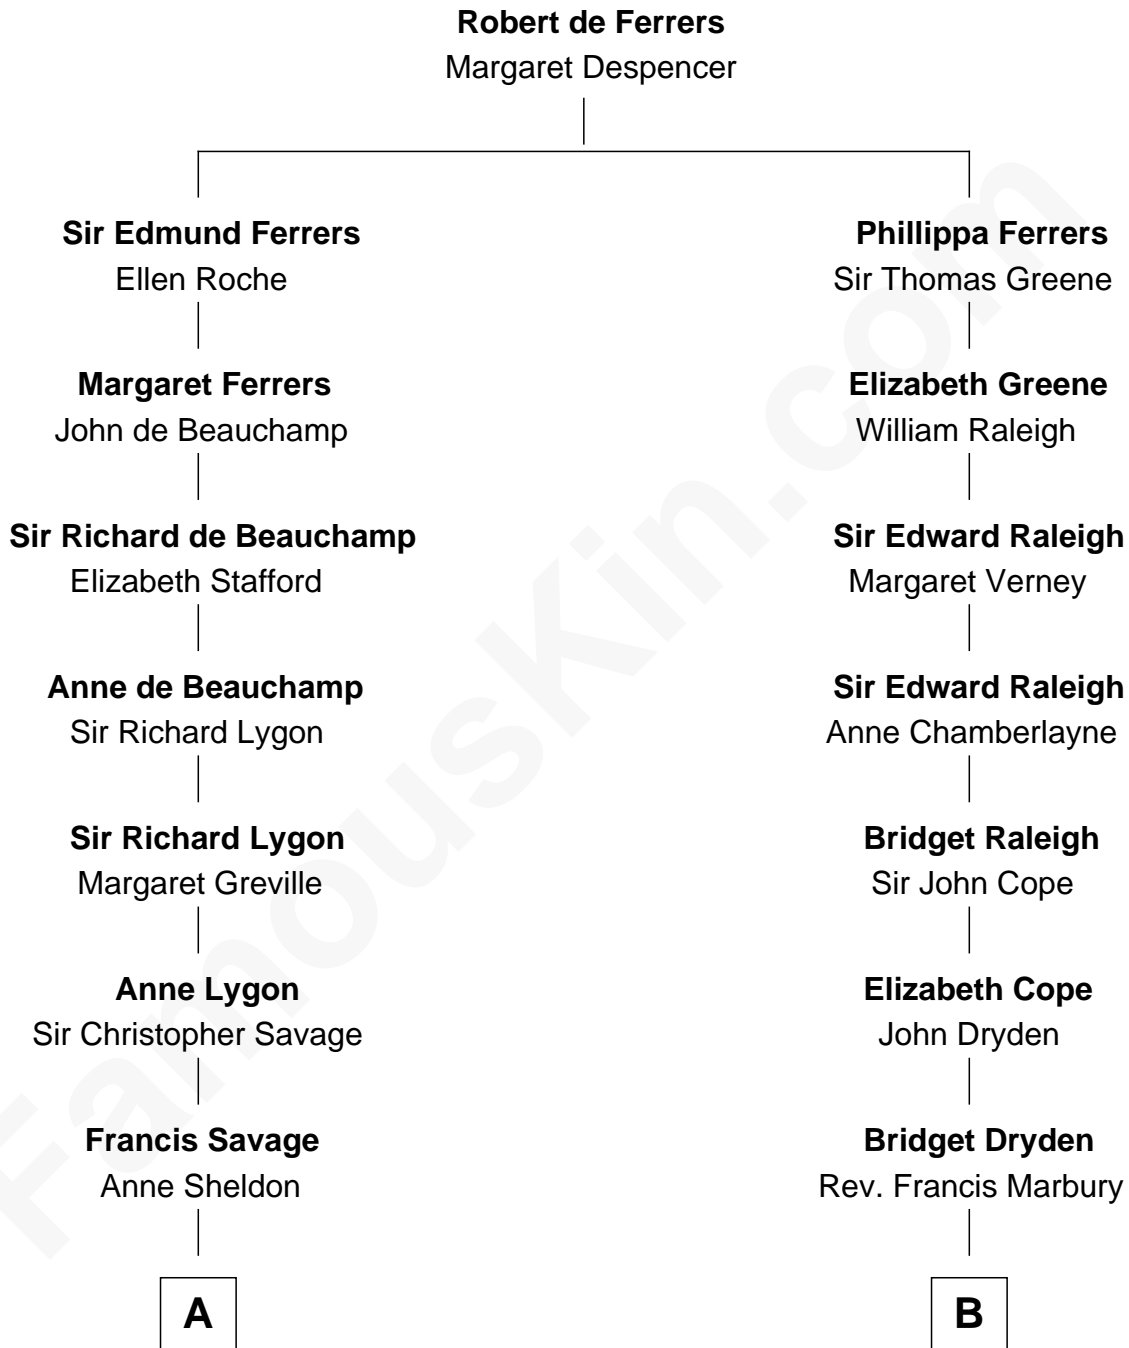

FamousKin.com Relationship Chart of

William H. Macy

TV and Movie Actor

14th cousin 5 times removed of

J. A. Folger

Founder of Folger Coffee Company

C

—
Mary Lois Everitt
Clement Overstreet

—
Lois Elizabeth Overstreet
William Hall Macy

—
William H. Macy
TV and Movie Actor

FamousKin.com