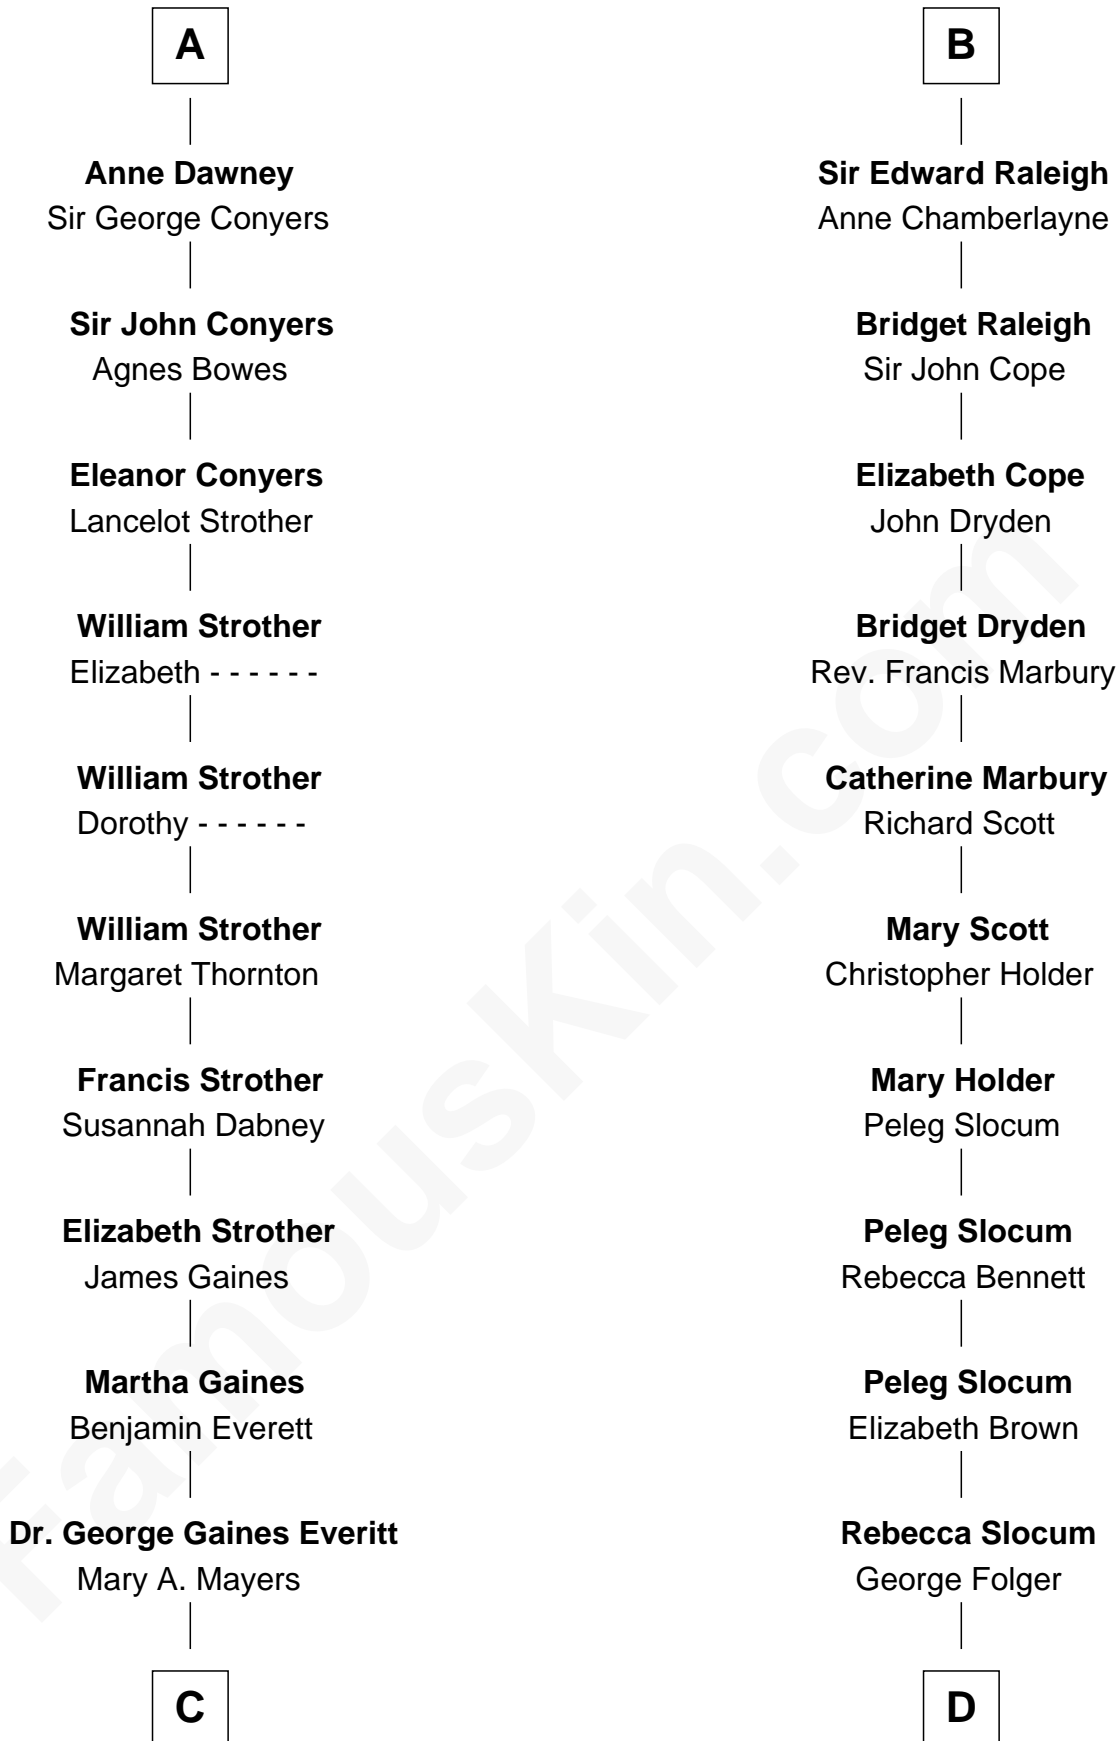

FamousKin.com Relationship Chart of

William H. Macy

TV and Movie Actor

18th cousin 2 times removed of

J. A. Folger

Founder of Folger Coffee Company

Sir Hugh I de Audley

Iseult de Mortimer

A

Hugh de Audley
Margaret de Clare

Margaret de Audley
Ralph de Stafford

Elizabeth de Stafford
John de Ferrers

Robert de Ferrers
Margaret Despencer

Phillippa Ferrers
Sir Thomas Greene

Elizabeth Greene
William Raleigh

Sir Edward Raleigh
Margaret Verney

B

C

Horace Benjamin Everitt

Martha Leticia Roberts

Mary Lois Everitt

Clement Overstreet

Lois Elizabeth Overstreet