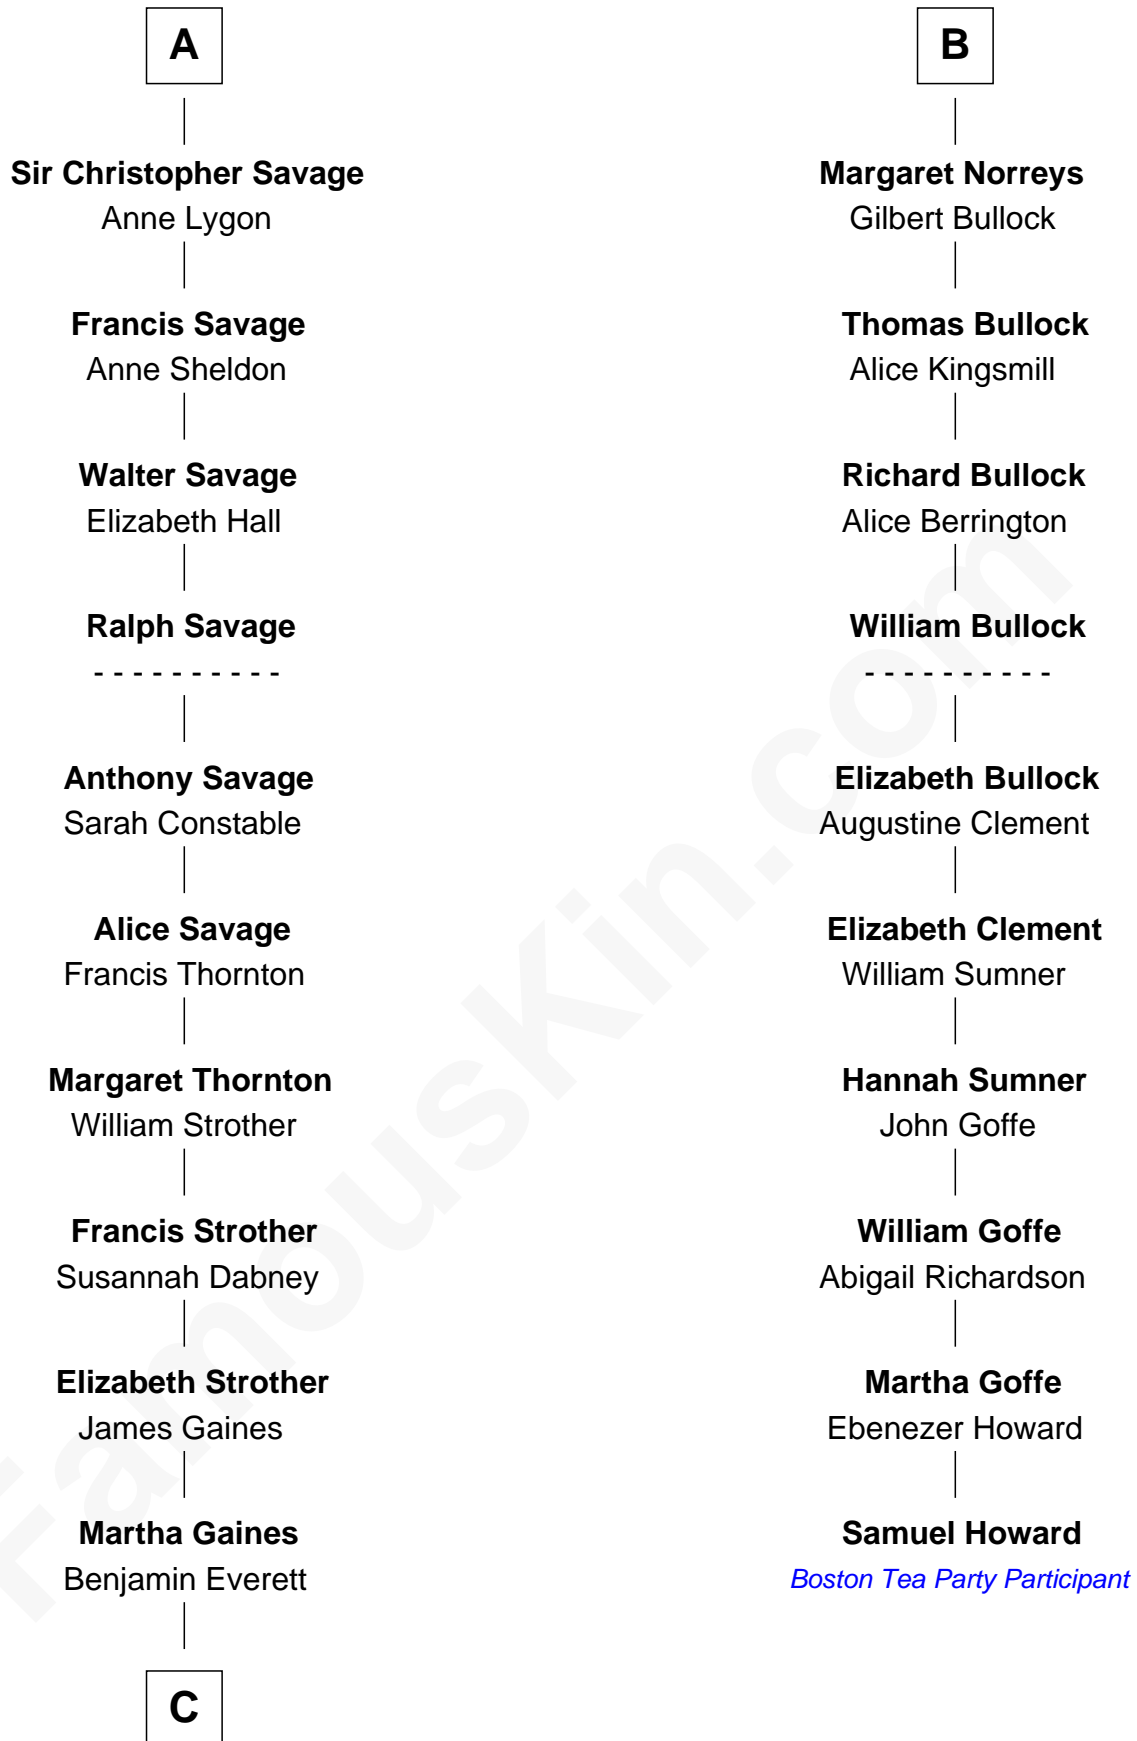

# FamousKin.com Relationship Chart of

**William H. Macy**

*TV and Movie Actor*

16th cousin 5 times removed of

**Samuel Howard**

*Boston Tea Party Participant*

**C**

—  
**Dr. George Gaines Everitt**

Mary A. Mayers

—  
**Horace Benjamin Everitt**

Martha Leticia Roberts

—  
**Mary Lois Everitt**

Clement Overstreet

—  
**Lois Elizabeth Overstreet**

William Hall Macy

—  
**William H. Macy**