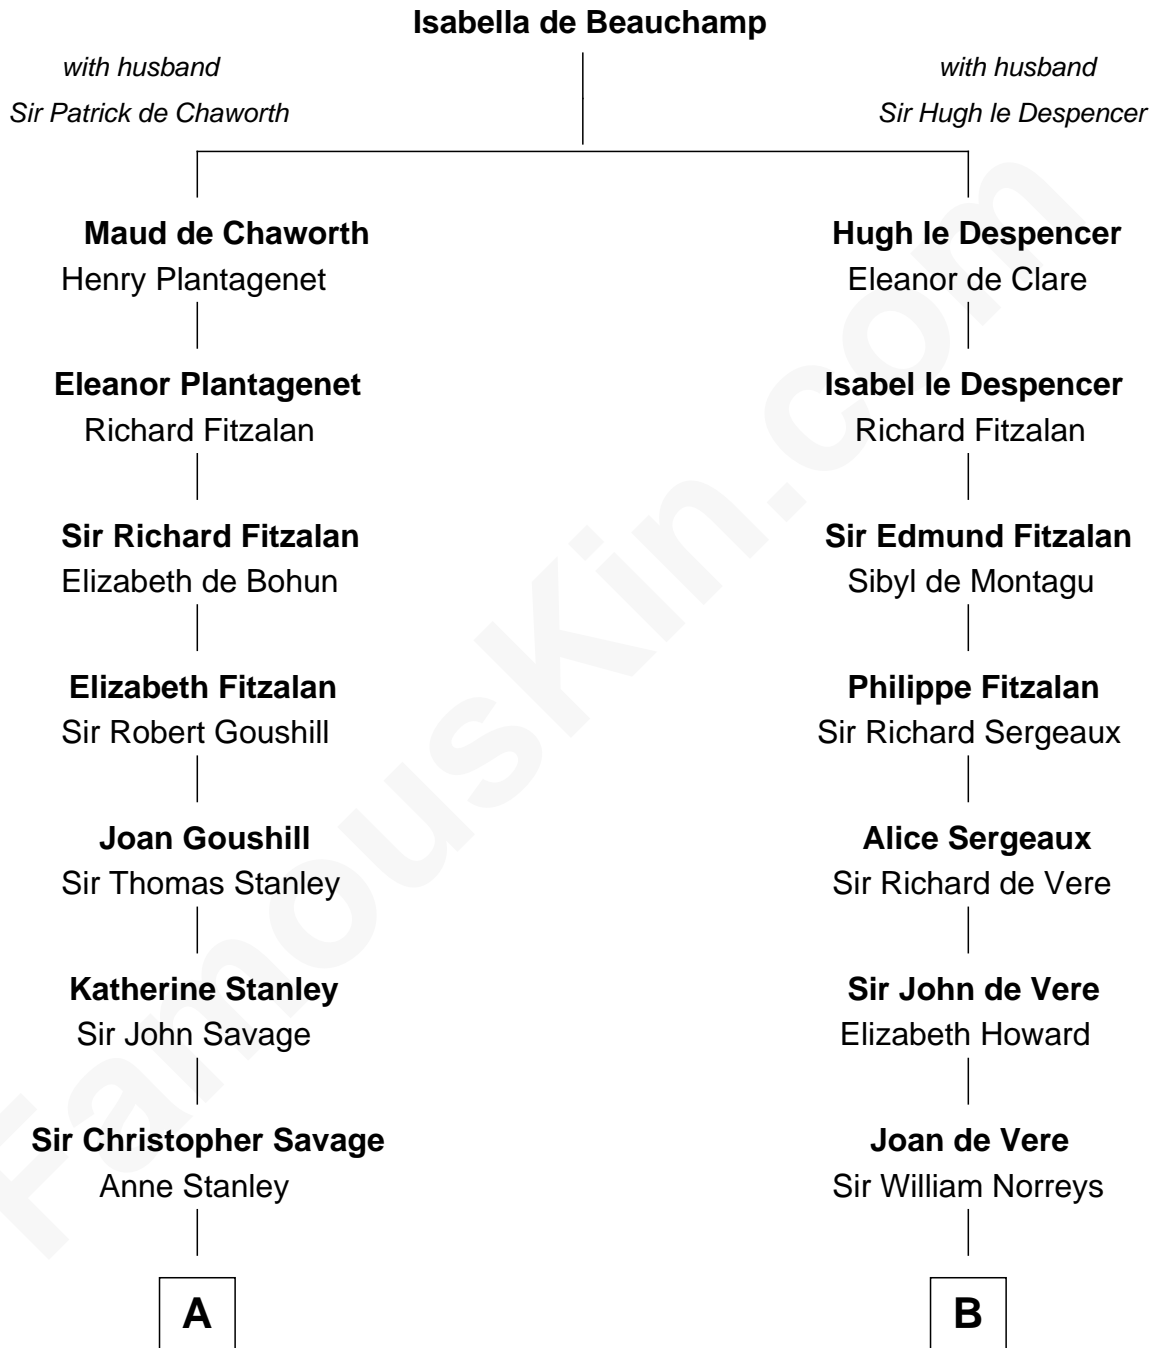

# FamousKin.com Relationship Chart of

**William H. Macy**

*TV and Movie Actor*

16th cousin 5 times removed of

**Samuel Howard**

*Boston Tea Party Participant*

**C**

—  
**Dr. George Gaines Everitt**

Mary A. Mayers

—  
**Horace Benjamin Everitt**

Martha Leticia Roberts

—  
**Mary Lois Everitt**

Clement Overstreet

—  
**Lois Elizabeth Overstreet**

William Hall Macy

—  
**William H. Macy**