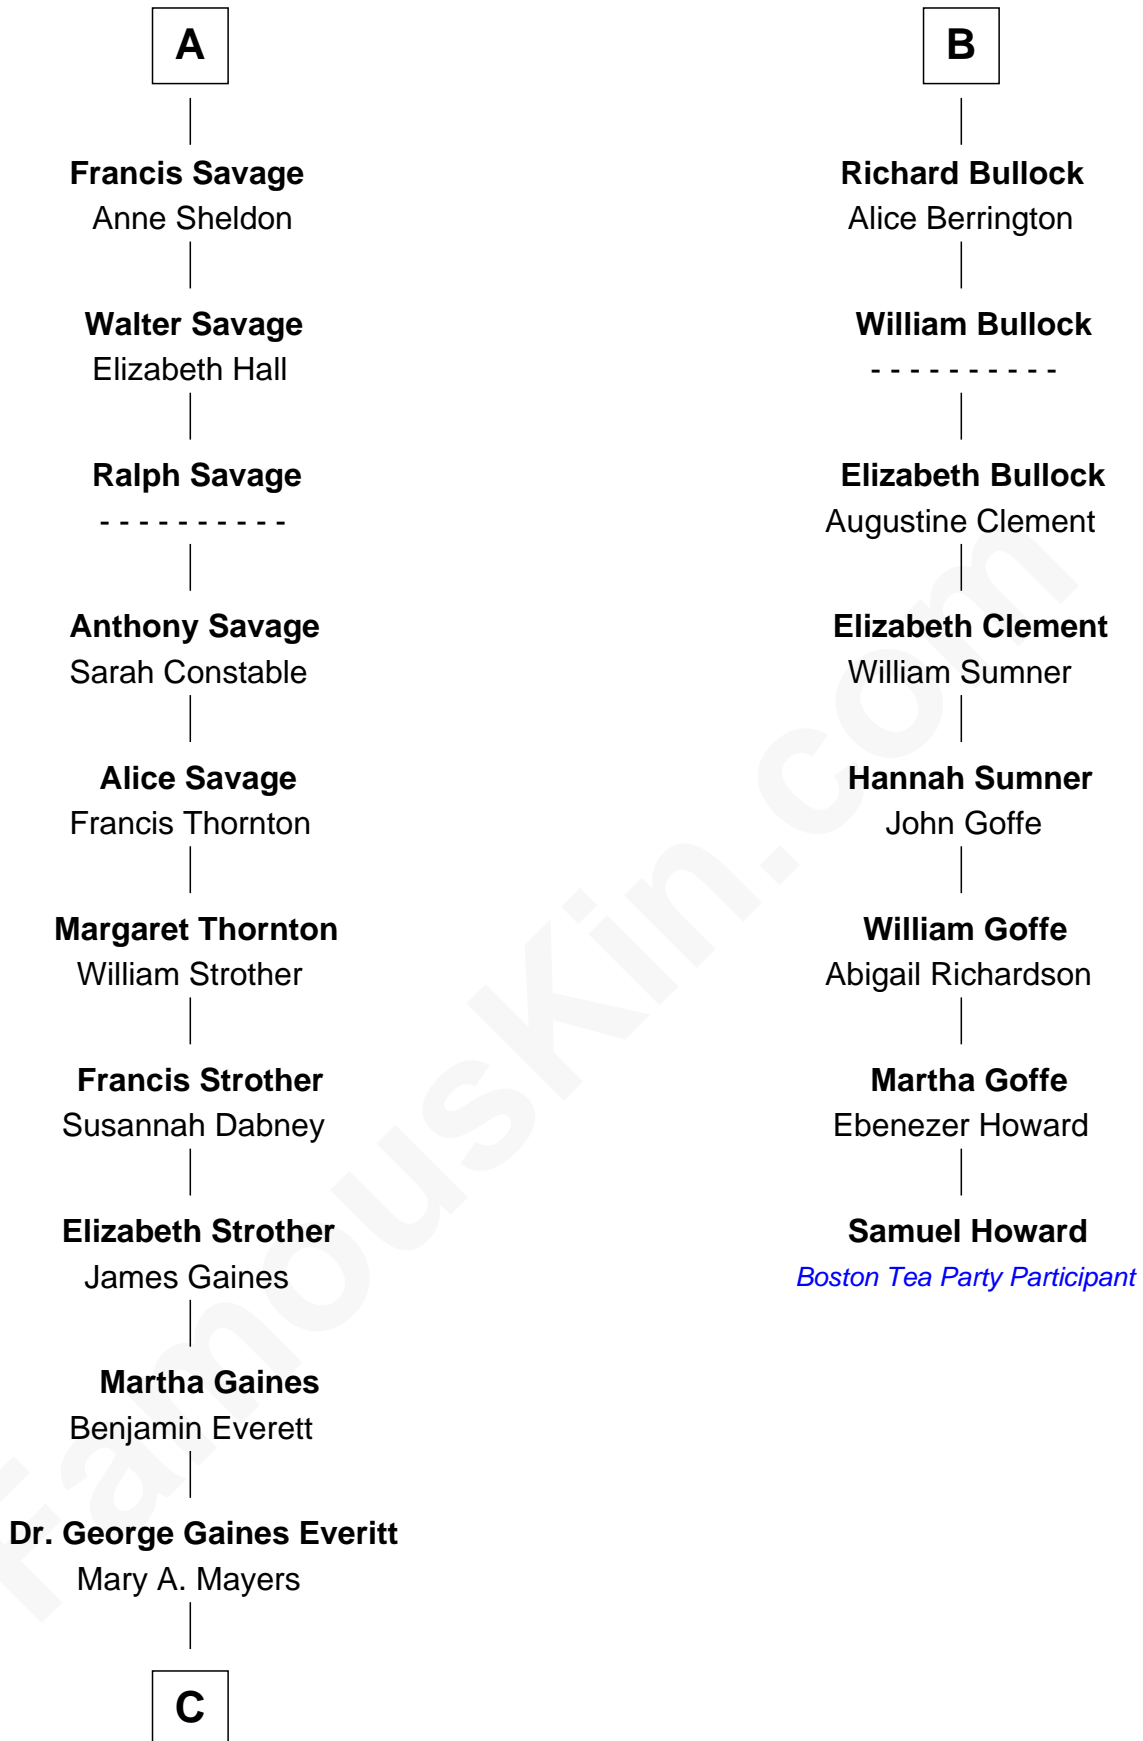

# FamousKin.com Relationship Chart of

**William H. Macy**

*TV and Movie Actor*

14th cousin 6 times removed of

**Samuel Howard**

*Boston Tea Party Participant*

**Bartholomew de Badlesmere**

Margaret de Clare

**C**

—  
**Horace Benjamin Everitt**

Martha Leticia Roberts

—  
**Mary Lois Everitt**

Clement Overstreet

—  
**Lois Elizabeth Overstreet**

William Hall Macy

—  
**William H. Macy**