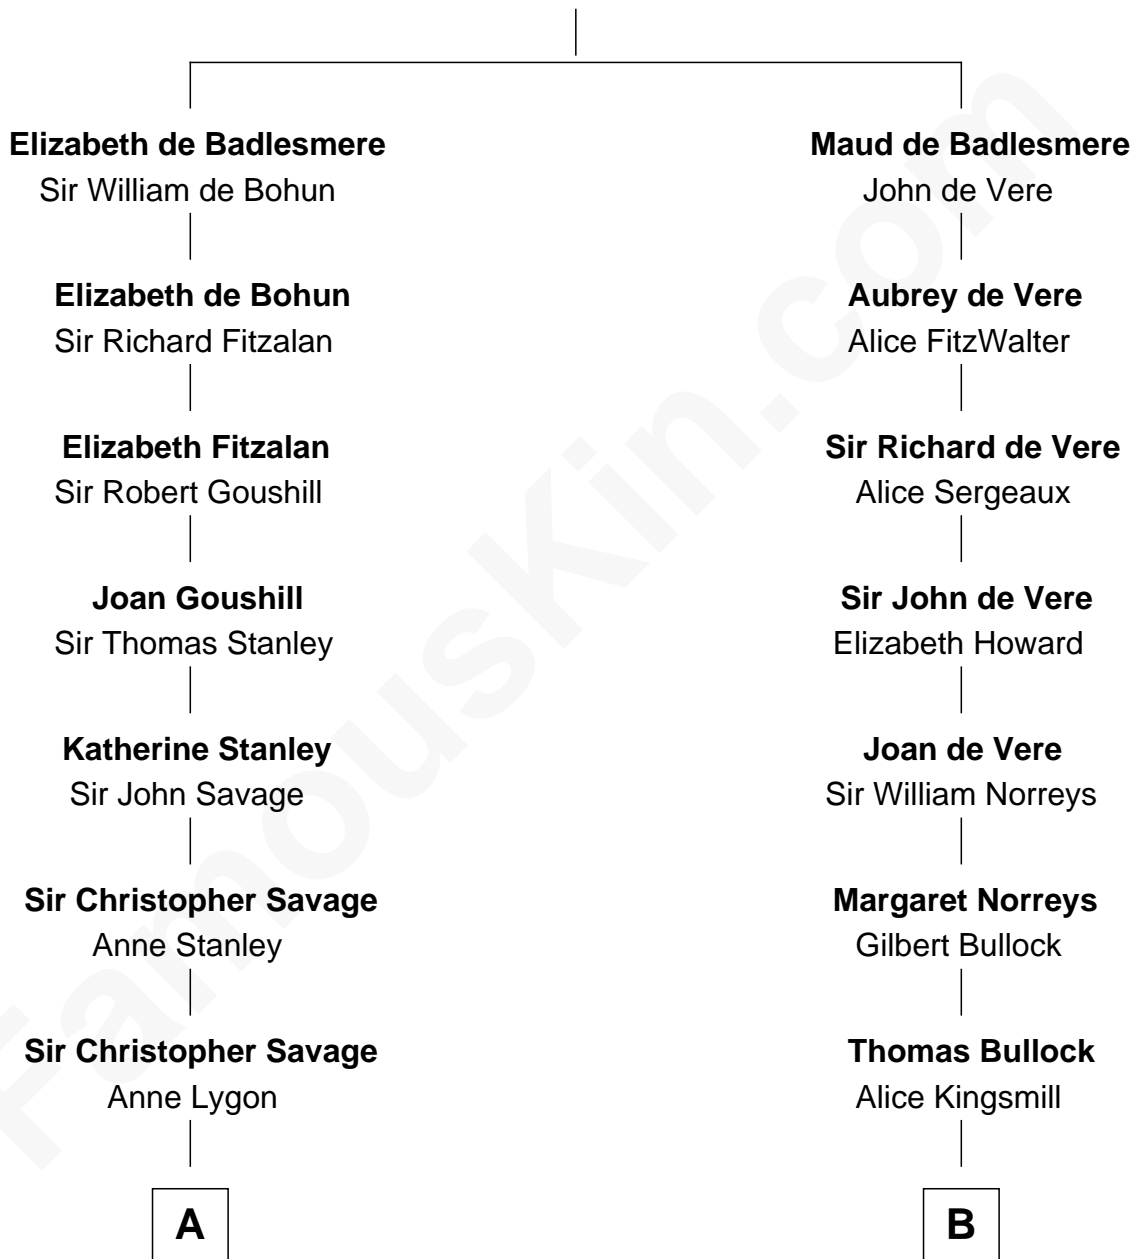

# FamousKin.com Relationship Chart of

**William H. Macy**

*TV and Movie Actor*

14th cousin 6 times removed of

**Samuel Howard**

*Boston Tea Party Participant*

**Bartholomew de Badlesmere**

Margaret de Clare

**C**

—  
**Horace Benjamin Everitt**

Martha Leticia Roberts

—  
**Mary Lois Everitt**

Clement Overstreet

—  
**Lois Elizabeth Overstreet**

William Hall Macy

—  
**William H. Macy**