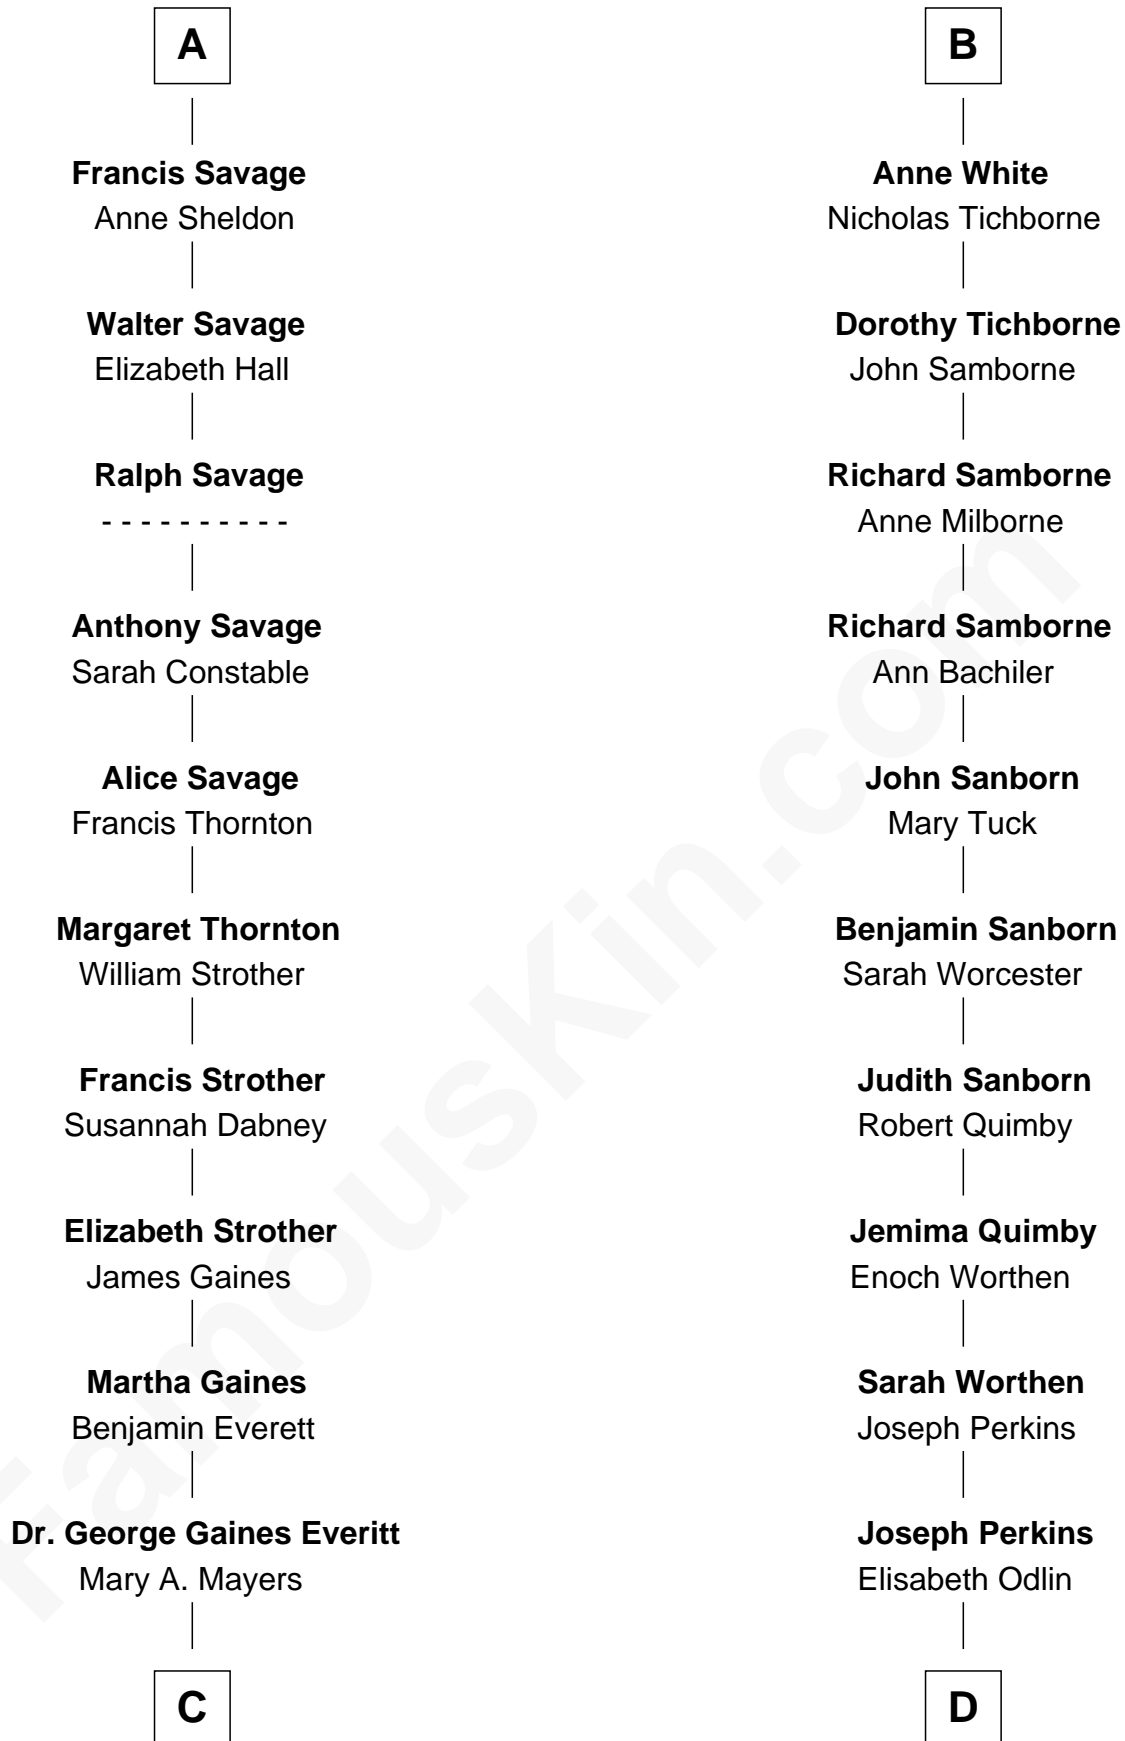

FamousKin.com Relationship Chart of

William H. Macy

TV and Movie Actor

20th cousin 1 time removed of

Richard Hatch

TV and Movie Actor

Bartholomew de Badlesmere

Margaret de Clare

Sir Robert Hungerford

Eleanor Hungerford

Sir John White

Robert White

Margaret Gainsford

B

C

Horace Benjamin Everitt