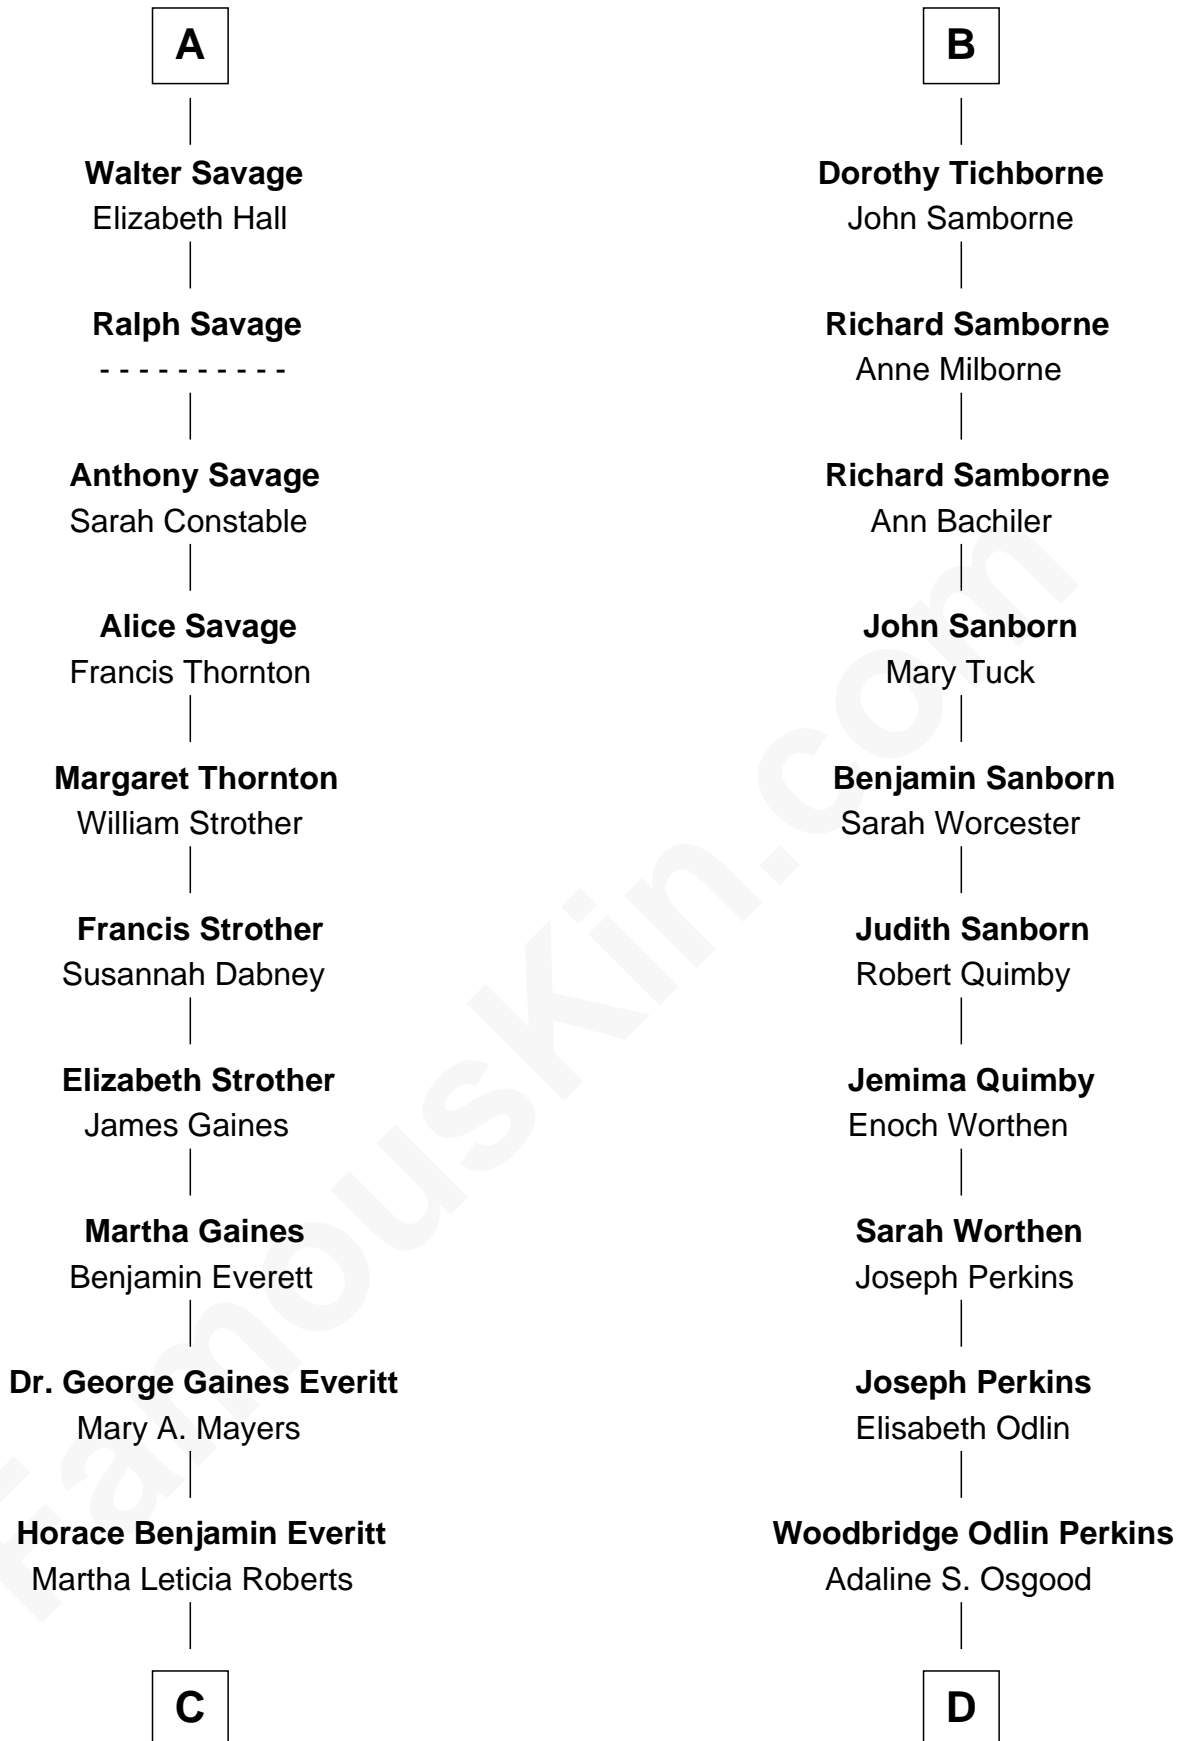

FamousKin.com Relationship Chart of

William H. Macy

TV and Movie Actor

19th cousin 1 time removed of

Richard Hatch

TV and Movie Actor

C

Mary Lois Everitt
Clement Overstreet

Lois Elizabeth Overstreet
William Hall Macy

William H. Macy
TV and Movie Actor

D

Bertha Adeline Perkins
Lieutus Moody Rogers

Leah Perkins Rogers
Charles Wesley Hatch

John Raymond Hatch
Elizabeth White

Richard Hatch
TV and Movie Actor