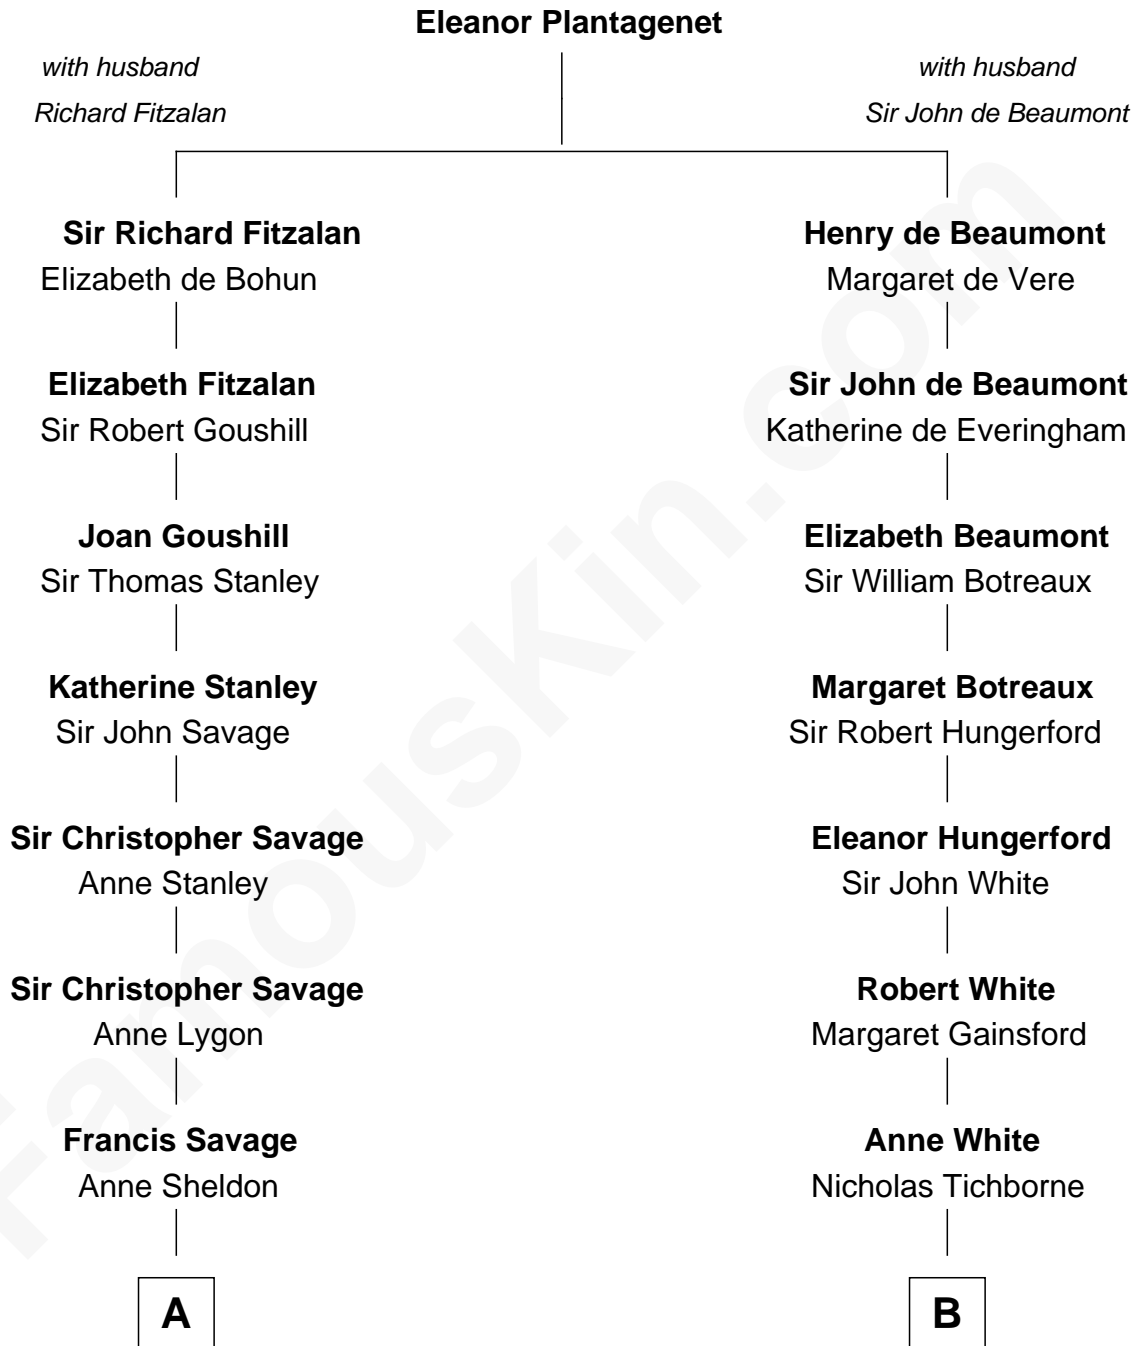

FamousKin.com Relationship Chart of

William H. Macy

TV and Movie Actor

19th cousin 1 time removed of

Richard Hatch

TV and Movie Actor

C

Mary Lois Everitt
Clement Overstreet