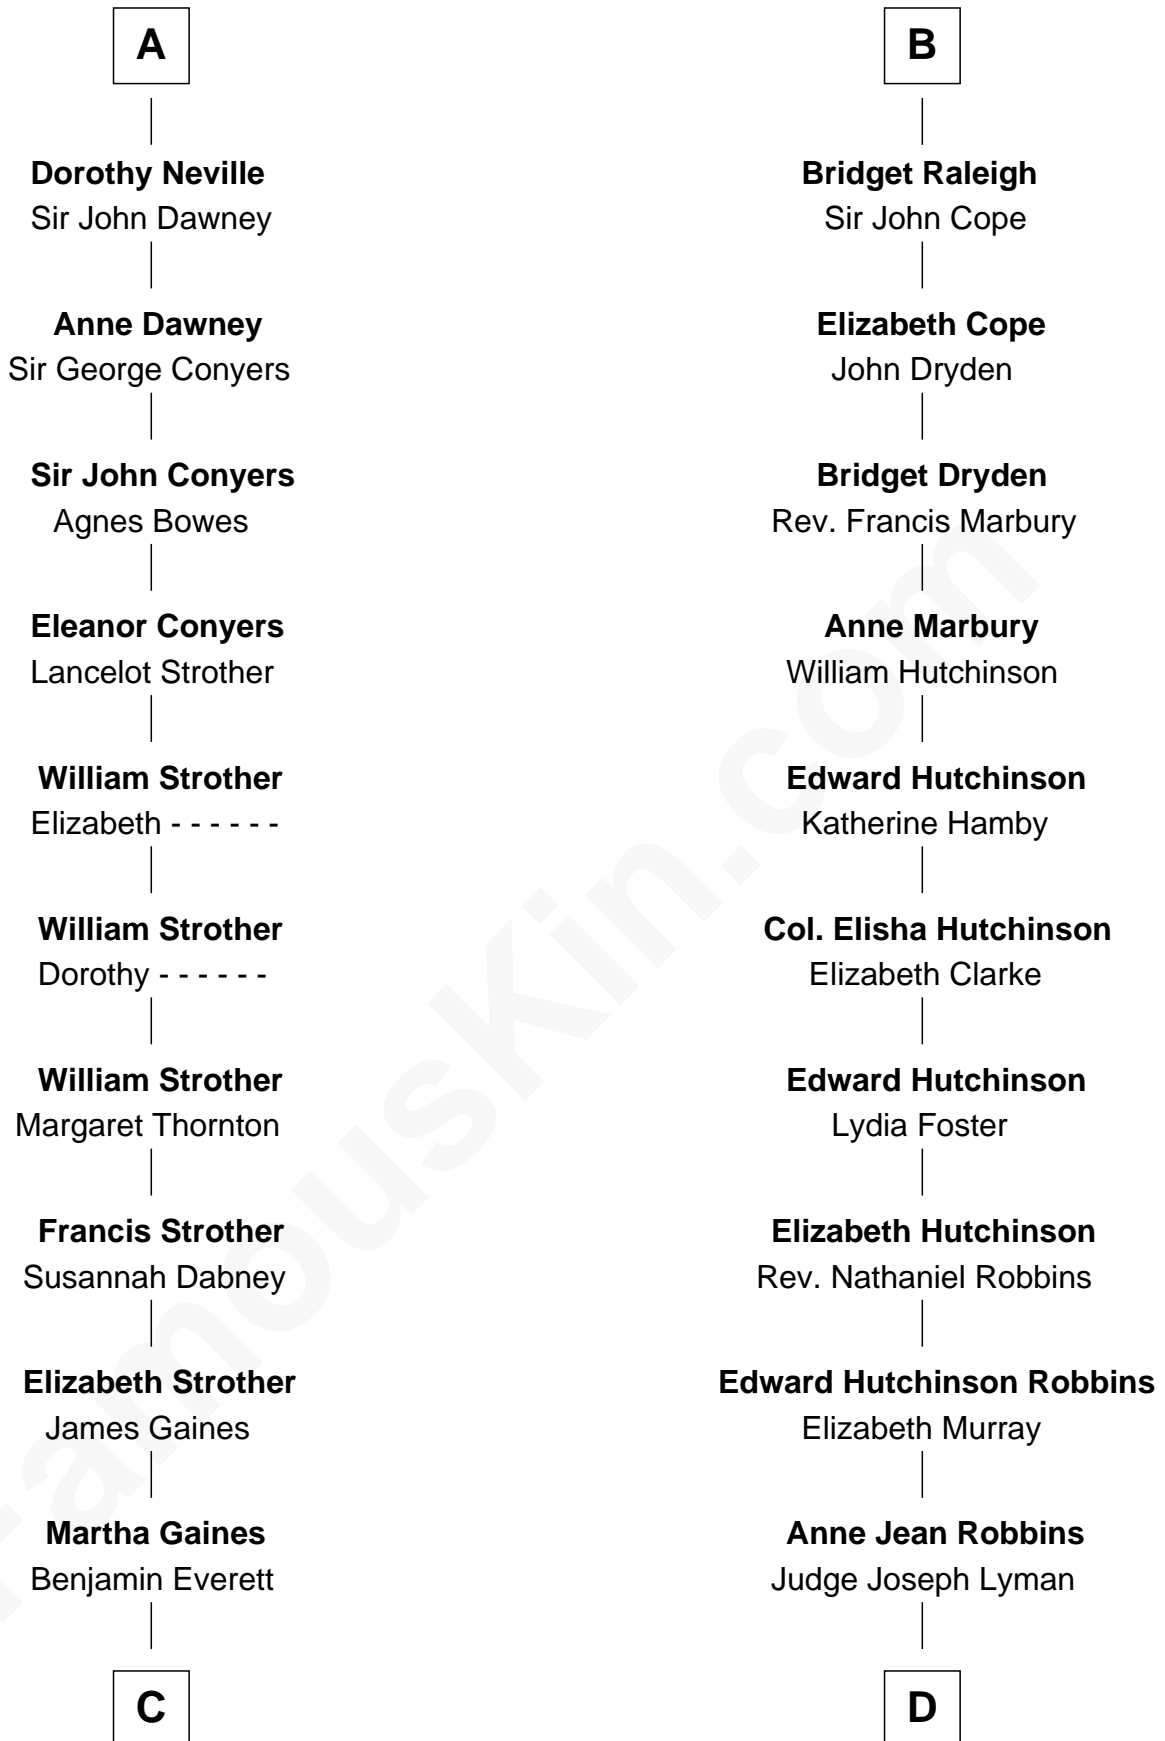

FamousKin.com Relationship Chart of

William H. Macy
TV and Movie Actor

19th cousin 2 times removed of

Franklin D. Roosevelt
32nd U.S. President

C

Dr. George Gaines Everitt

Mary A. Mayers

Horace Benjamin Everitt

Martha Leticia Roberts

Mary Lois Everitt

Clement Overstreet

Lois Elizabeth Overstreet

William Hall Macy

William H. Macy

TV and Movie Actor

D

Catharine Robbins Lyman

Warren Delano

Sara Delano

James Roosevelt

Franklin D. Roosevelt

32nd U.S. President