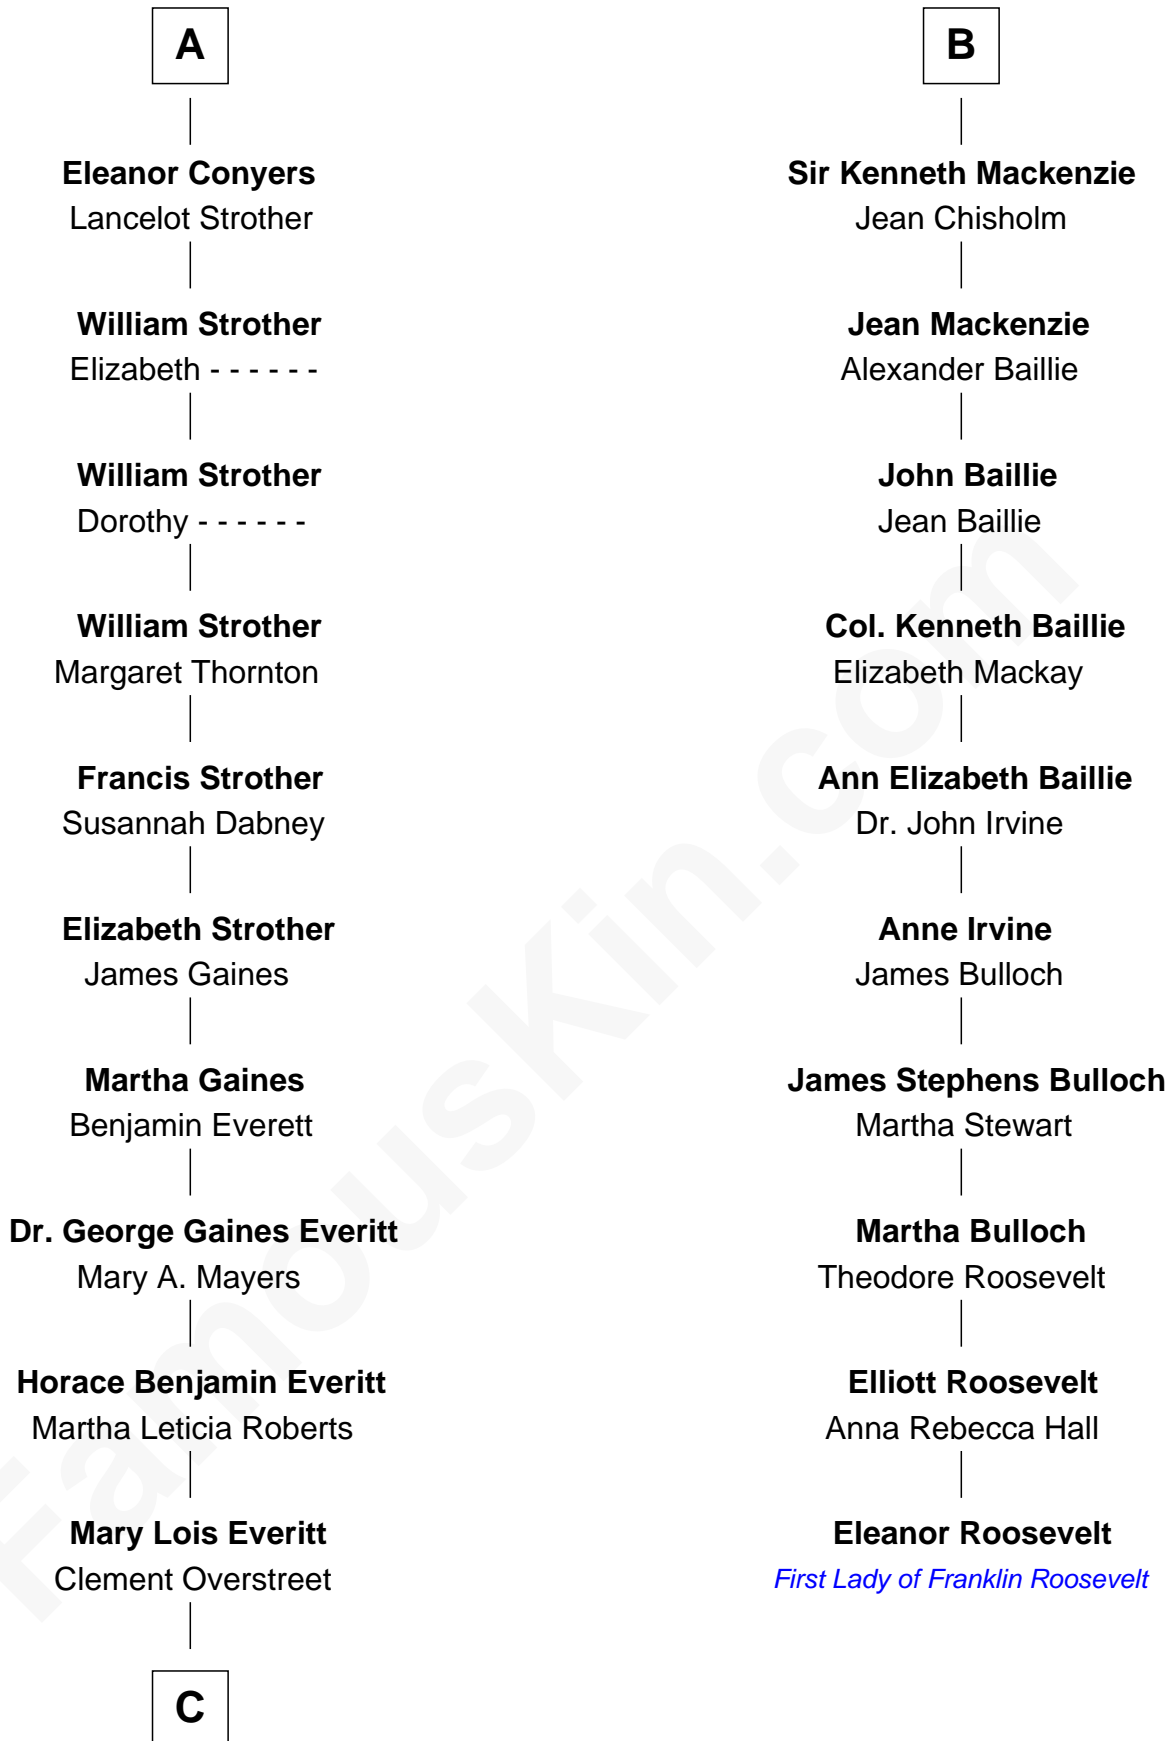

FamousKin.com Relationship Chart of

William H. Macy

TV and Movie Actor

16th cousin 2 times removed of

Eleanor Roosevelt

First Lady of President Franklin D. Roosevelt

John of Gaunt

Katherine Roet

C

—
Lois Elizabeth Overstreet

William Hall Macy

—
William H. Macy

TV and Movie Actor

FamousKin.com