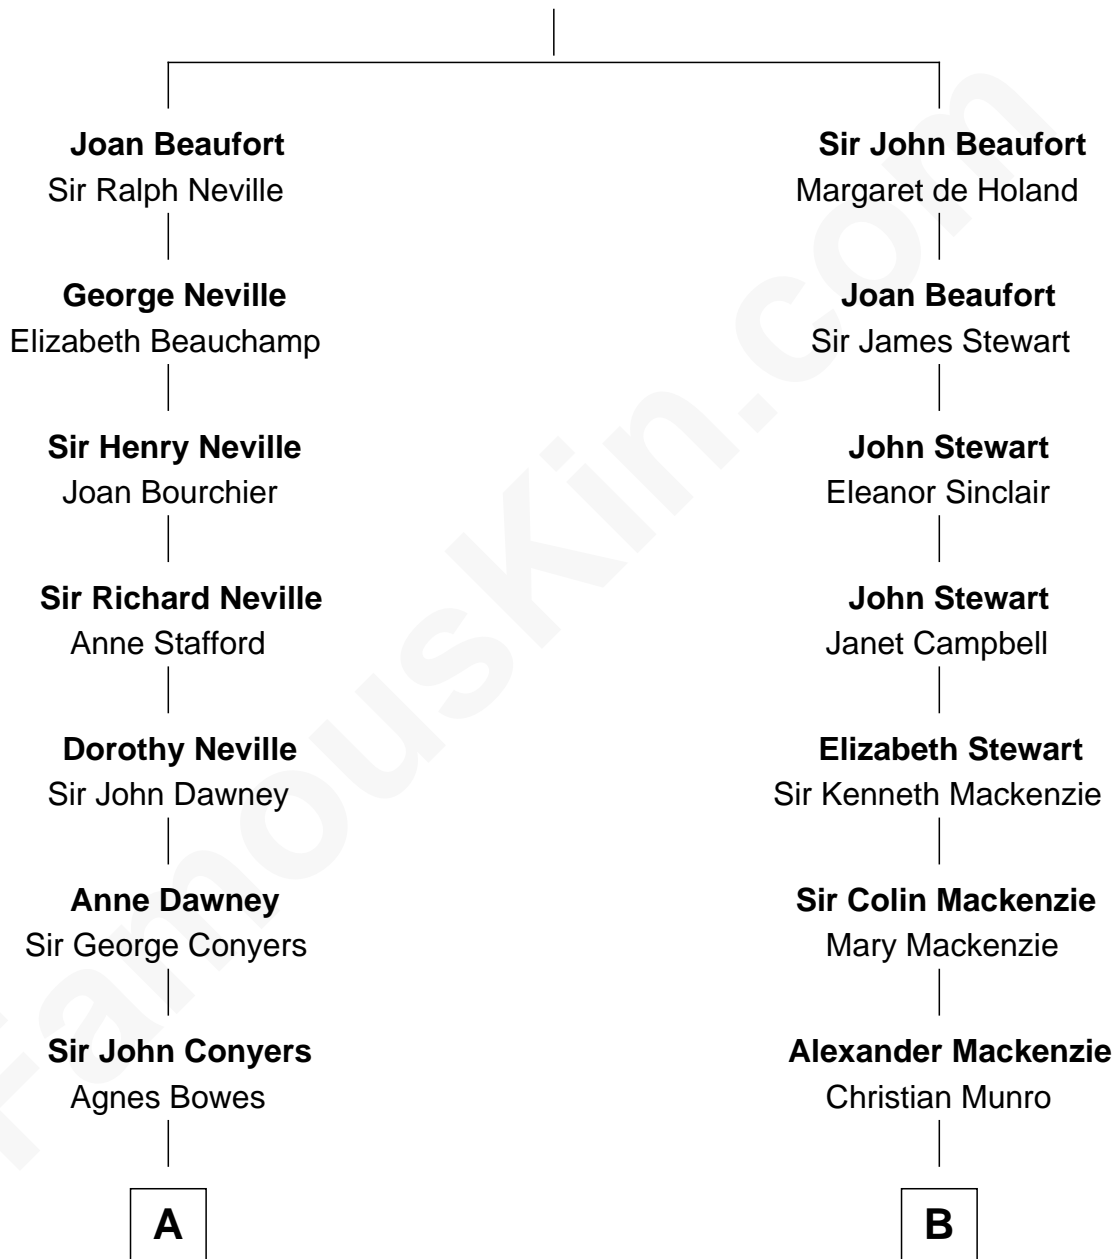

FamousKin.com Relationship Chart of

William H. Macy

TV and Movie Actor

16th cousin 2 times removed of

Eleanor Roosevelt

First Lady of President Franklin D. Roosevelt

John of Gaunt

Katherine Roet

C

—
Lois Elizabeth Overstreet

William Hall Macy

—
William H. Macy

TV and Movie Actor

FamousKin.com