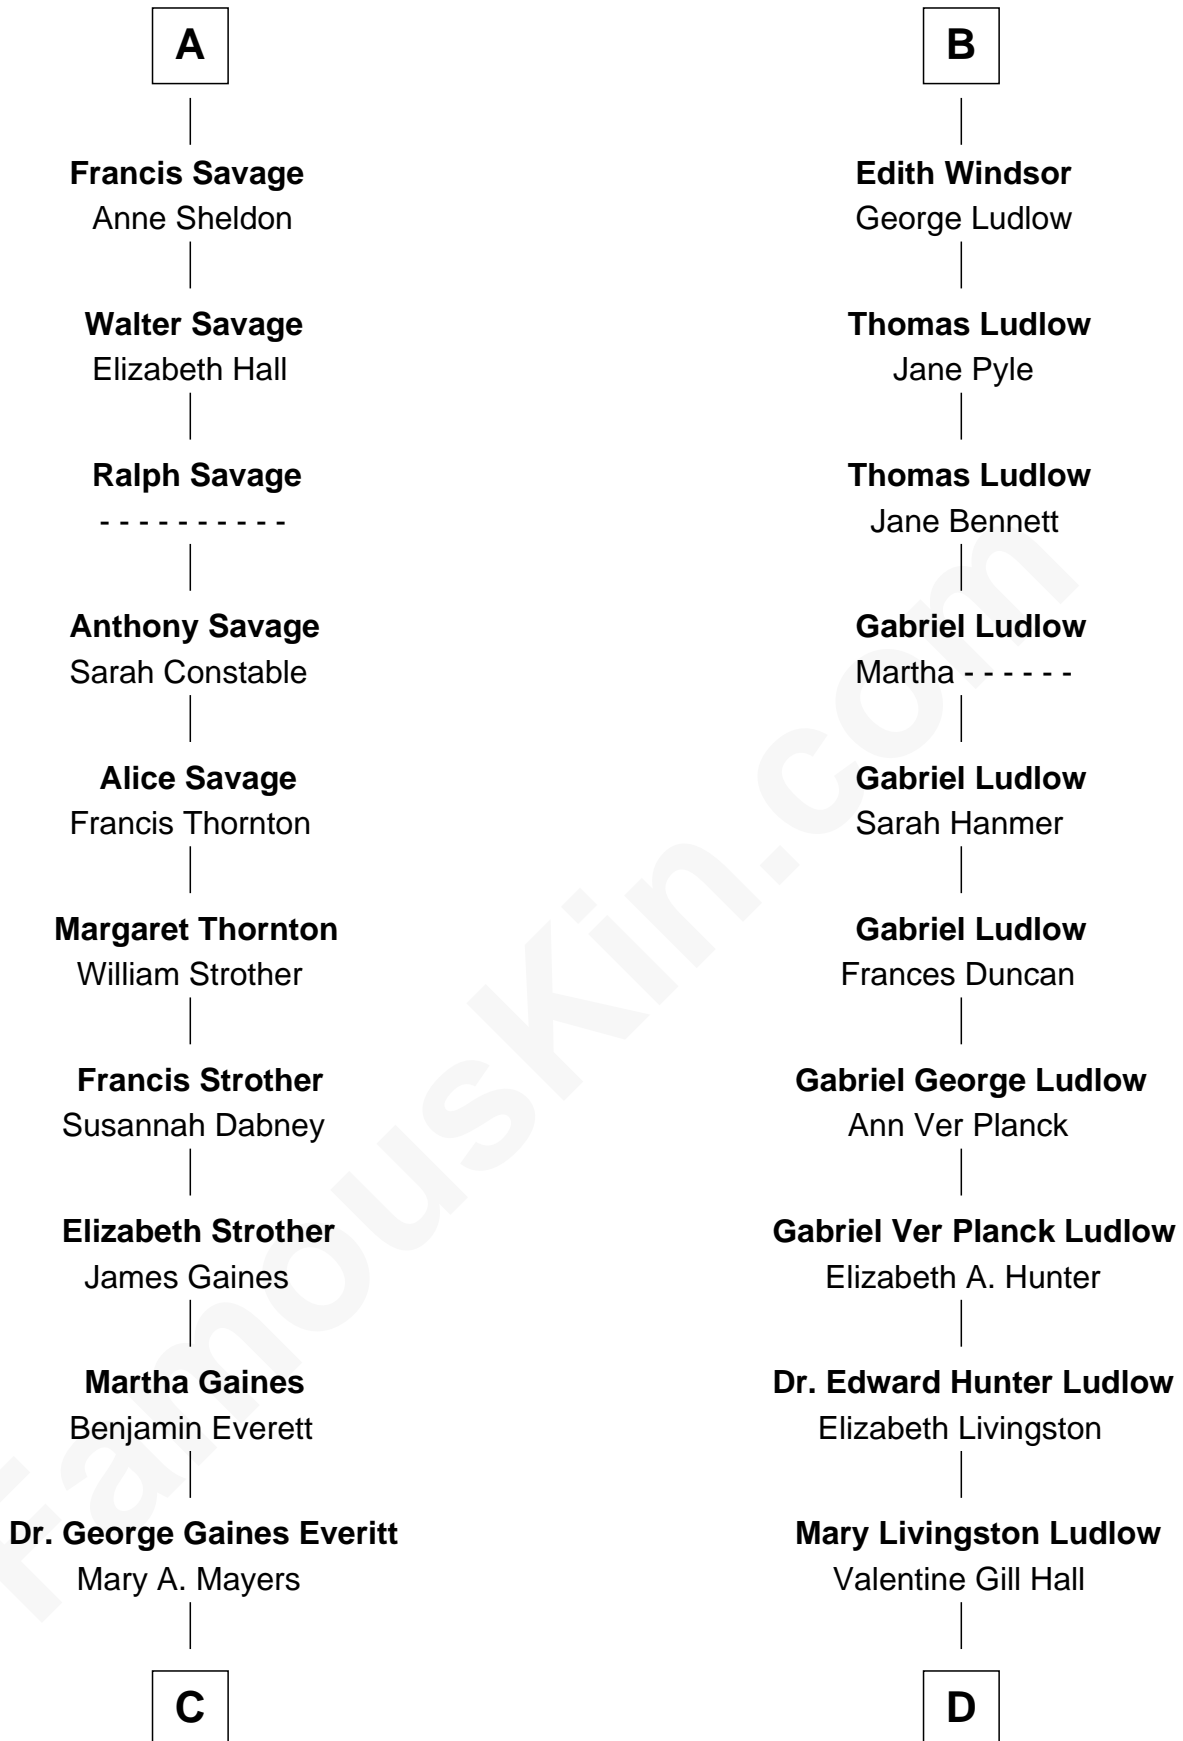

# FamousKin.com Relationship Chart of

**William H. Macy**

*TV and Movie Actor*

18th cousin 2 times removed of

**Eleanor Roosevelt**

*First Lady of President Franklin D. Roosevelt*

**Humphrey de Bohun**

Elizabeth Plantagenet

**Sir William de Bohun**  
Elizabeth de Badlesmere

**Elizabeth de Bohun**  
Sir Richard Fitzalan

**Elizabeth Fitzalan**  
Sir Robert Goushill

**Joan Goushill**  
Sir Thomas Stanley

**Katherine Stanley**  
Sir John Savage

**Sir Christopher Savage**  
Anne Stanley

**Sir Christopher Savage**  
Anne Lygon

**A**

**Margaret de Bohun**  
Sir Hugh de Courtnay

**Elizabeth de Courtnay**  
Sir Andrew Luttrell

**Sir Hugh Luttrell**  
Catherine de Beaumont

**Elizabeth Luttrell**  
John Stratton

**Elizabeth Stratton**  
John Andrews

**Elizabeth Andrews**  
Sir Thomas de Windsor

**Sir Andrews de Windsor**  
Elizabeth Blount

**B**

**C**

**Horace Benjamin Everitt**  
Martha Leticia Roberts