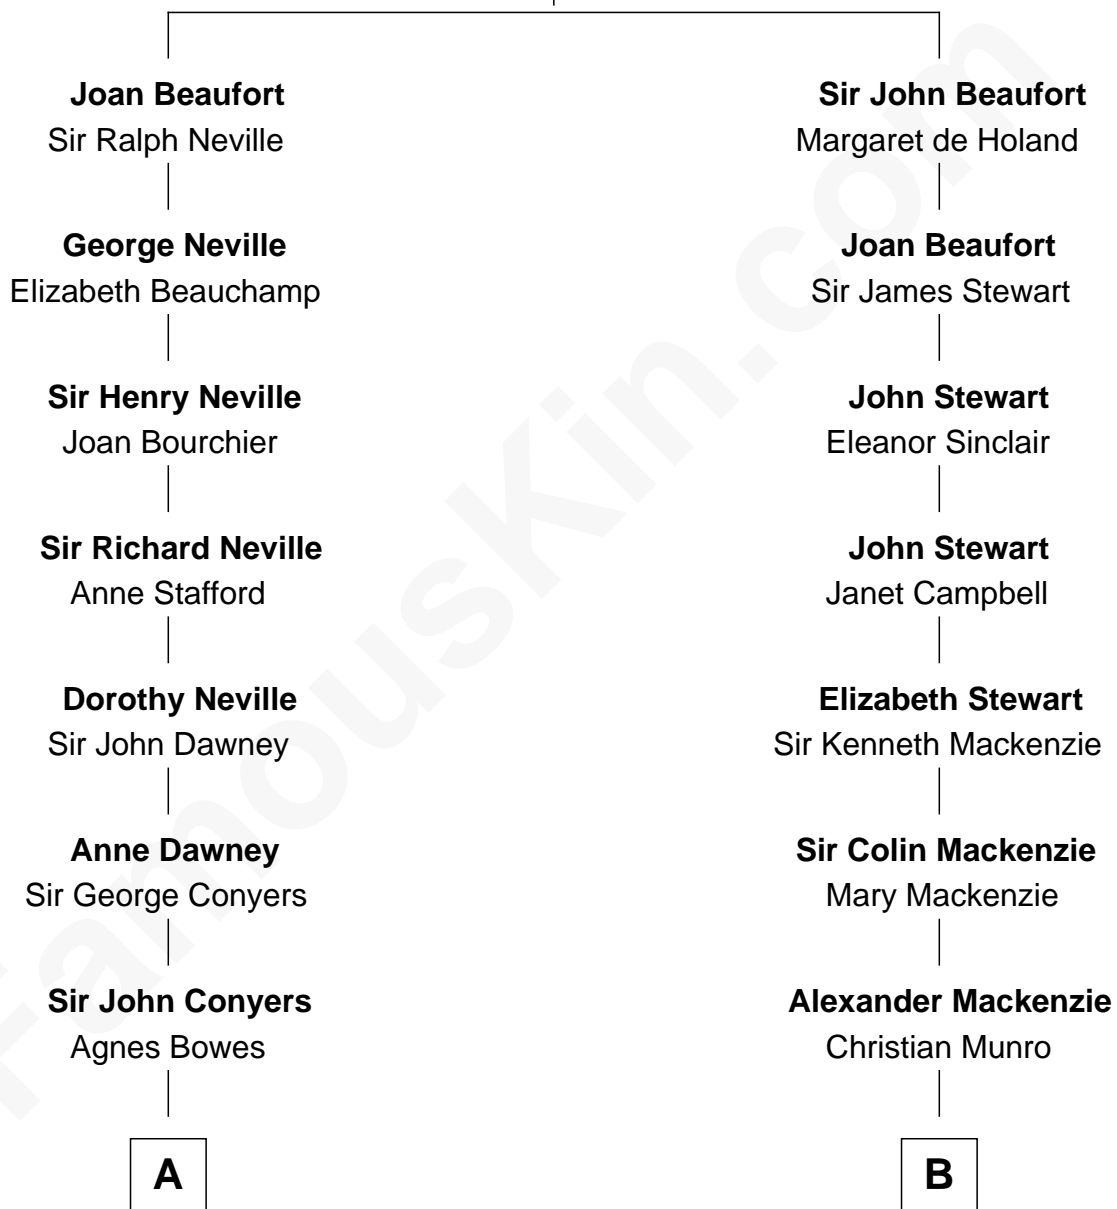

# FamousKin.com Relationship Chart of

**William H. Macy**

*TV and Movie Actor*

15th cousin 3 times removed of

**Theodore Roosevelt**

*26th U.S. President*

**John of Gaunt**

Katherine Roet

**C**

—  
**Lois Elizabeth Overstreet**

William Hall Macy

—  
**William H. Macy**

*TV and Movie Actor*

FamousKin.com