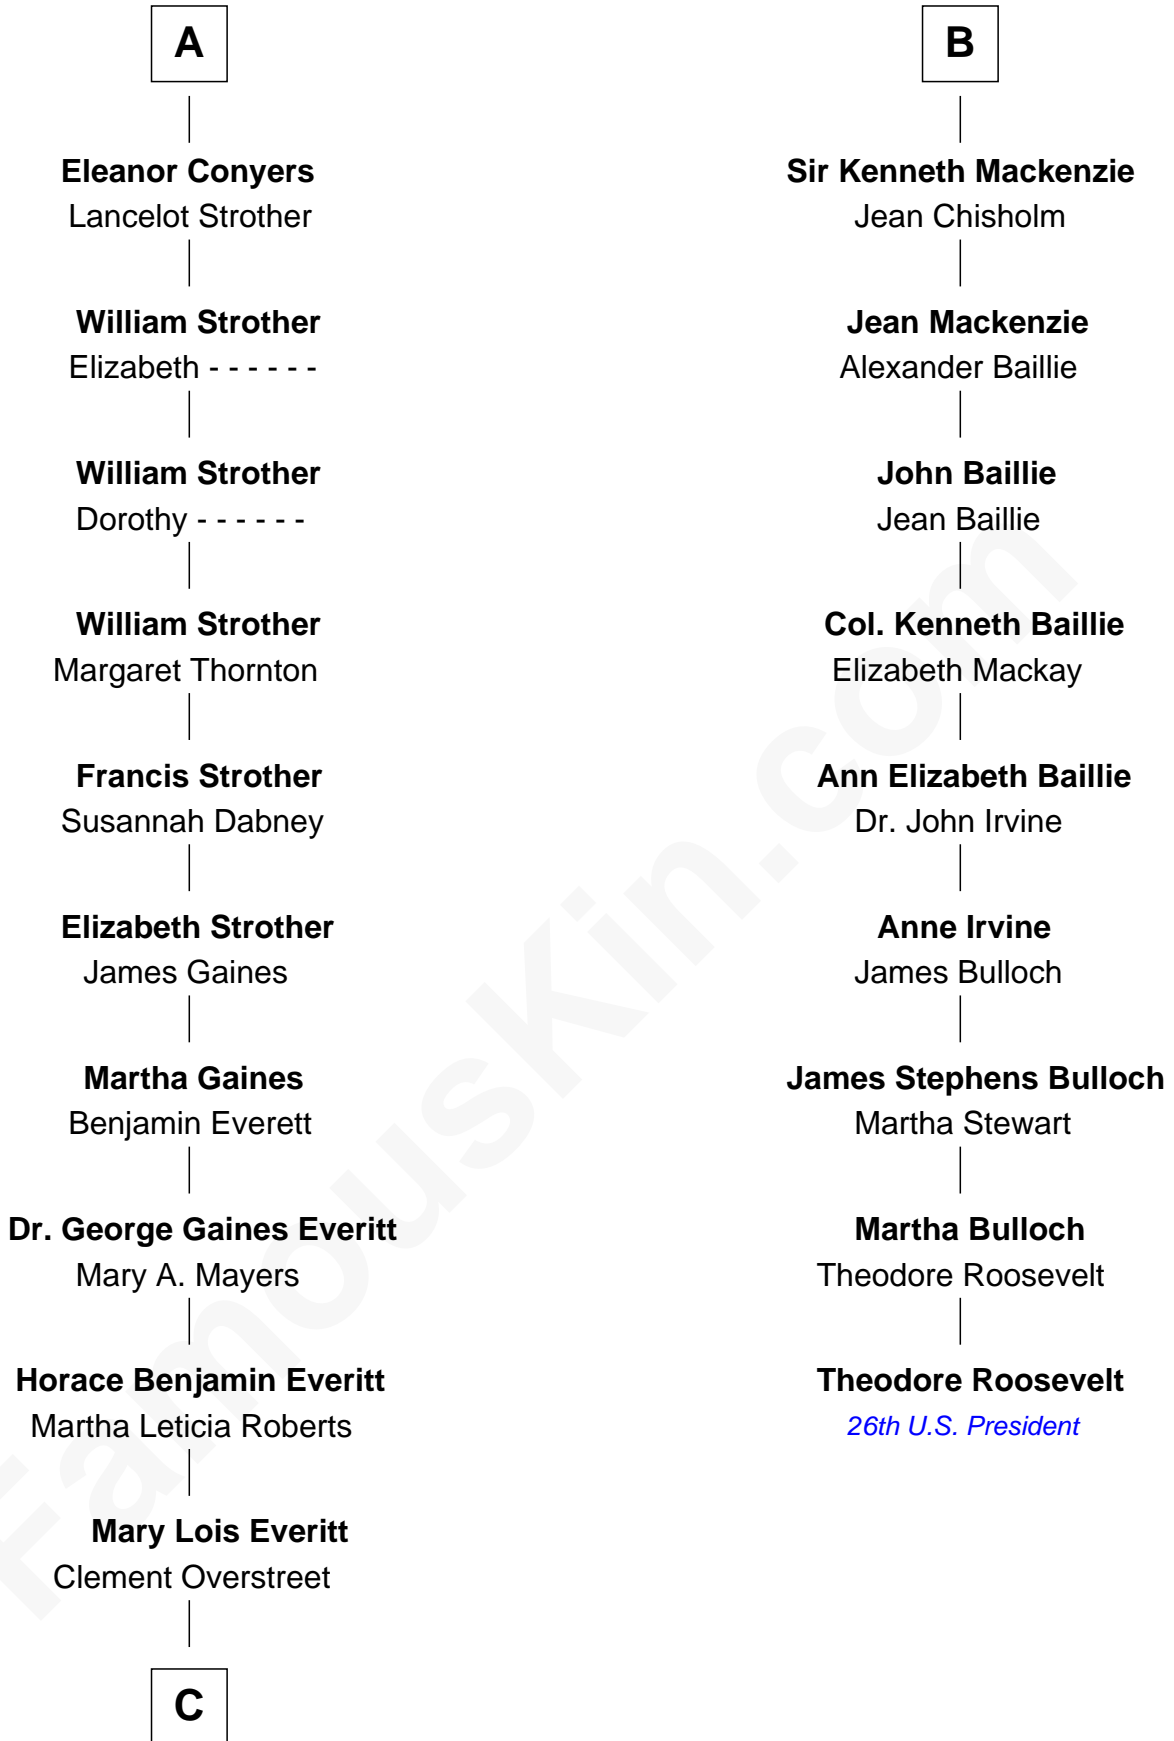

# FamousKin.com Relationship Chart of

**William H. Macy**

*TV and Movie Actor*

15th cousin 3 times removed of

**Theodore Roosevelt**

*26th U.S. President*

**John of Gaunt**

Katherine Roet

**C**

—  
**Lois Elizabeth Overstreet**

William Hall Macy

—  
**William H. Macy**

*TV and Movie Actor*

FamousKin.com