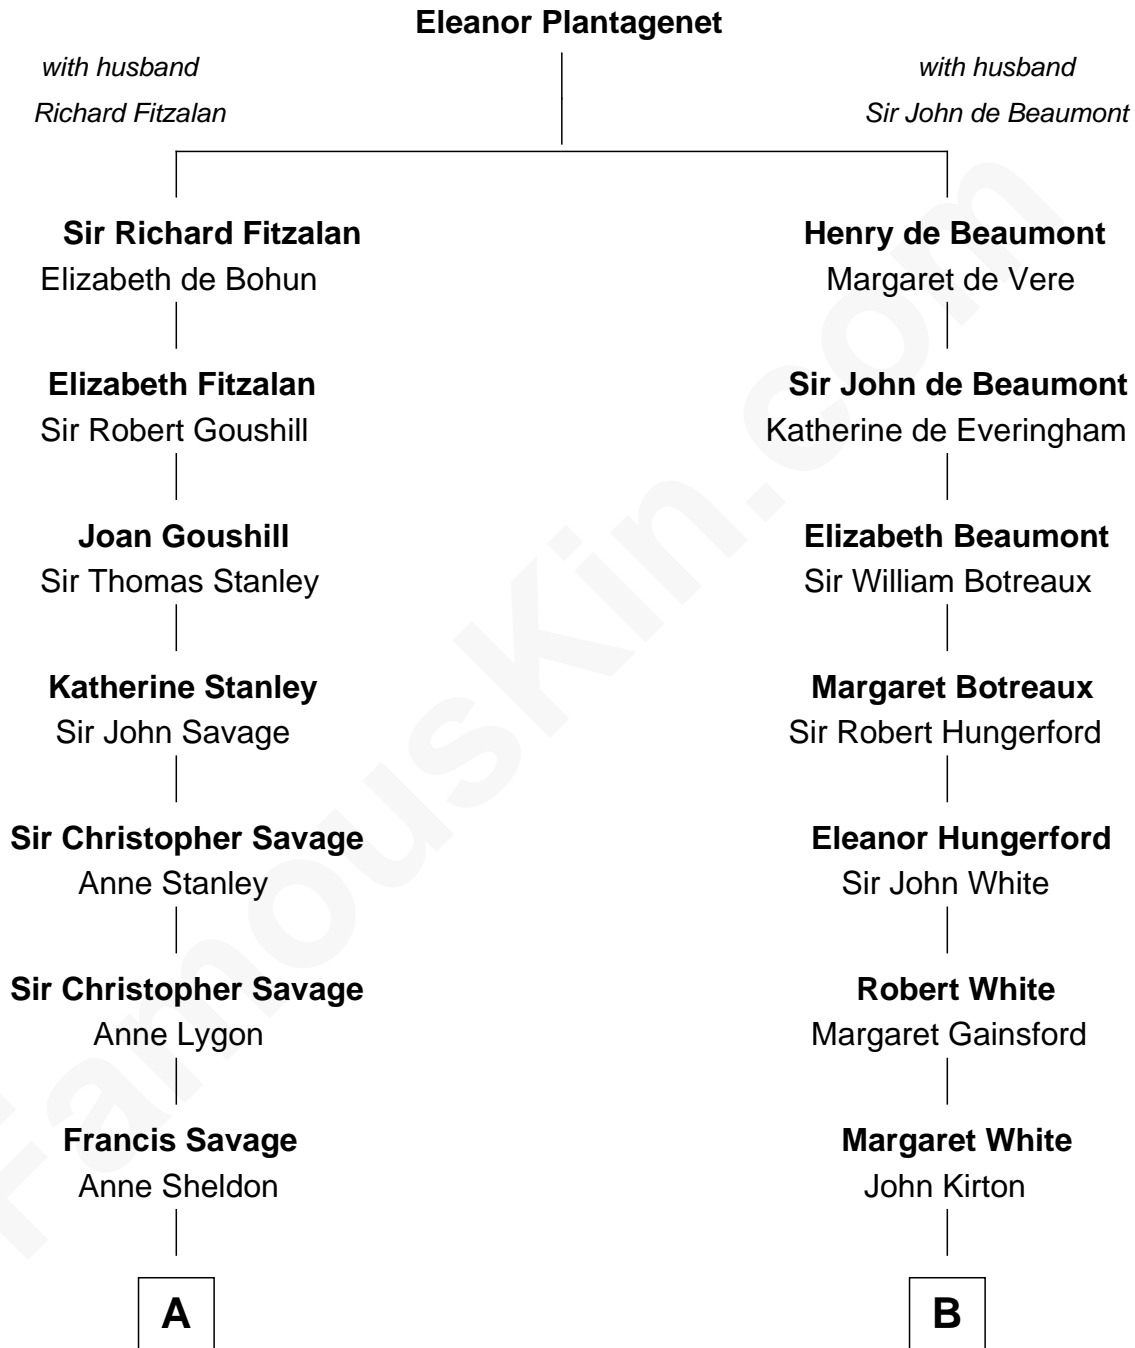

FamousKin.com Relationship Chart of

William H. Macy
TV and Movie Actor

19th cousin of

Alice (Lee) Roosevelt
First Wife of President Theodore Roosevelt

C

Mary Lois Everitt
Clement Overstreet

Lois Elizabeth Overstreet
William Hall Macy

William H. Macy
TV and Movie Actor

D

Harriet Paine Rose
John Clarke Lee

George Cabot Lee
Caroline Watts Haskell

Alice (Lee) Roosevelt
Wife of President Theodore Roosevelt

FamousKin.com