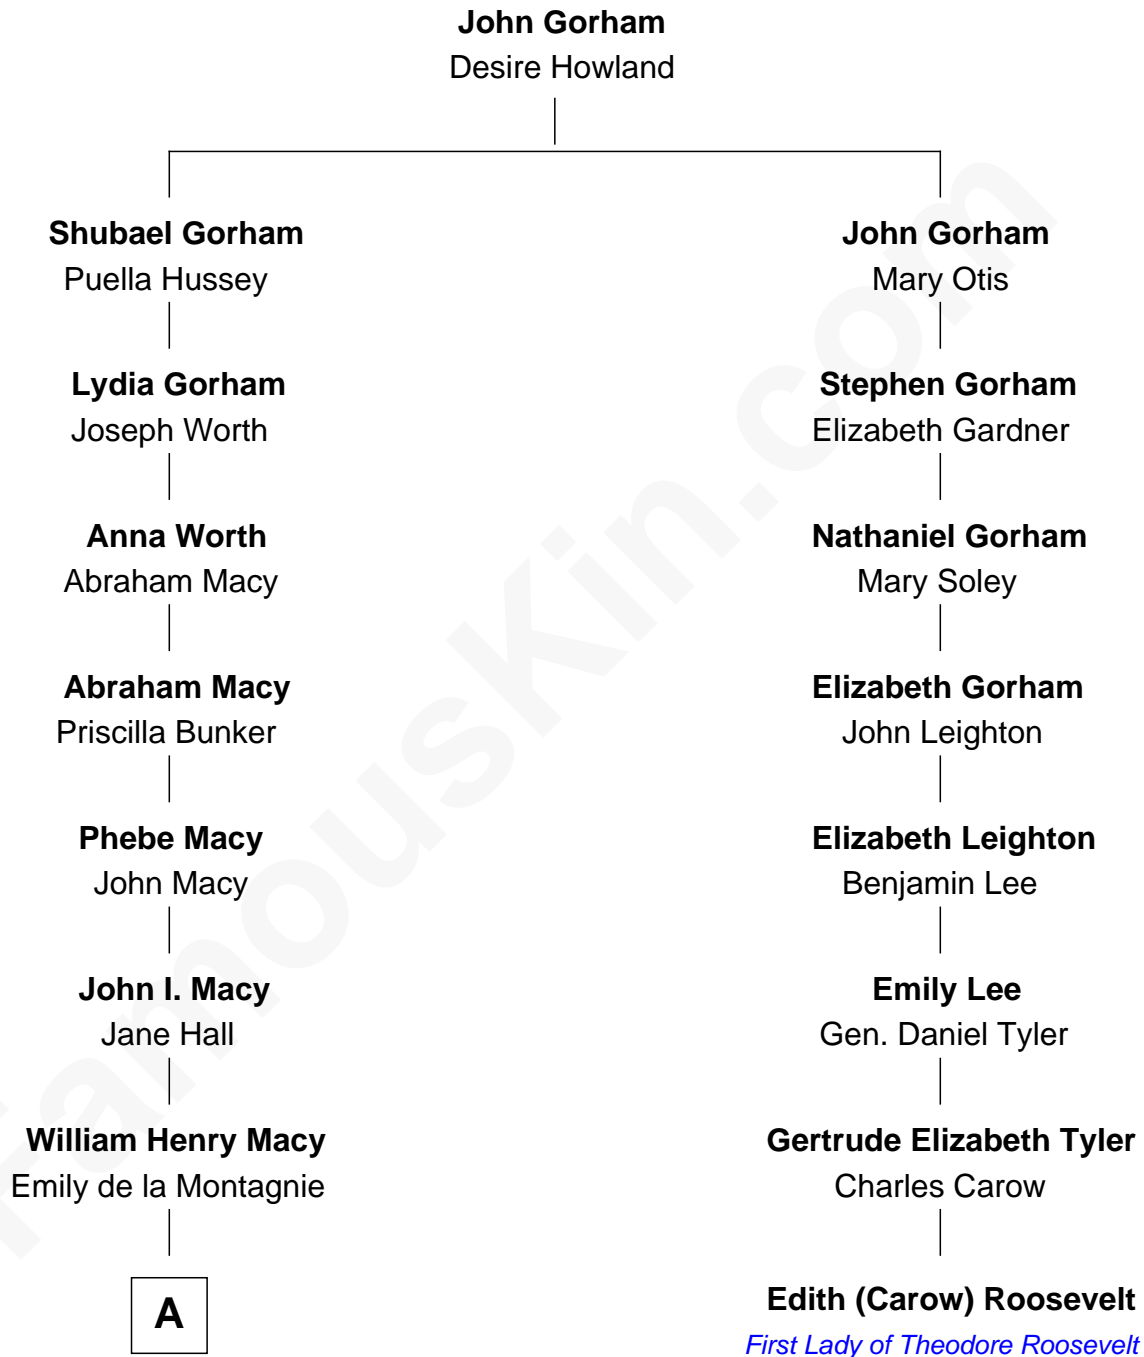

FamousKin.com Relationship Chart of

William H. Macy
TV and Movie Actor

7th cousin 2 times removed of

Edith (Carow) Roosevelt

First Lady of President Theodore Roosevelt

A

—
Albert Hall Macy
Elizabeth C. Somerville

—
William Hall Macy
Lois Elizabeth Overstreet

—
William H. Macy
TV and Movie Actor

FamousKin.com