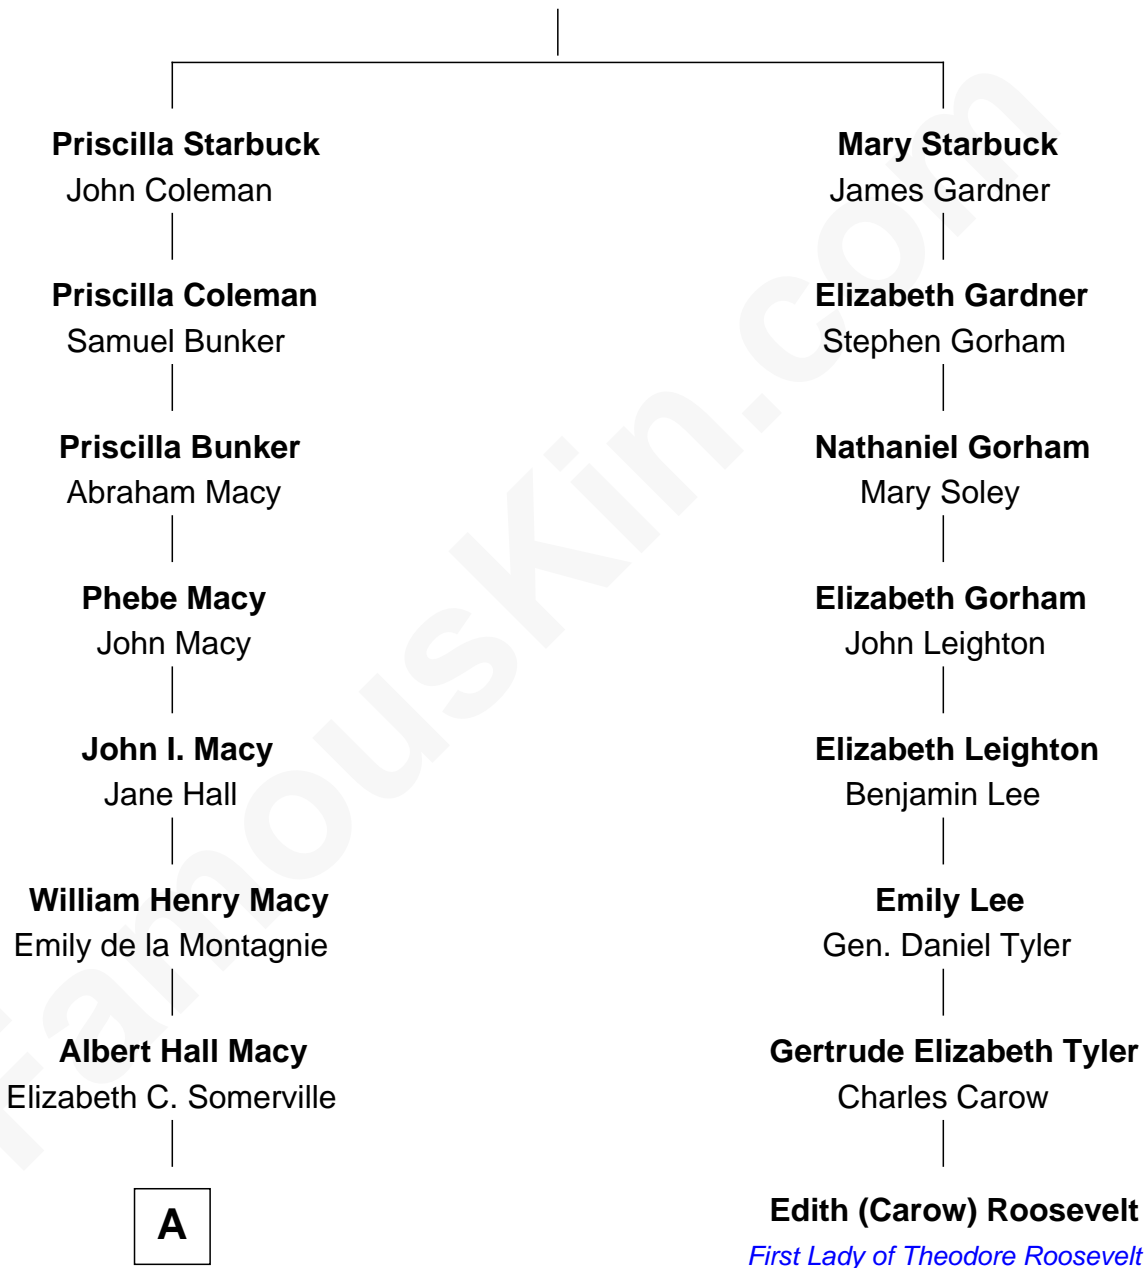

FamousKin.com Relationship Chart of

William H. Macy

TV and Movie Actor

7th cousin 1 time removed of

Edith (Carow) Roosevelt

First Lady of President Theodore Roosevelt

Nathaniel Starbuck

Mary Coffin

A

—
William Hall Macy
Lois Elizabeth Overstreet

—
William H. Macy
TV and Movie Actor

FamousKin.com