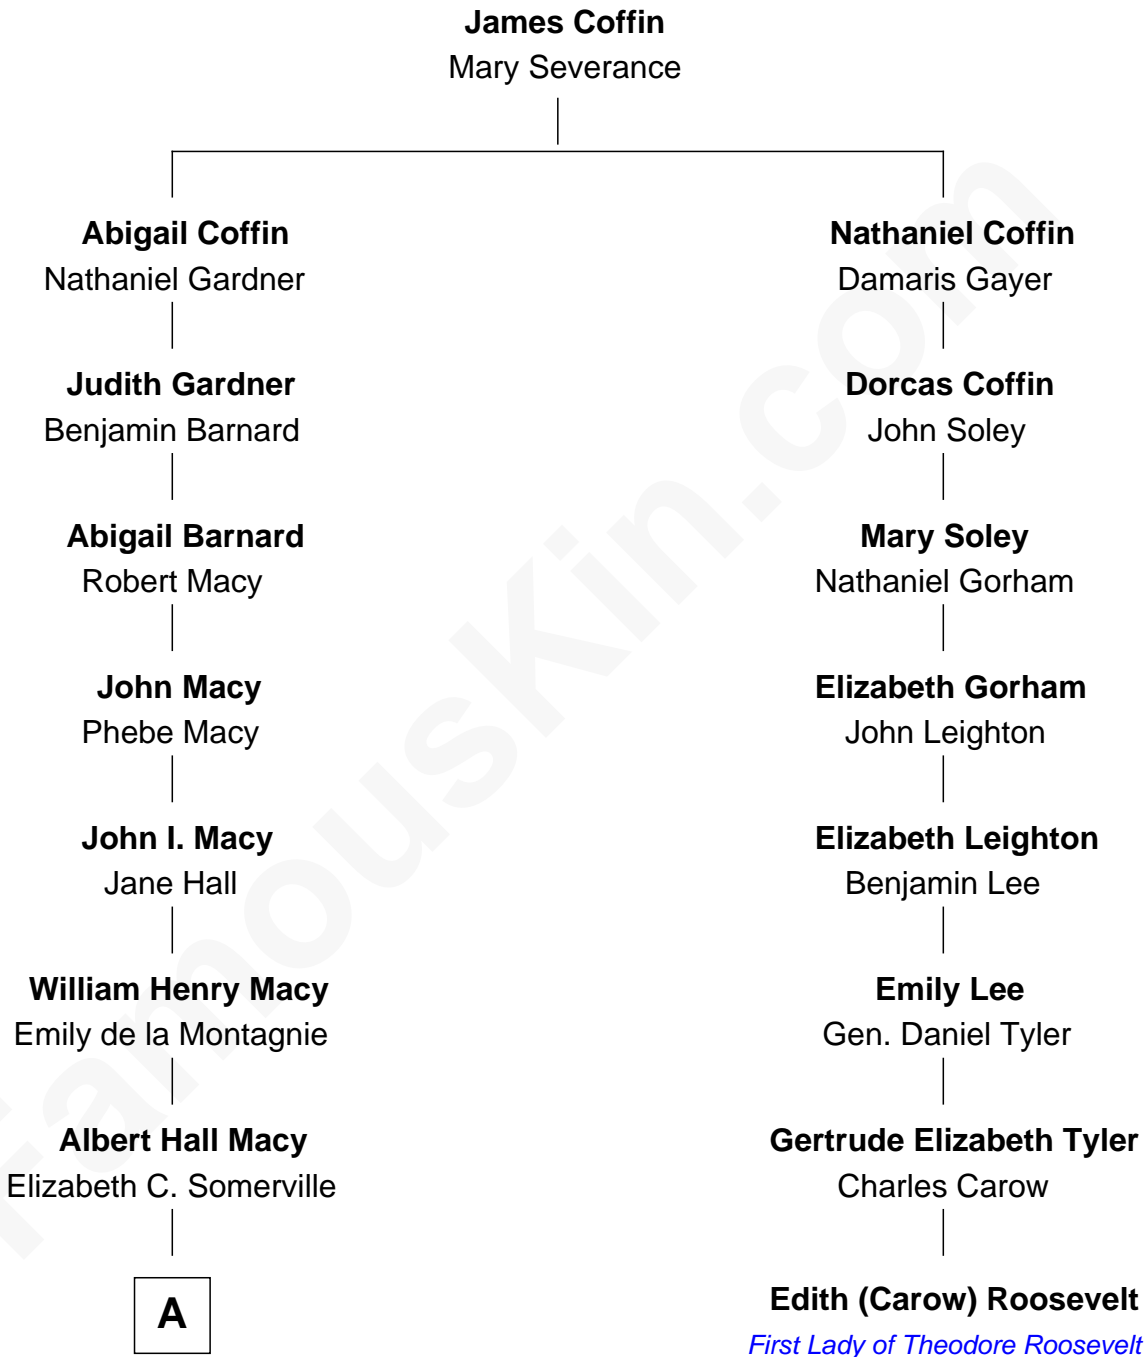

FamousKin.com Relationship Chart of

William H. Macy

TV and Movie Actor

7th cousin 1 time removed of

Edith (Carow) Roosevelt

First Lady of President Theodore Roosevelt

A

—
William Hall Macy
Lois Elizabeth Overstreet

—
William H. Macy
TV and Movie Actor

FamousKin.com