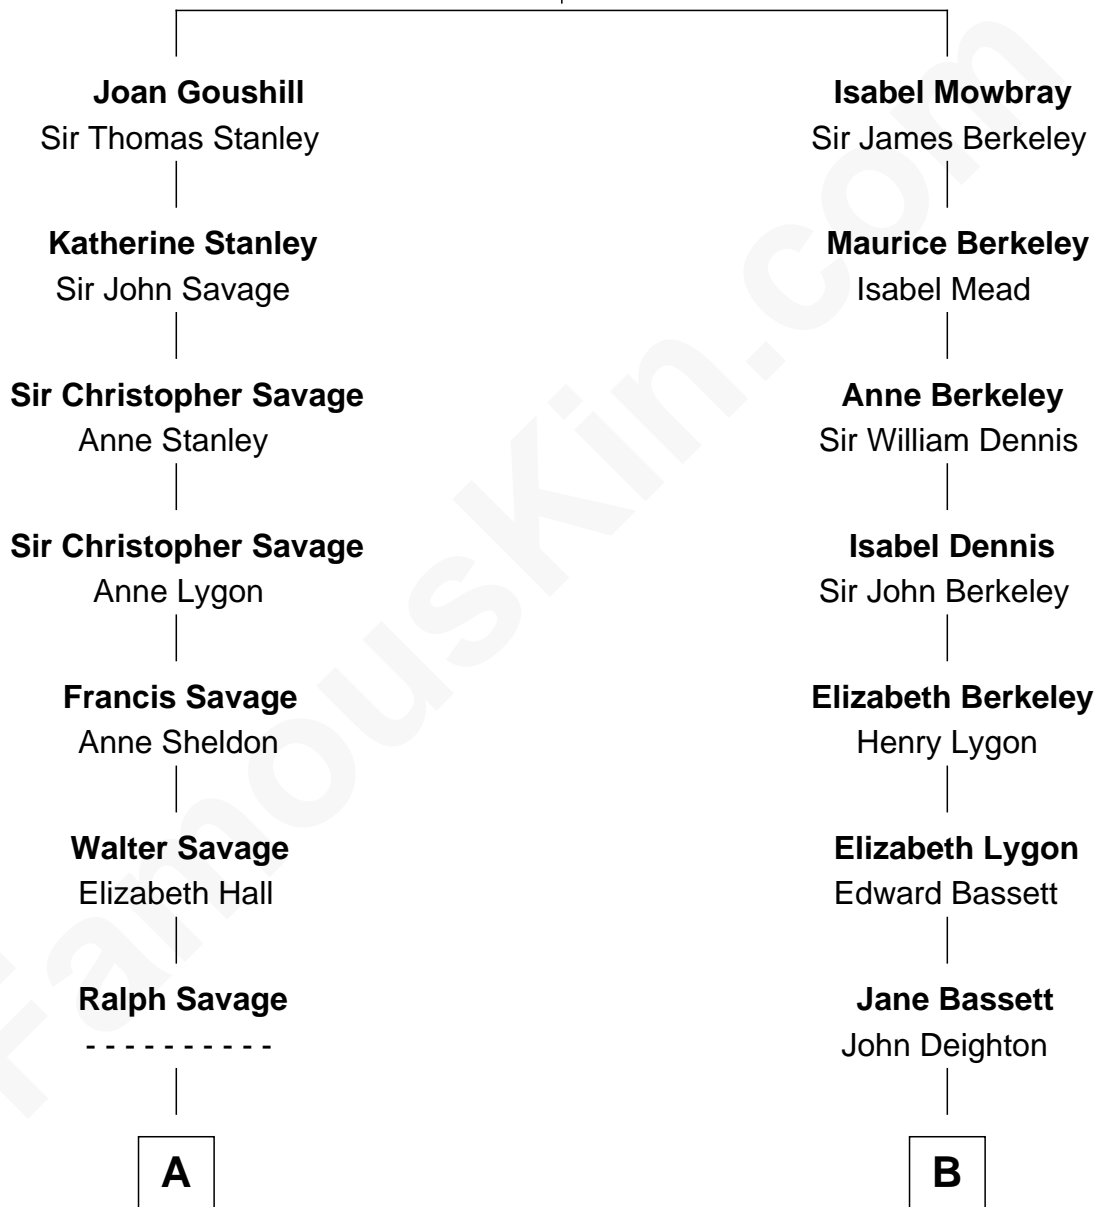

FamousKin.com Relationship Chart of

William H. Macy

TV and Movie Actor

17th cousin 1 time removed of

James Taylor

Singer-Songwriter

Elizabeth Fitzalan

with husband
Sir Robert Goushill

with husband
Sir Thomas Mowbray

C

Dr. Isaac Montrose Taylor

Gertrude Arline Woodard

James Taylor

Singer-Songwriter

FamousKin.com